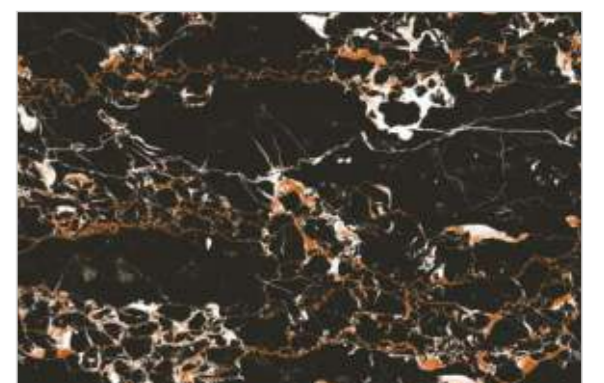

1016-DK

WALL TILES | 250x375mm

GLOSSY FINISH

GLOSSY

Random design

Use 3mm Space

High Definition

Digital tech.

Wall Tiles