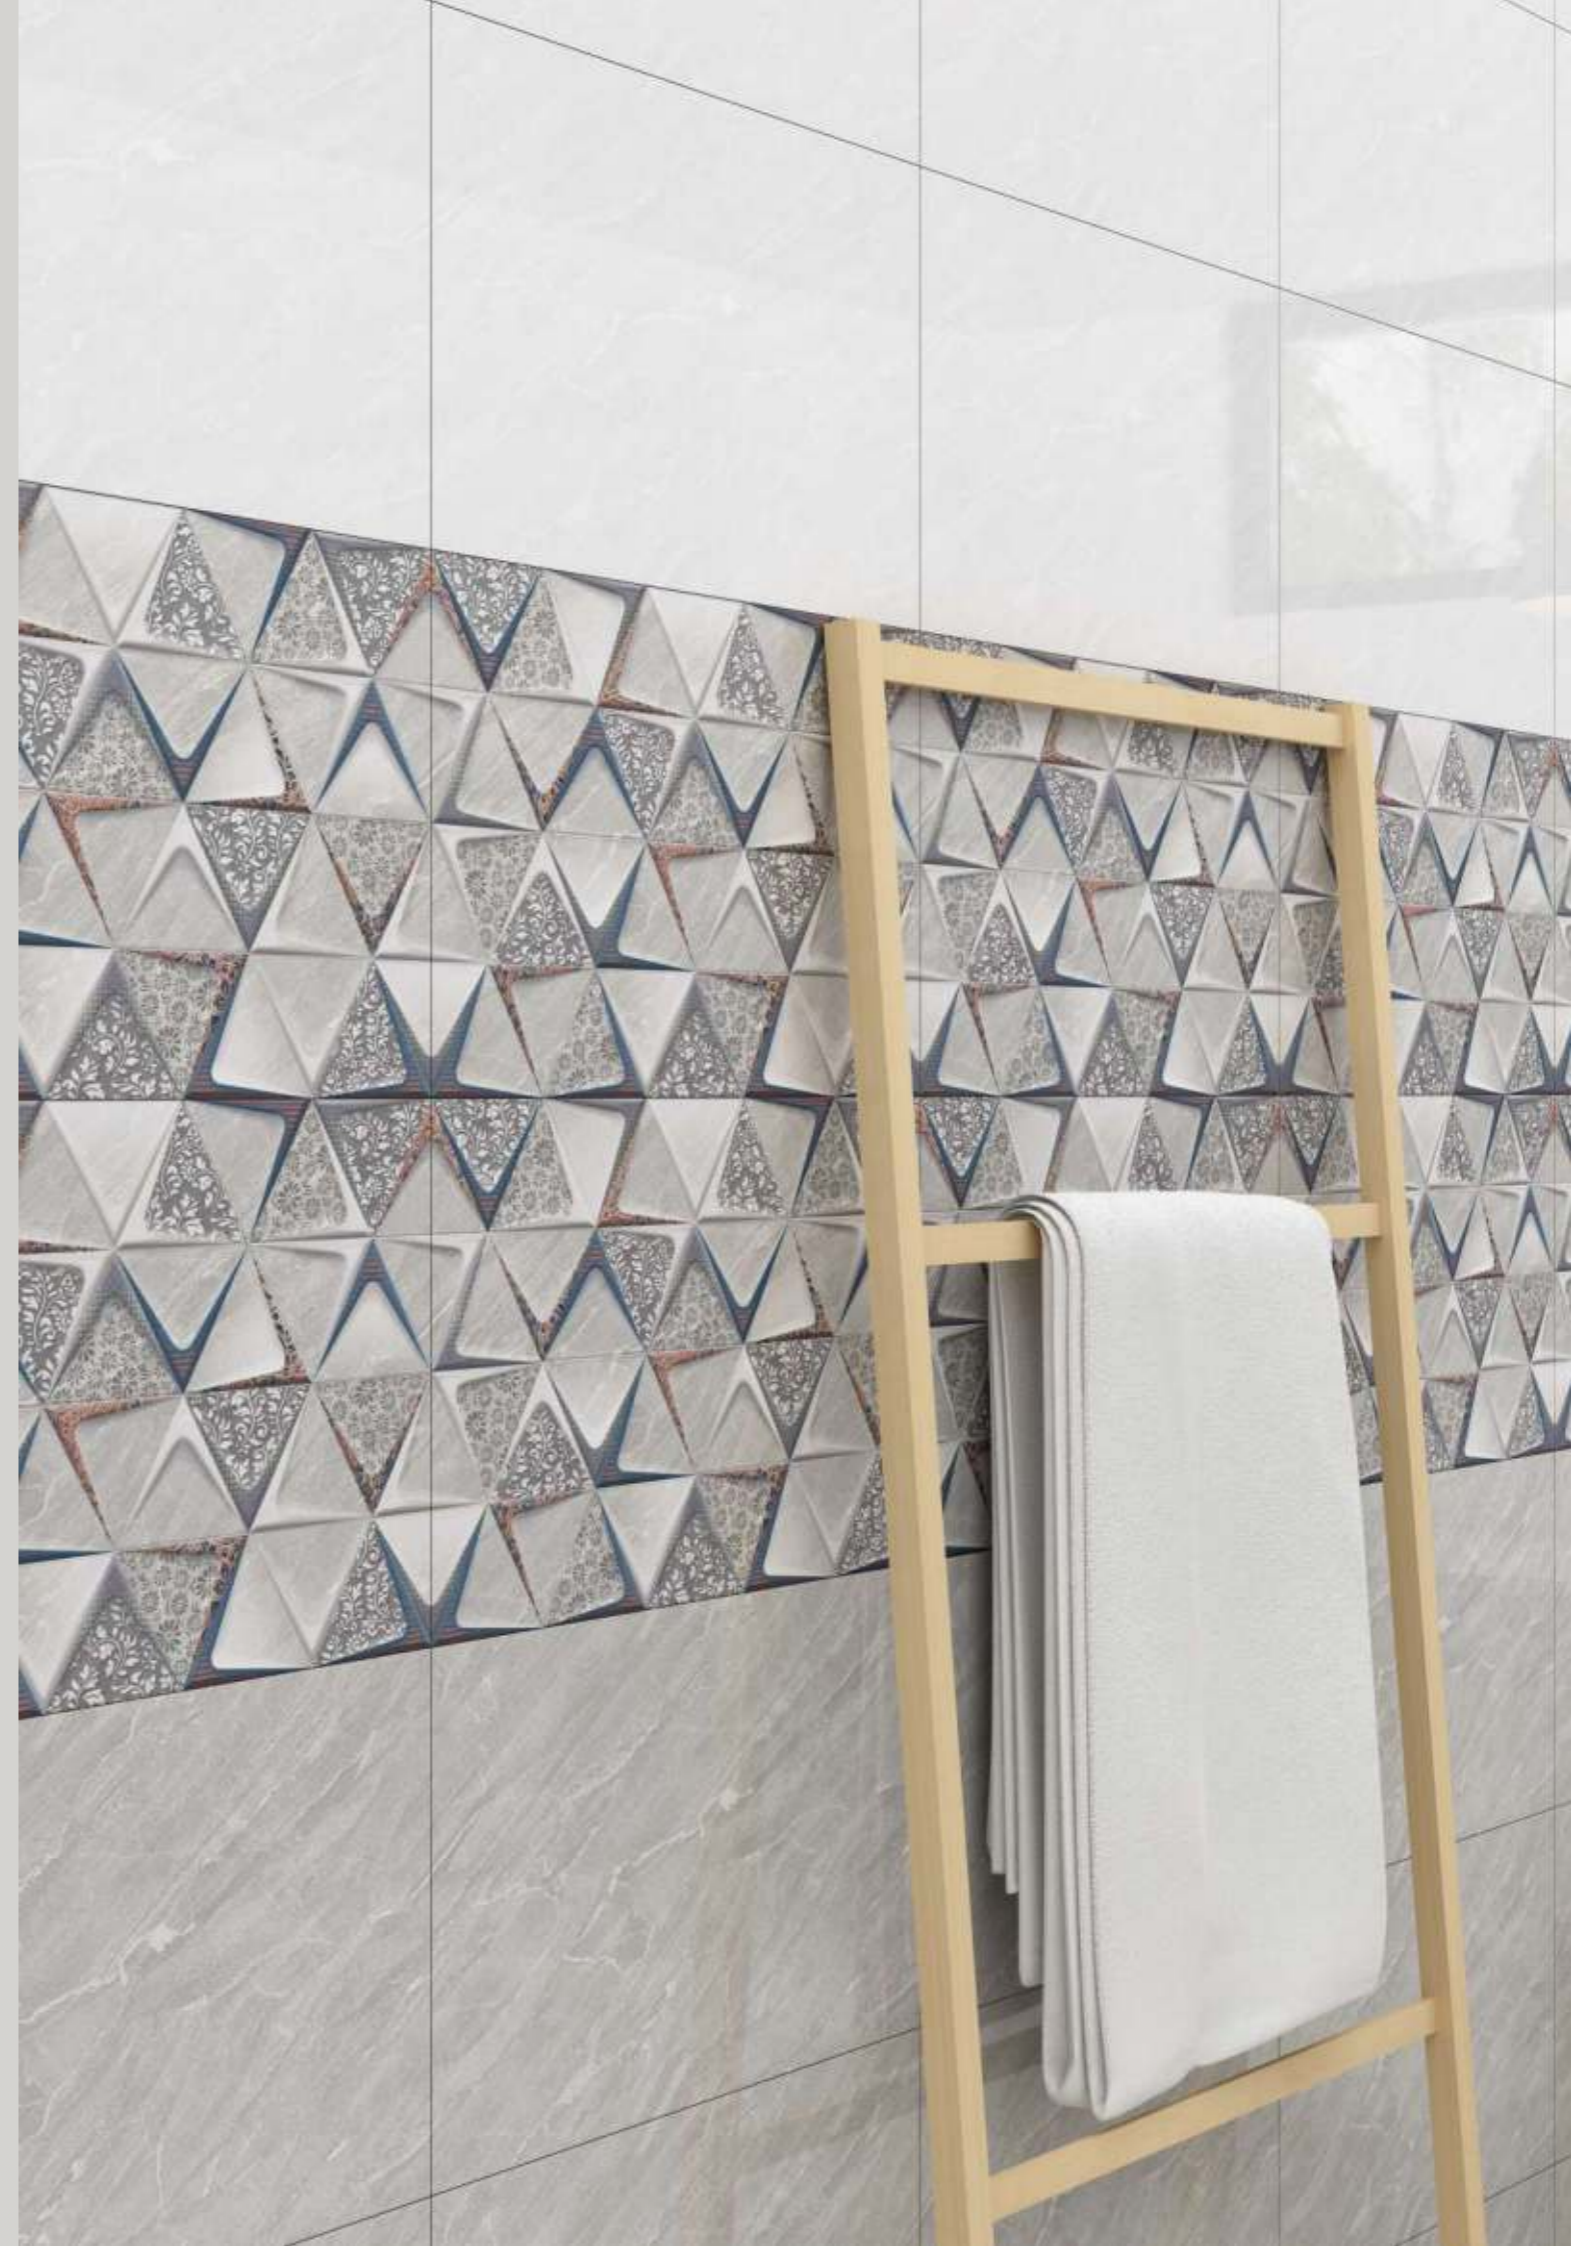

QUALITY NEVER GOES OUT OF STYLE

This collection meets the needs of a dynamic, heterogeneous public that wants to personalise homes with original, customized solutions. The depth of the material and the intensity of the colors are the protagonists of these fresh, modern surfaces where light accentuates the attractive three-dimensional effects of the textures, with delicate designs inspired by new graphic elements combining modernity with tradition.