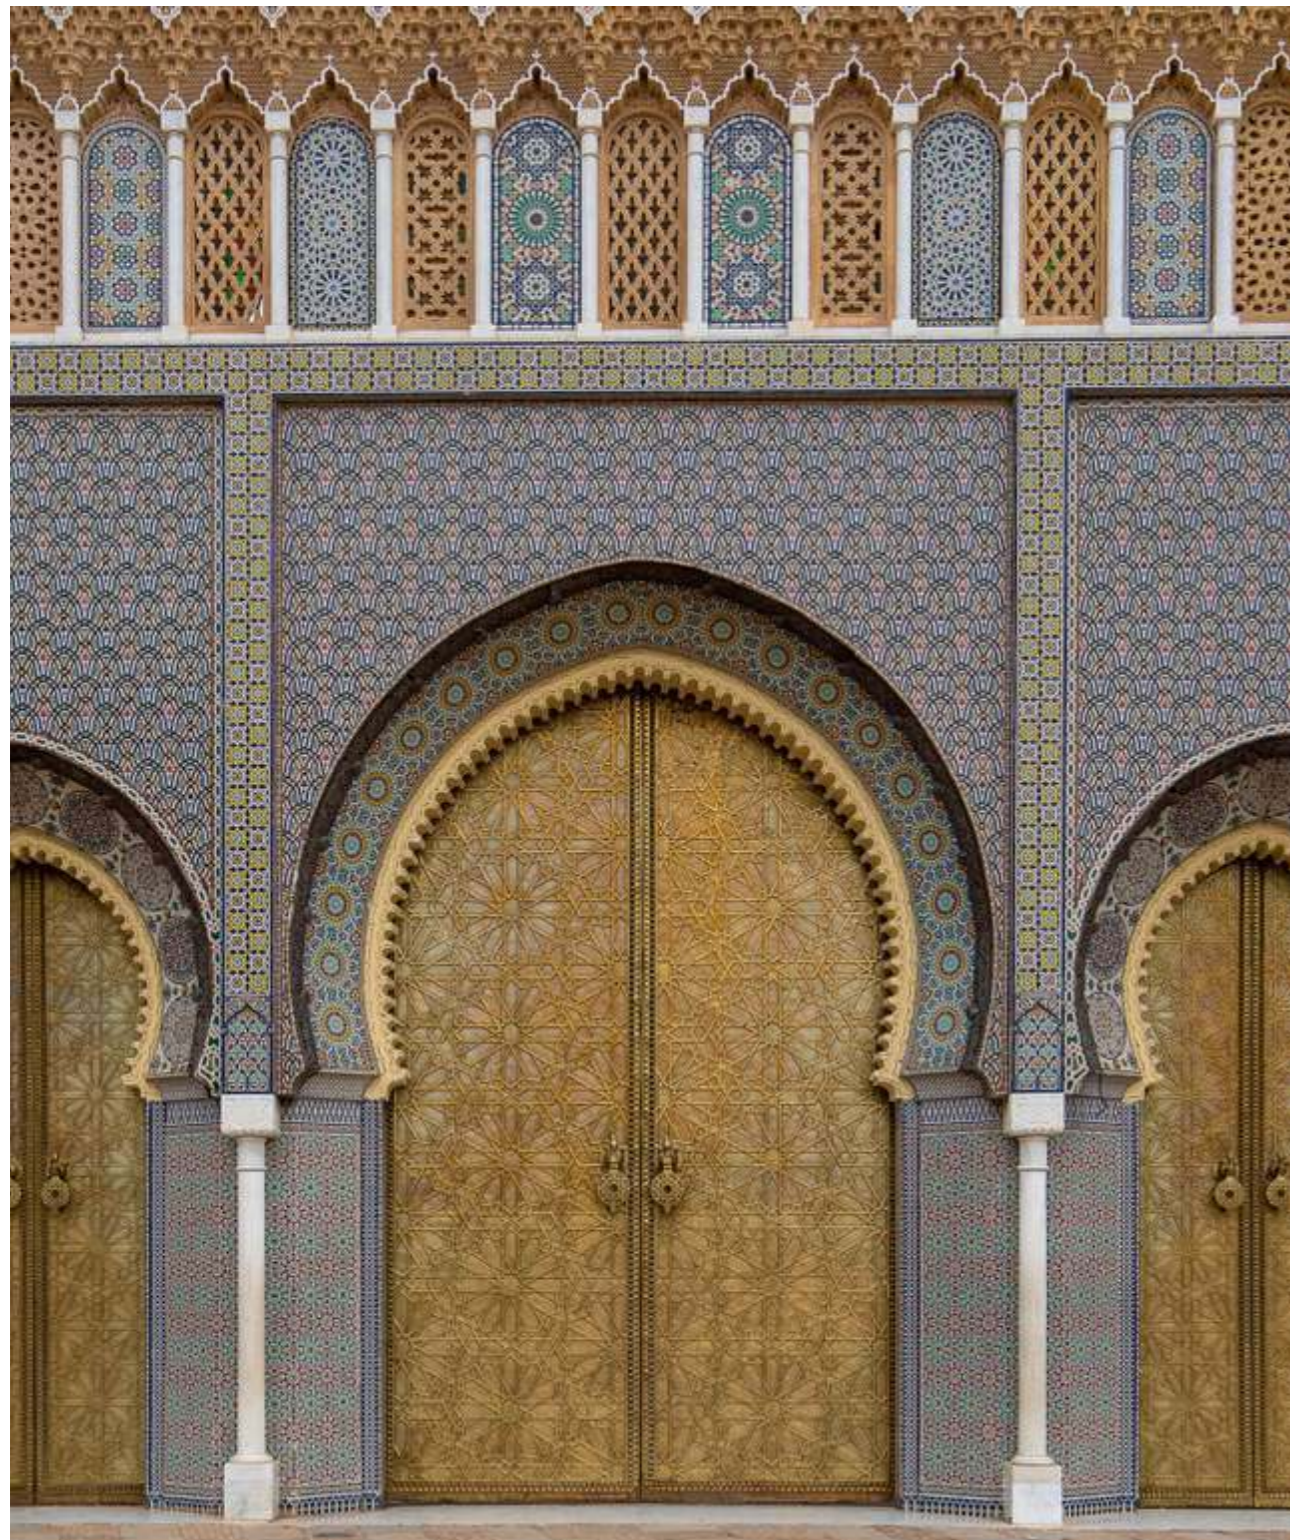

WALL TILES | 250x375mm

GLOSSY FINISH

GLOSSY

Random design

Use 3mm Space

High Definition

Digital tech.

Wall Tiles