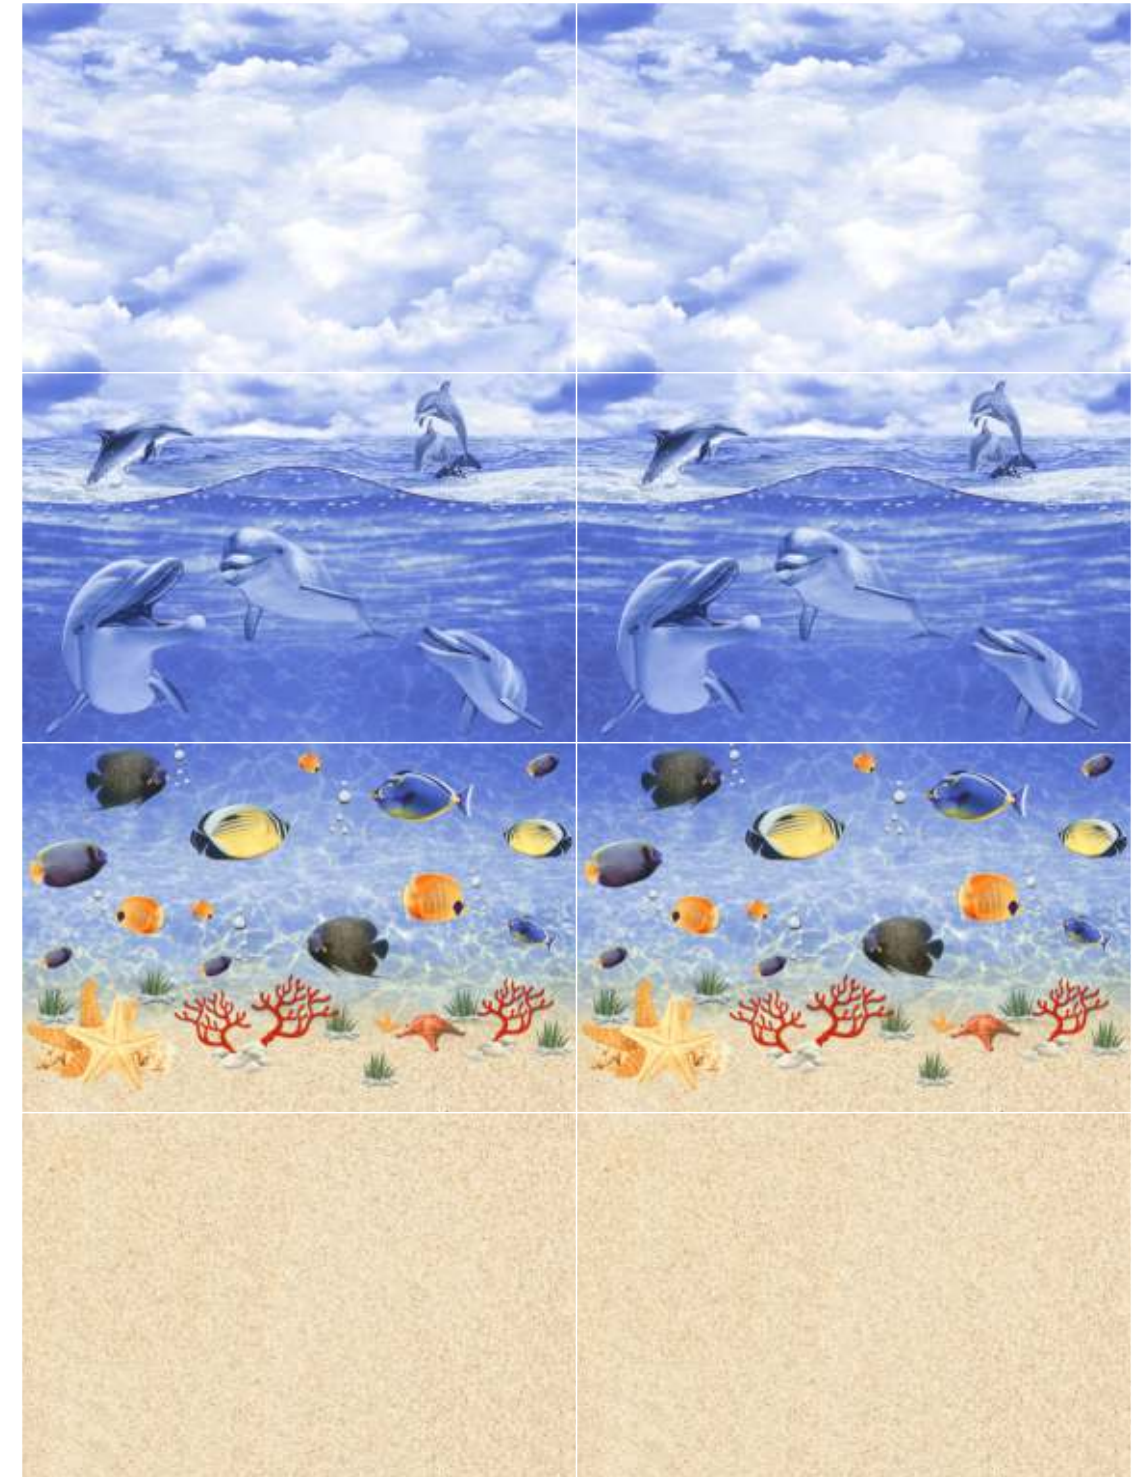

Series 1803 LT | HL-1 | HL-2 | DK