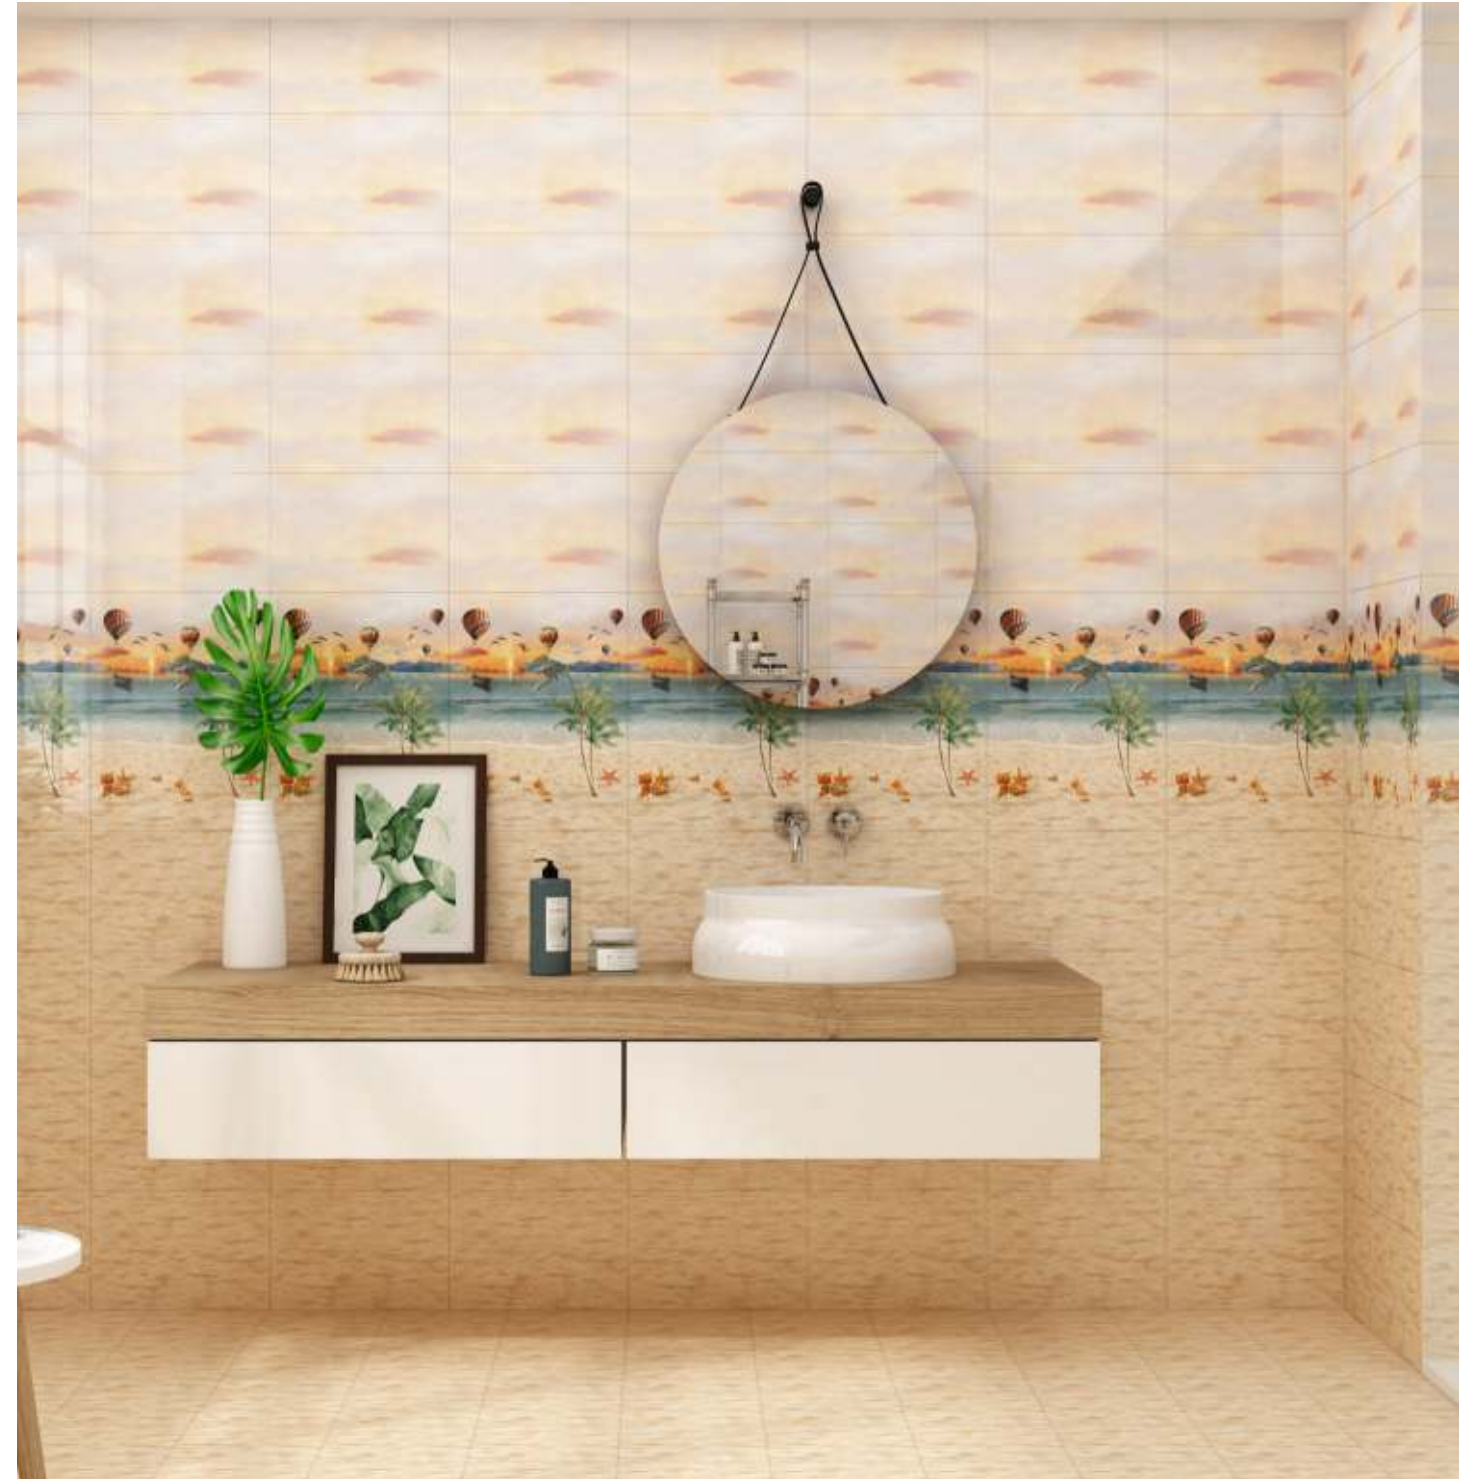

Glossy
FINISH

Series 1802 LT | HL-1 | HL-2 | DK