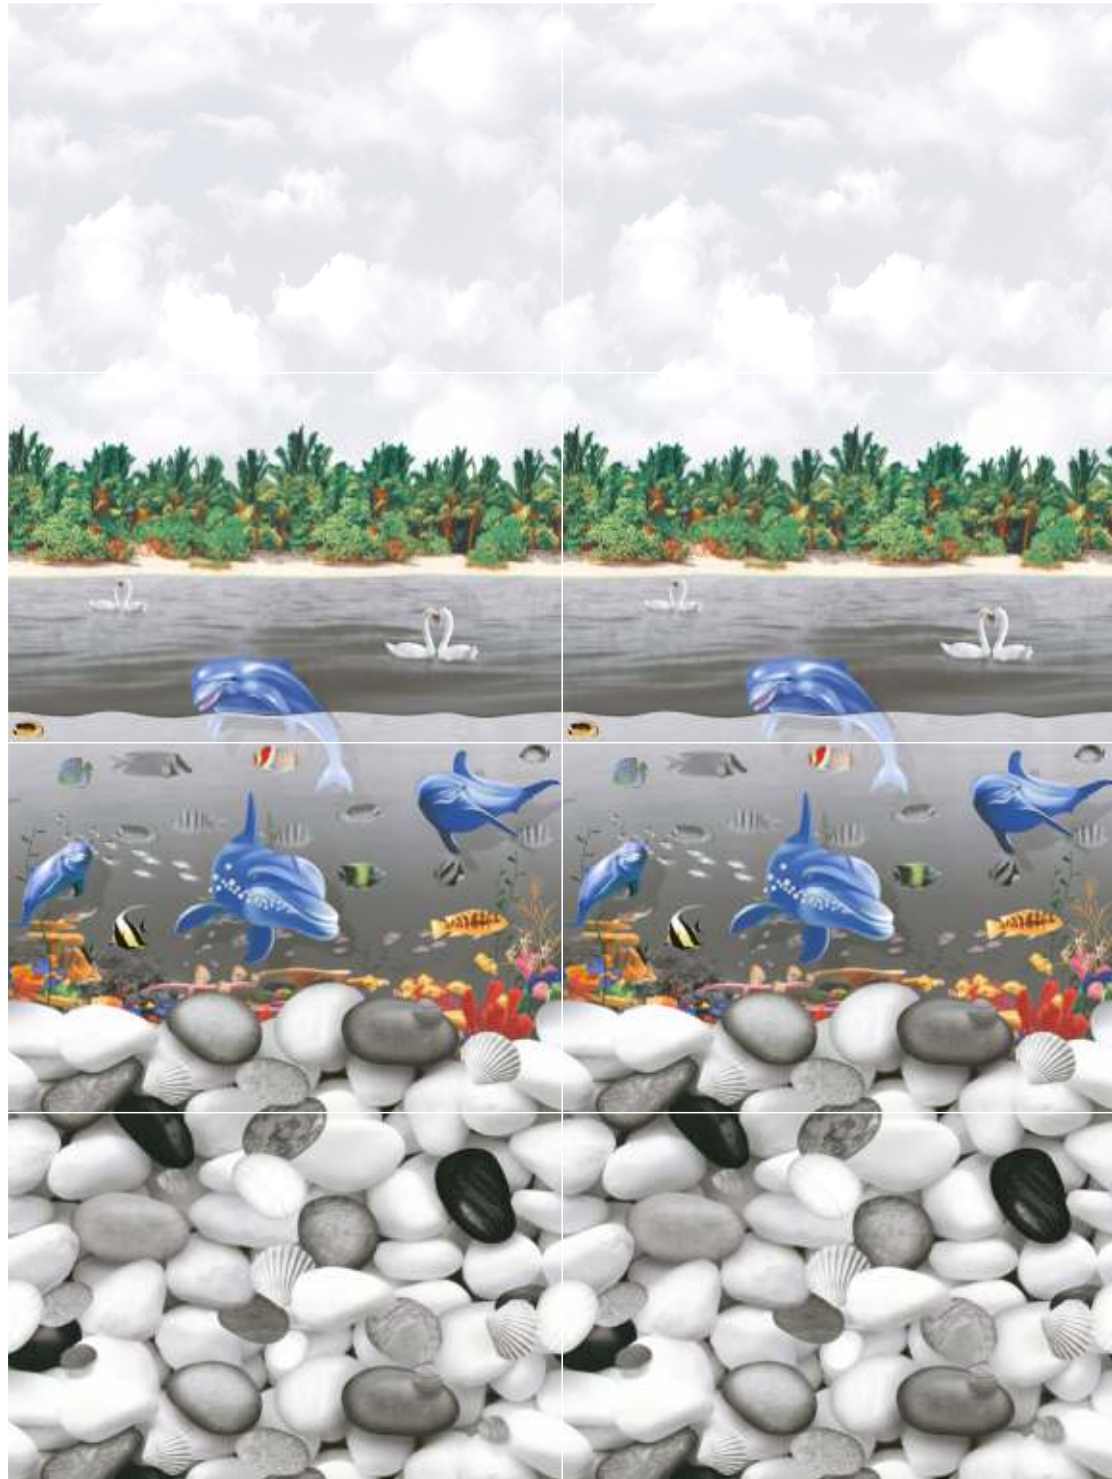

Glossy
FINISH

Series 1807 LT | HL-1 | HL-2 | DK