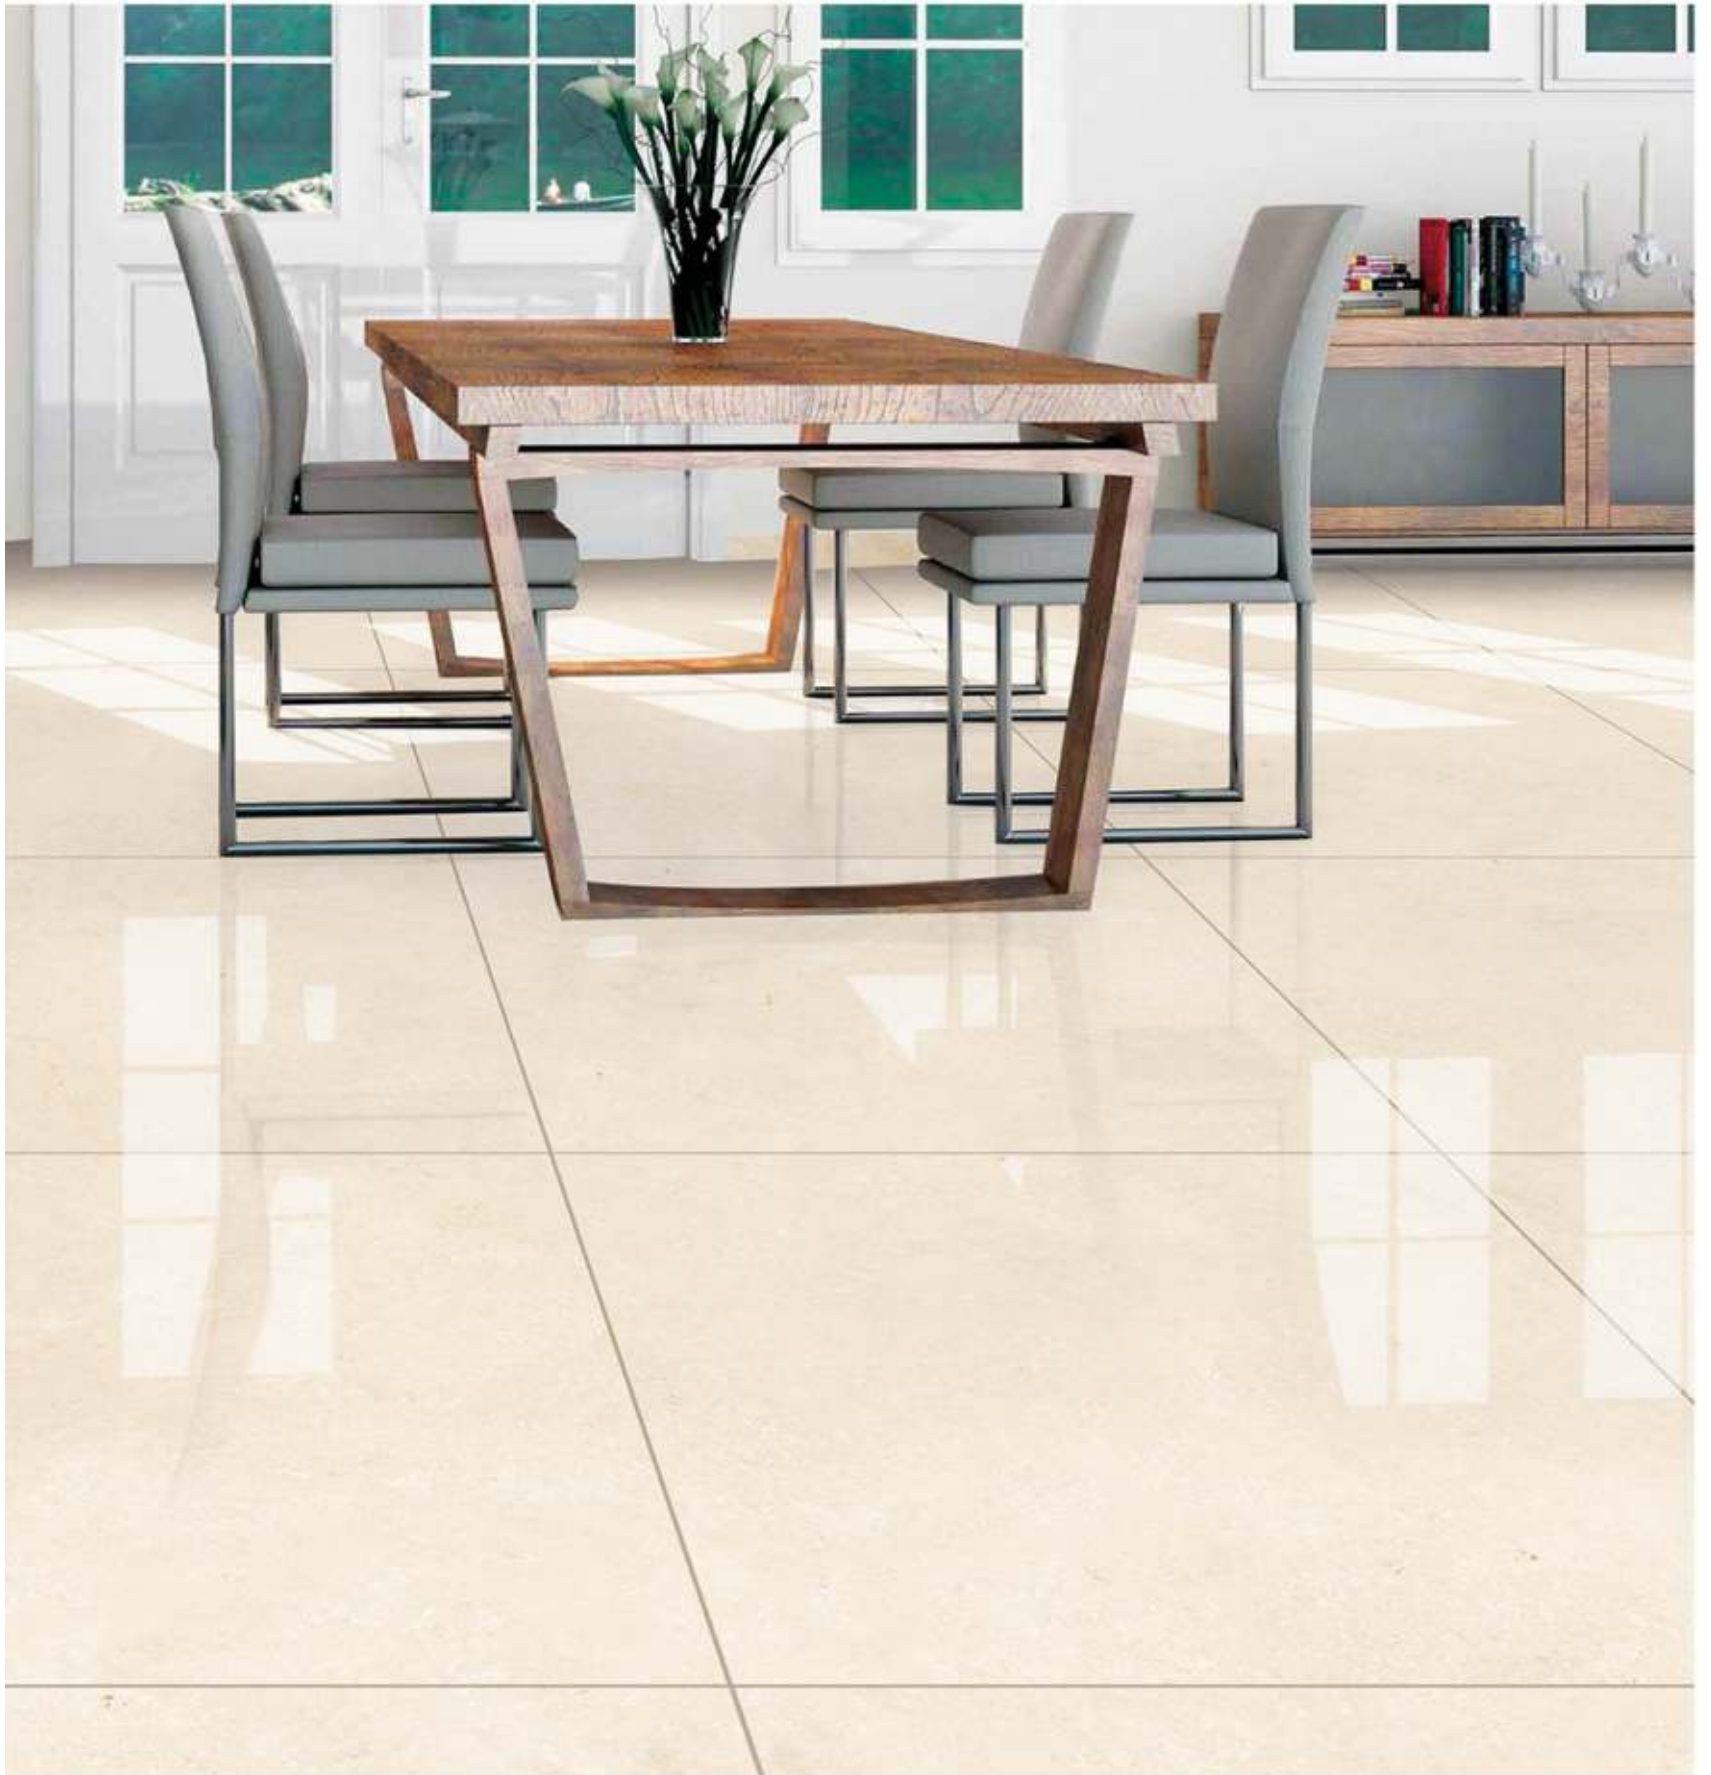

CONCEPT OF HEXA IVORY