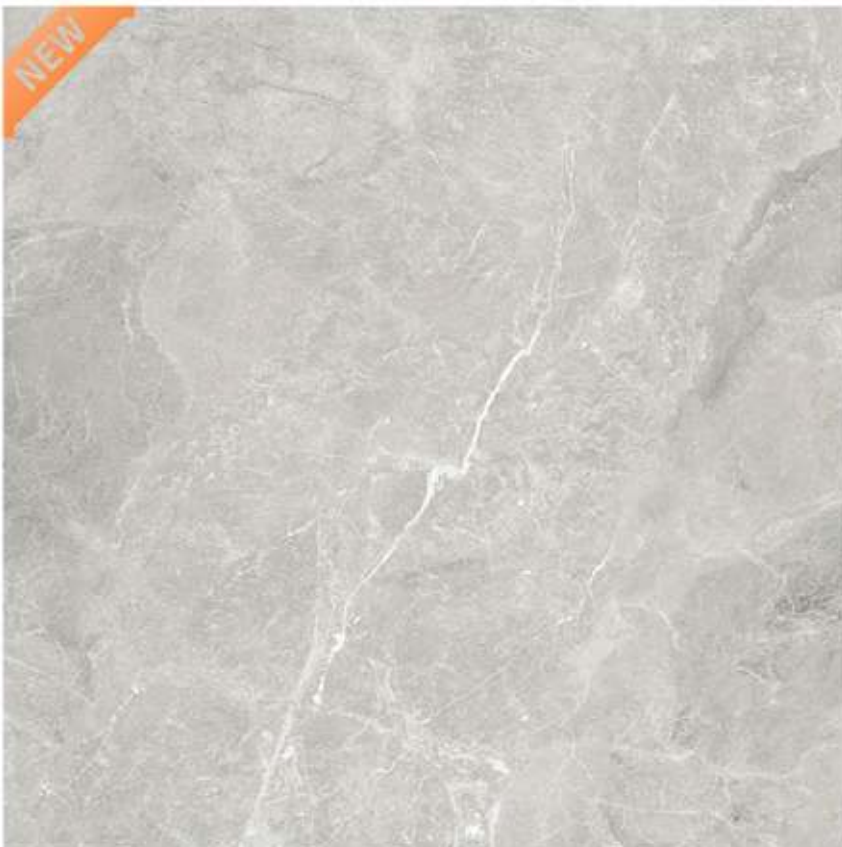

GLOSSY

RANDOM

CONCEPT OF VENUS WHITE

VENUS WHITE

GLOSSY

12000 x 12000

RANDOM

VERSILIA SMOKE