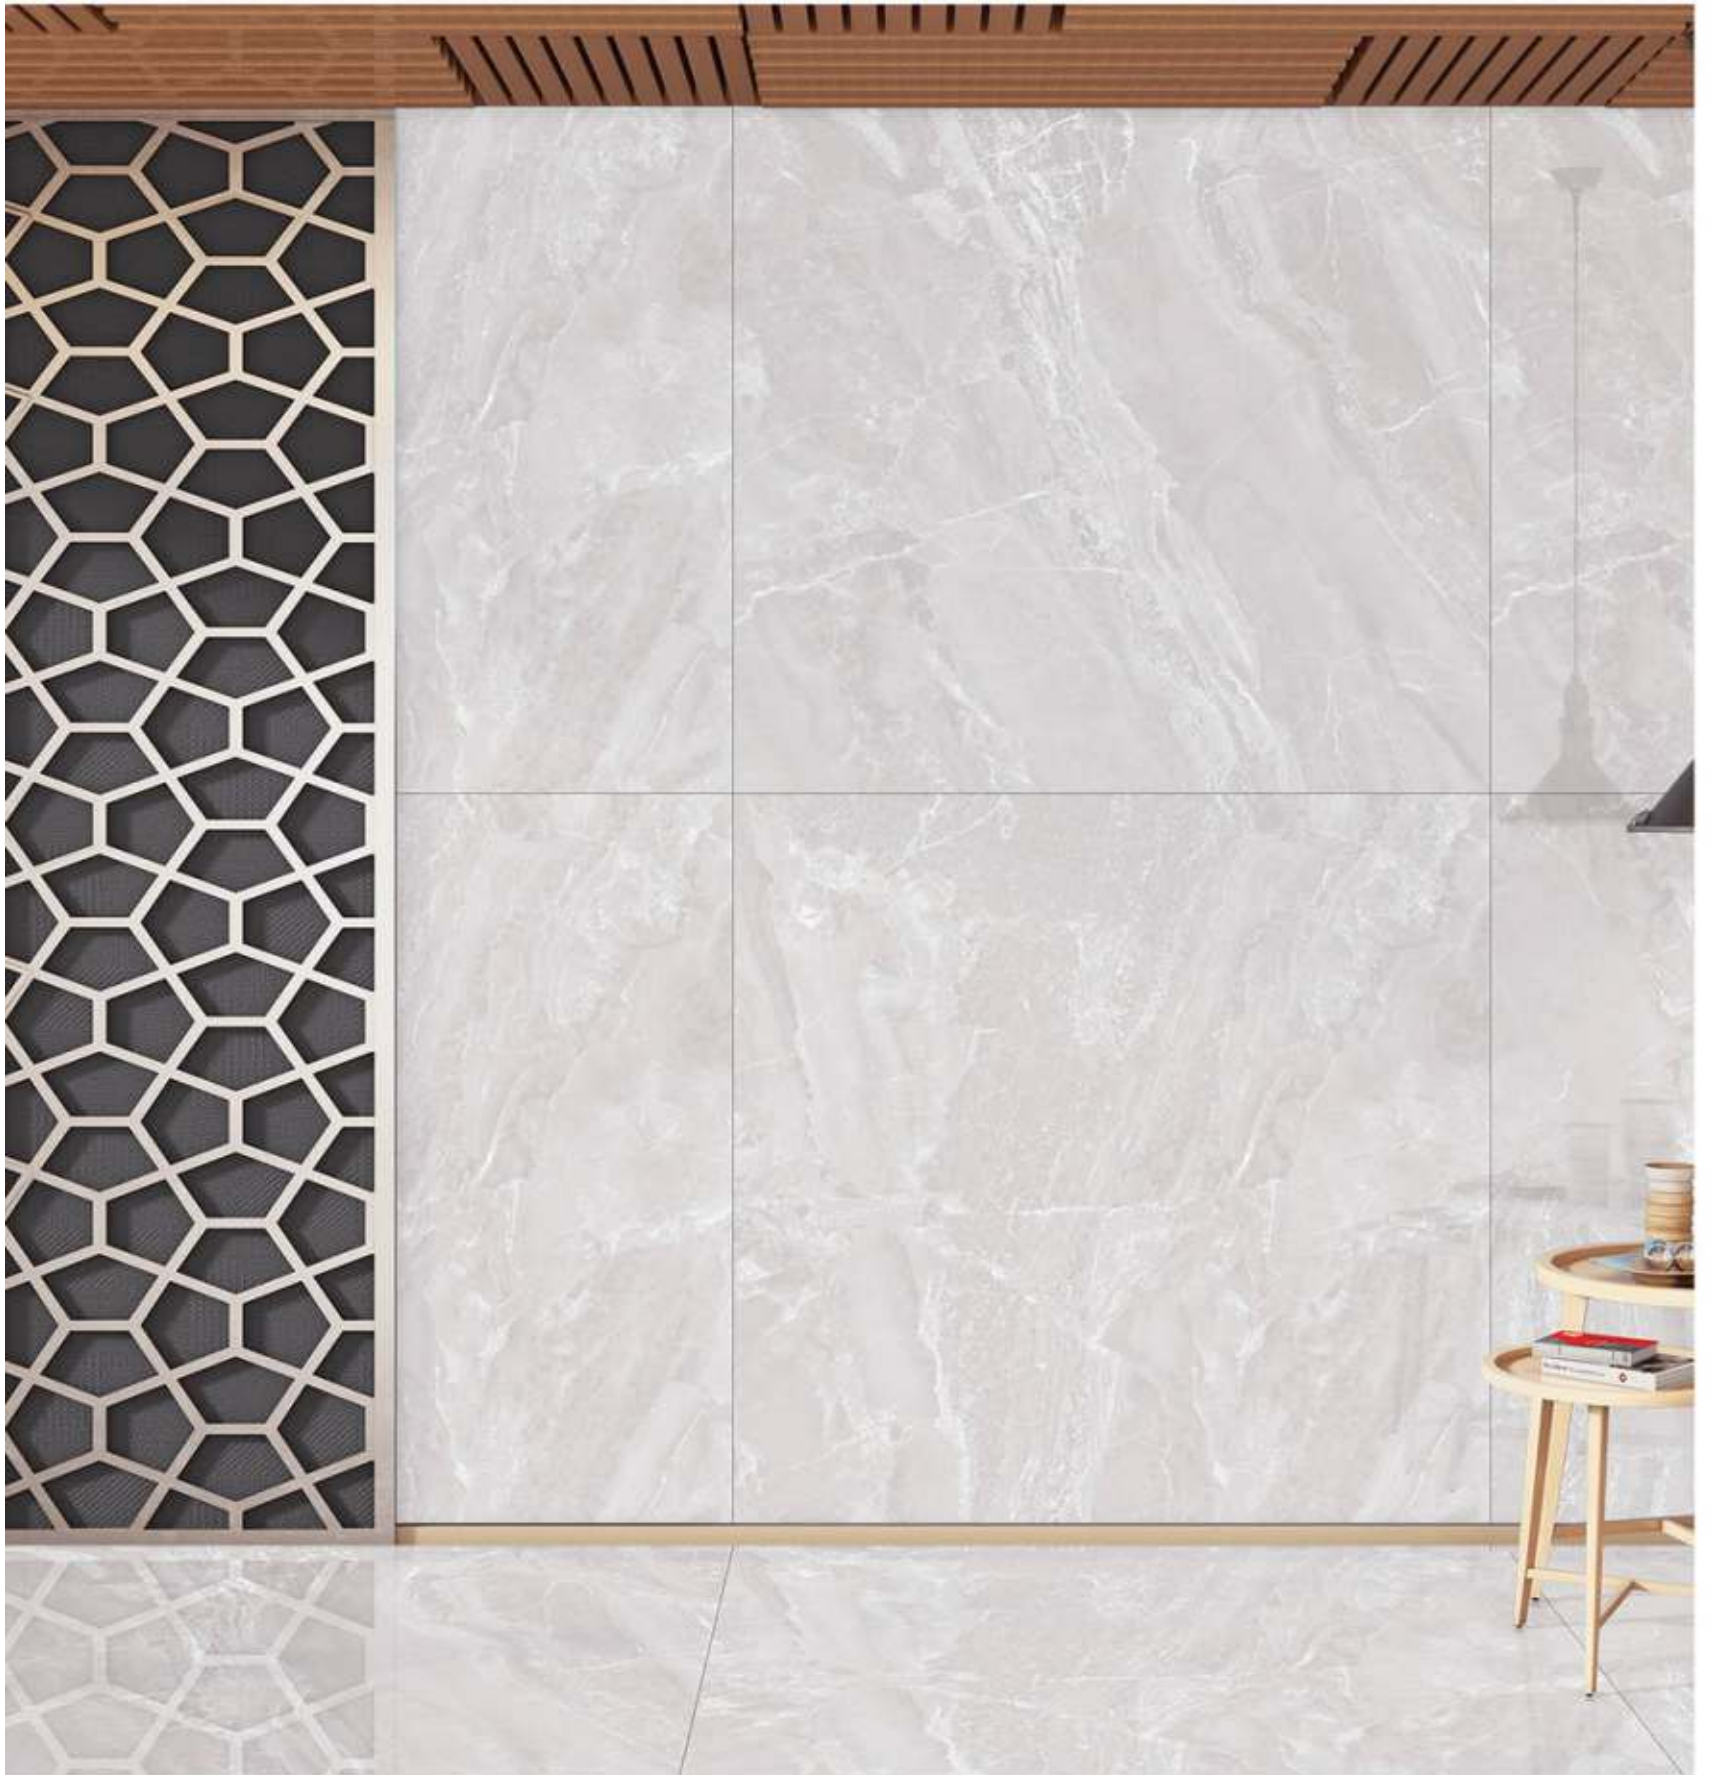

TOPAZ ONYX SMOKE

GLOSSY

12000 x 12000

RANDOM

TORINA BEIGE

GLOSSY

RANDOM

TORINA GREY

GLOSSY

RANDOM

CONCEPT OF VENUS WHITE

VENUS WHITE

GLOSSY

12000 x 12000

RANDOM

VERSILIA SMOKE