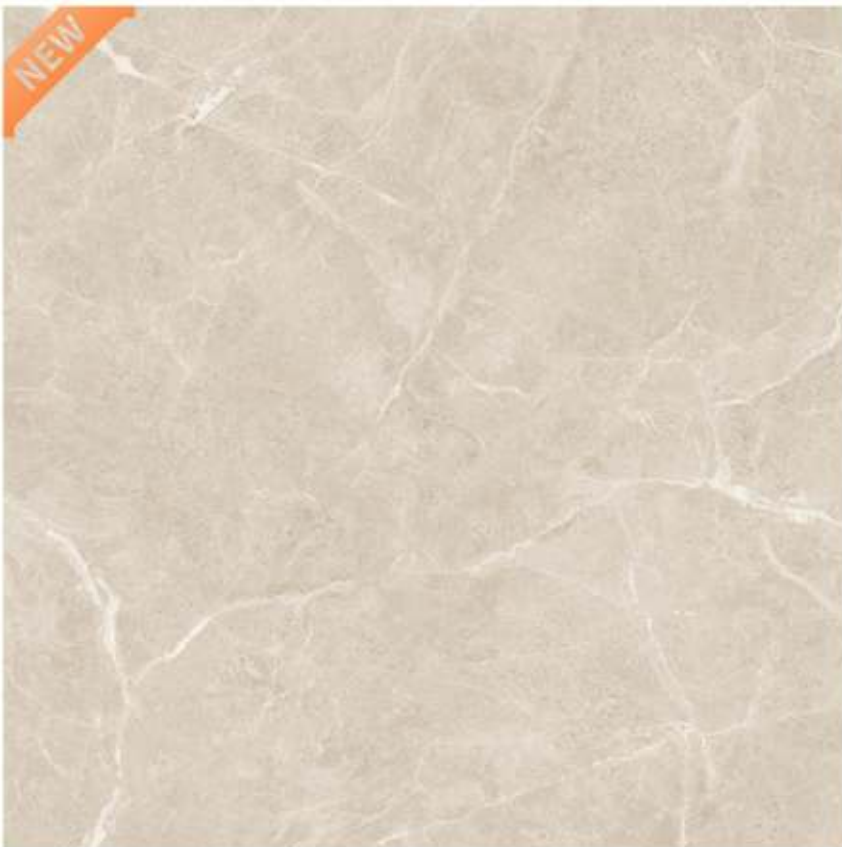

MERCATO BEIGE

GLOSSY

RANDOM