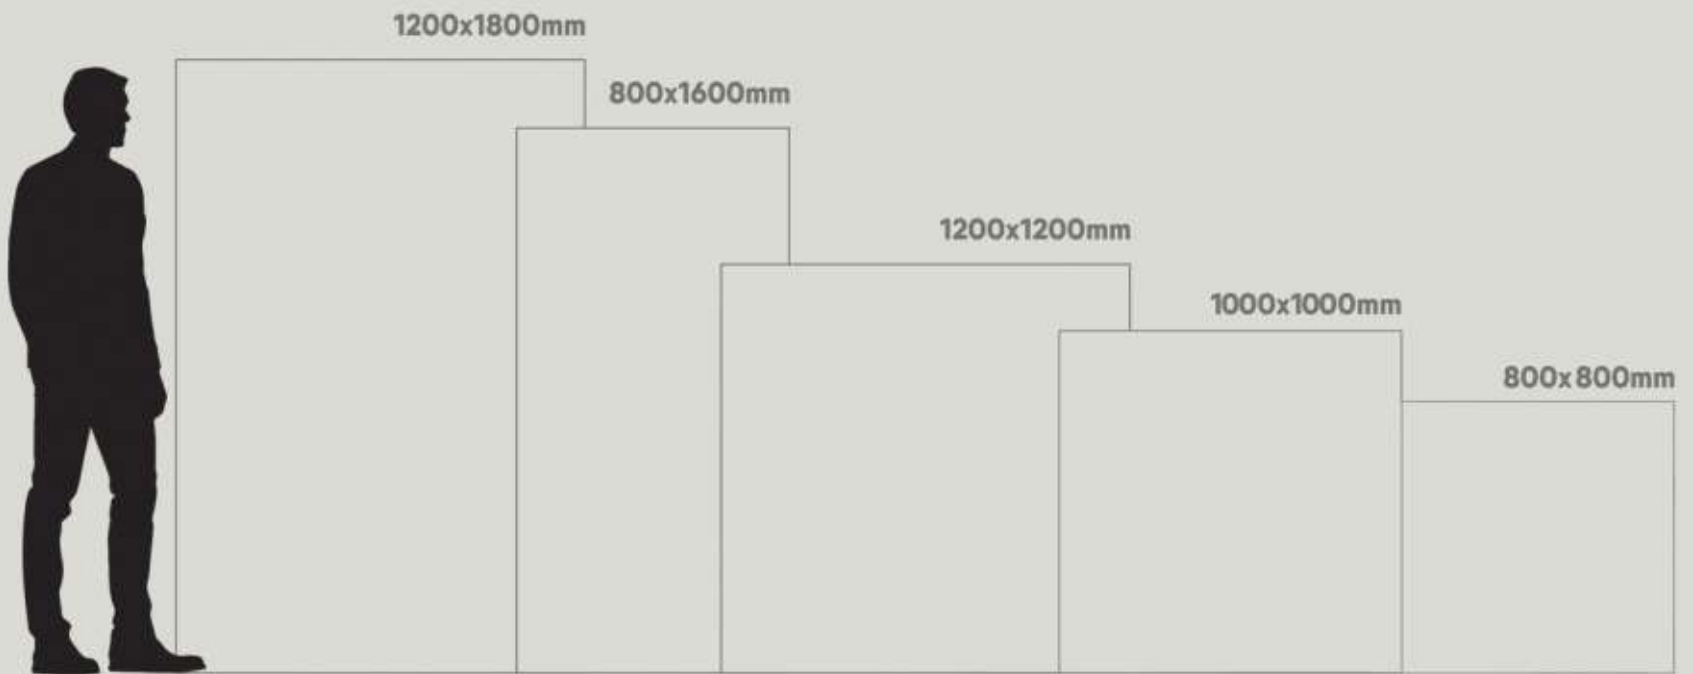

DISCOVER
THE **VIGOUR** AND
GRACE IN YOUR
SPACE

1200x1200 —

1000x1000 —

800x800 —

CREATIVE
FROM
ITS
CORE

1200x1200mm

1000x1000mm

800x800mm

fantastic formats

Taking into account the new demands of the world of architecture and interior design, we are launching new formats of slim slab marble tiles in large dimensions of 120x120cm & 100x100cm by expanding its range of technical solutions & innovation for better lifestyle.