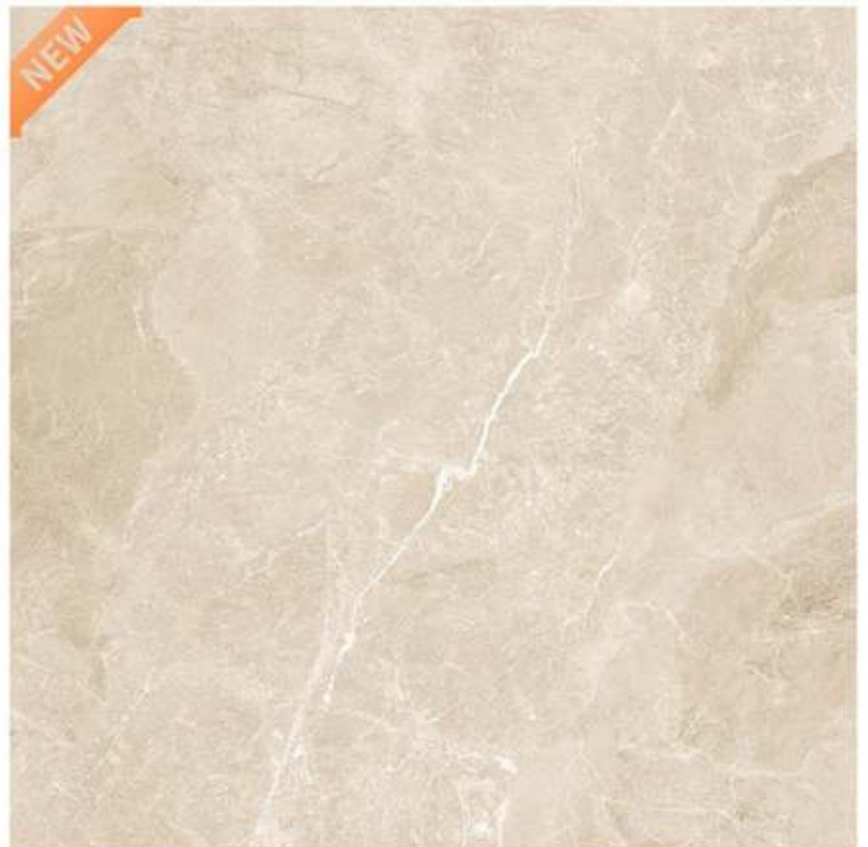

TORINA BEIGE

GLOSSY

RANDOM