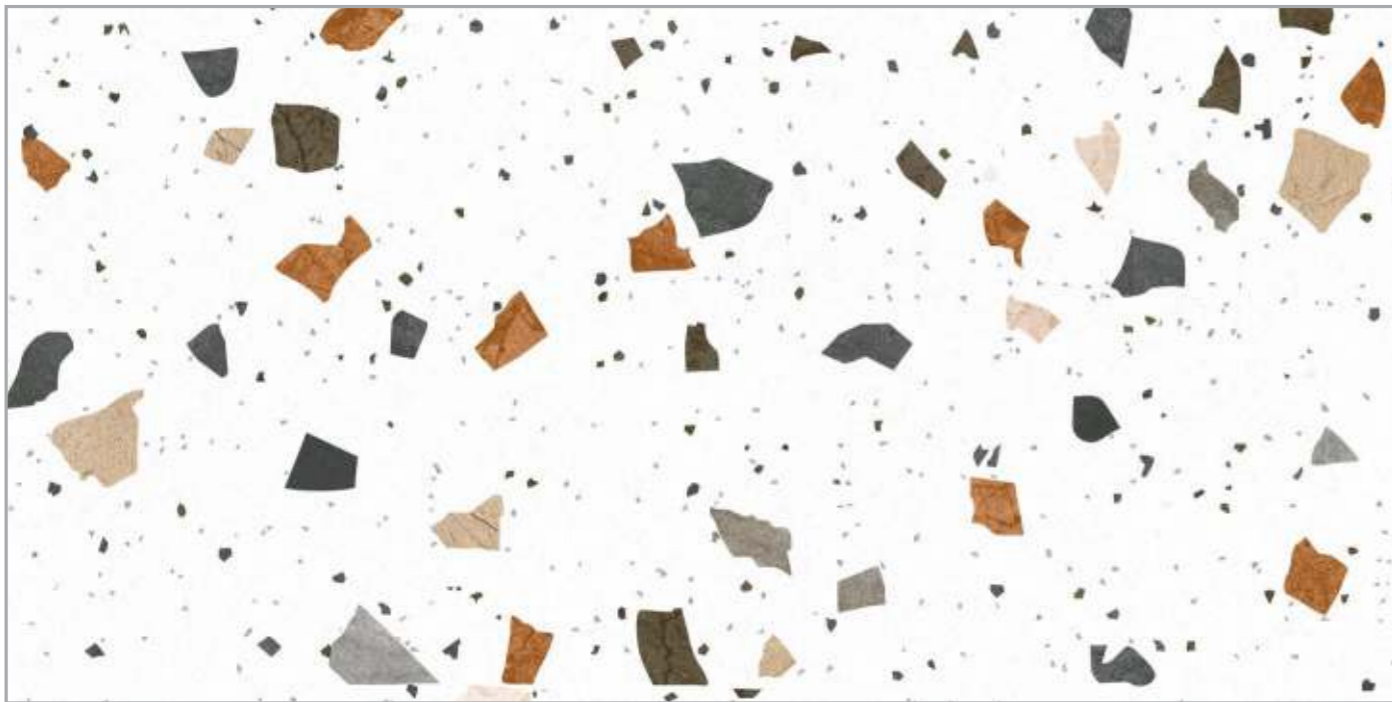

MATT
COLLECTION

600x1200mm

LIMESTONE
TAUPE

MATT
COLLECTION

MOSAICO CREMA
600x1200mm

MATT
COLLECTION

600x1200mm

MOSAICO
CREMA