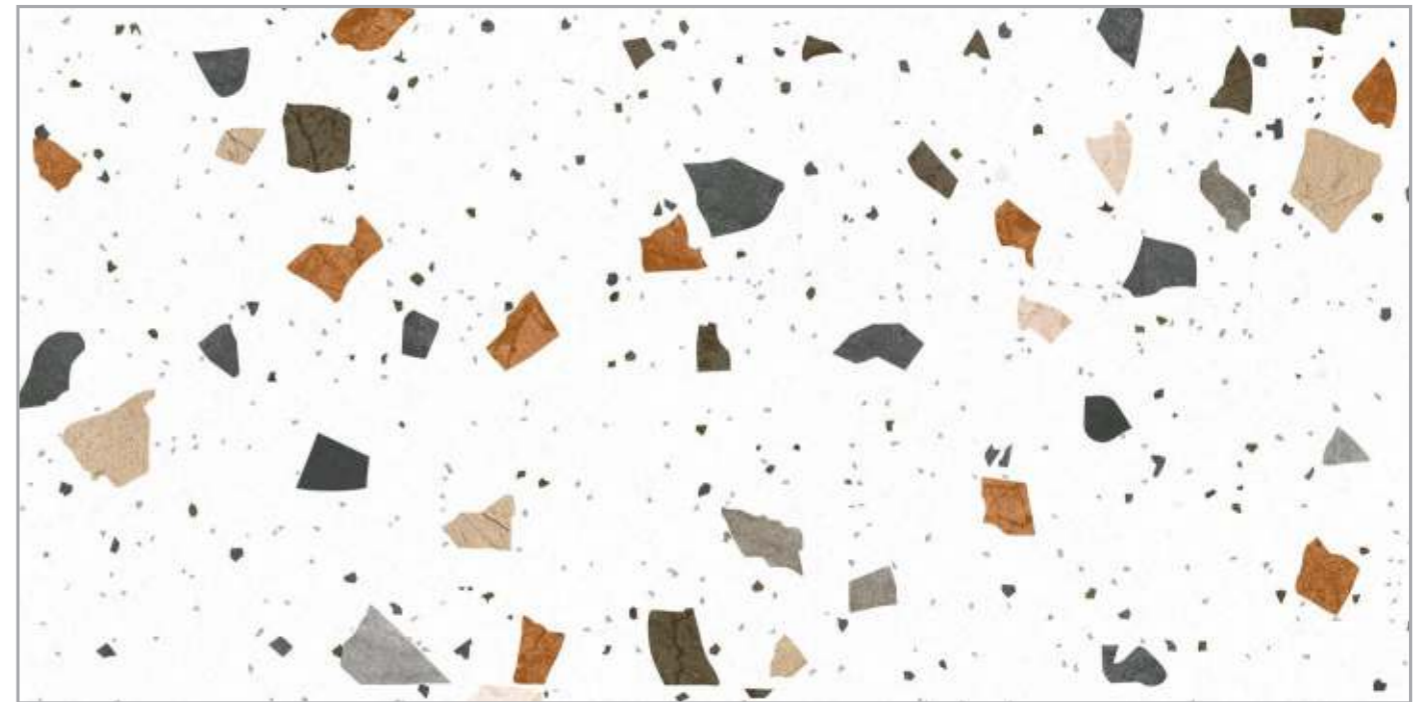

MATT
COLLECTION

600x1200mm

LIMESTONE
TAUPE

MATT
COLLECTION

MOSAICO CREMA
600x1200mm

MATT
COLLECTION

600x1200mm

MOSAICO
CREMA