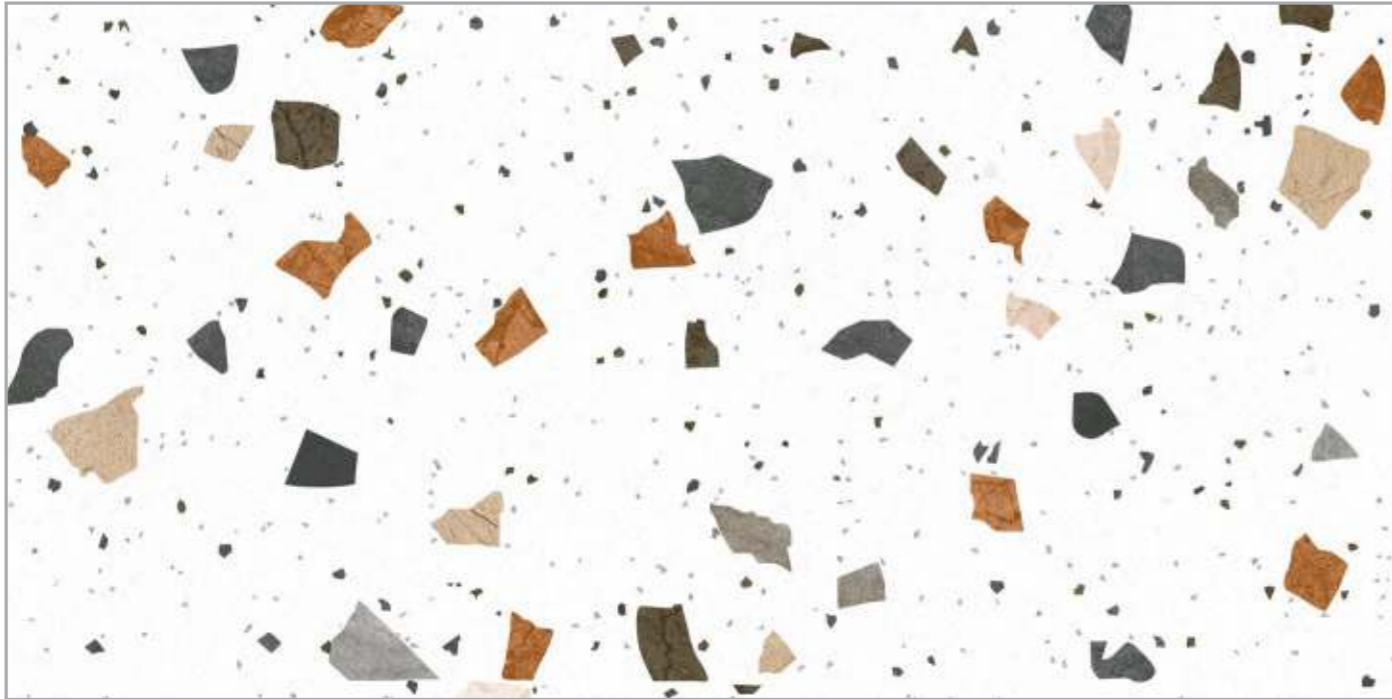

MATT
COLLECTION

600x1200mm

LIMESTONE
TAUPE

MATT
COLLECTION

MOSAICO CREMA
600x1200mm

MATT
COLLECTION

600x1200mm

MOSAICO
CREMA