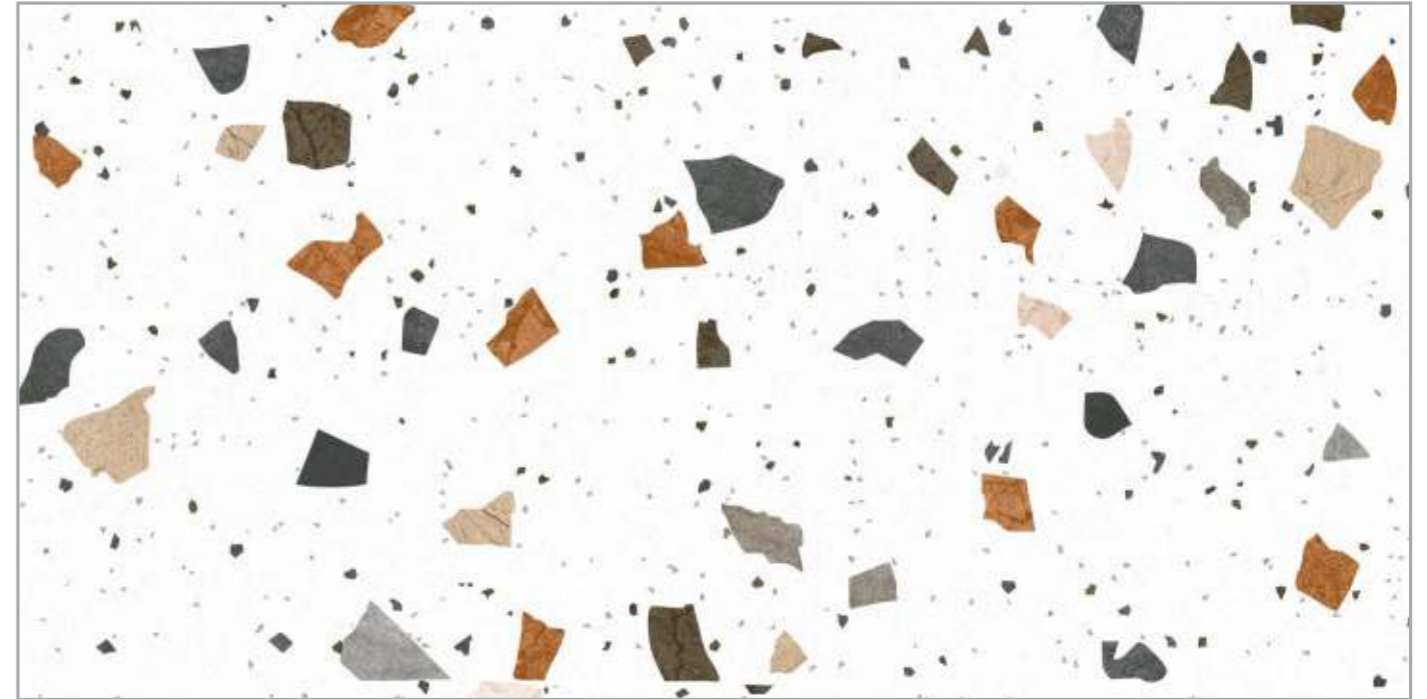

MATT
COLLECTION

600x1200mm

LIMESTONE
TAUPE

MATT
COLLECTION

MOSAICO CREMA
600x1200mm

MATT
COLLECTION

600x1200mm

MOSAICO
CREMA