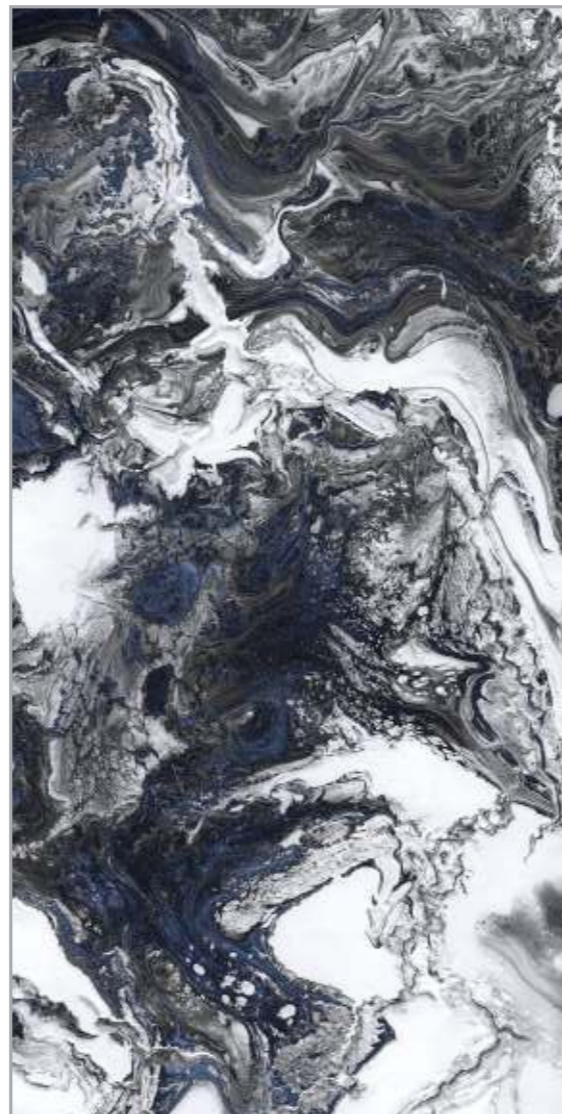

**HIGH
GLOSS**
COLLECTION

**GENTLE
BLUE**

600x
1200mm

SURFACE
HIGH GLOSS

« [BACK TO INDEX](#)