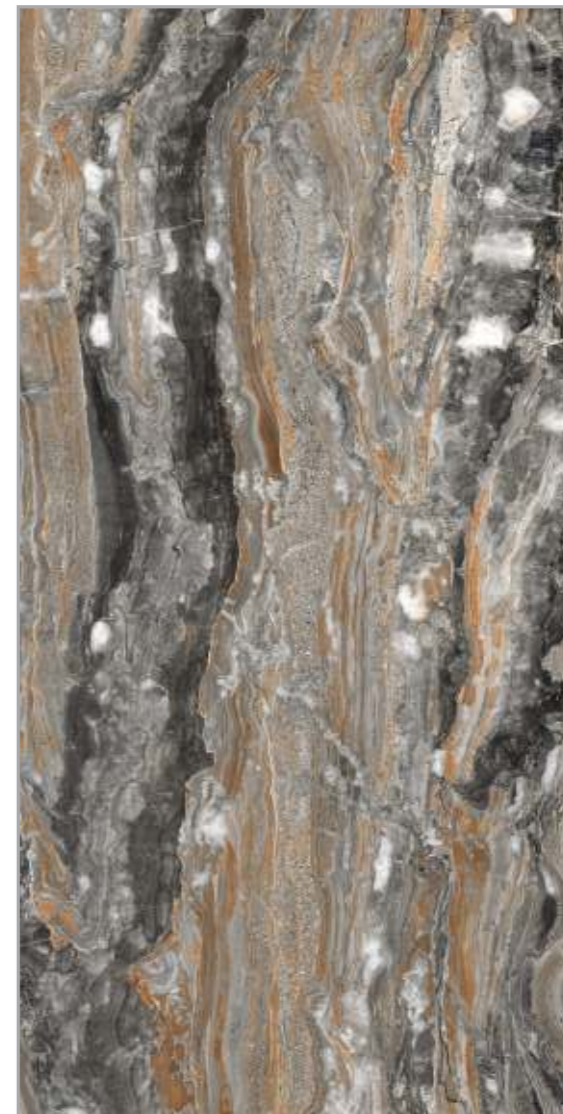

**MARVEL
BROWN**

**HIGH
GLOSS**
COLLECTION

MARVEL
BROWN

600x
1200mm

SURFACE
HIGH GLOSS

« **BACK** TO INDEX

MASTON
TEAL BLUE

**HIGH
GLOSS**
COLLECTION