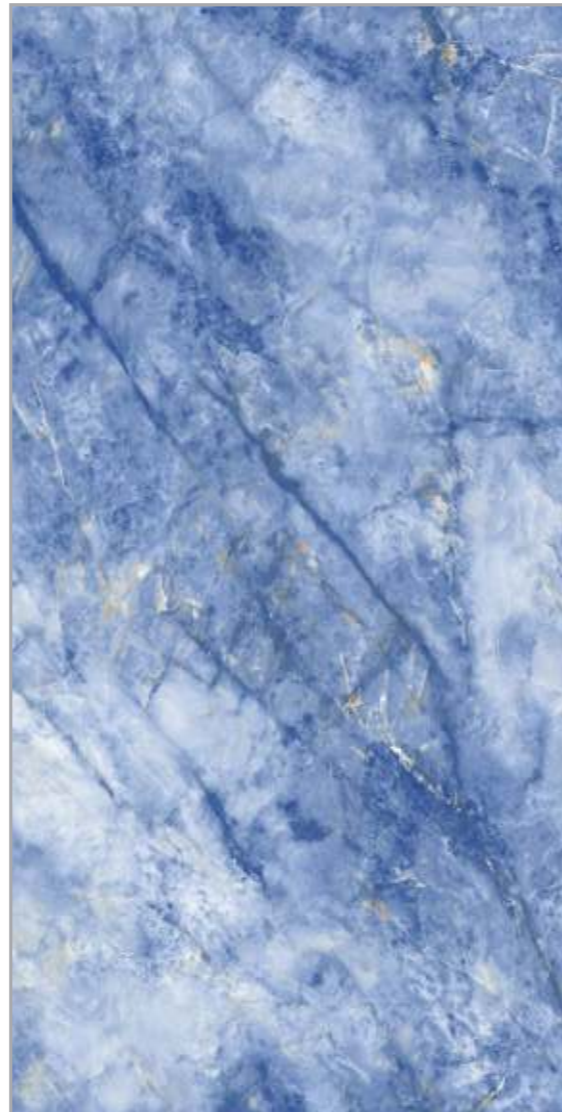

**HIGH
GLOSS**
COLLECTION

600x
1200mm

SURFACE
HIGH GLOSS