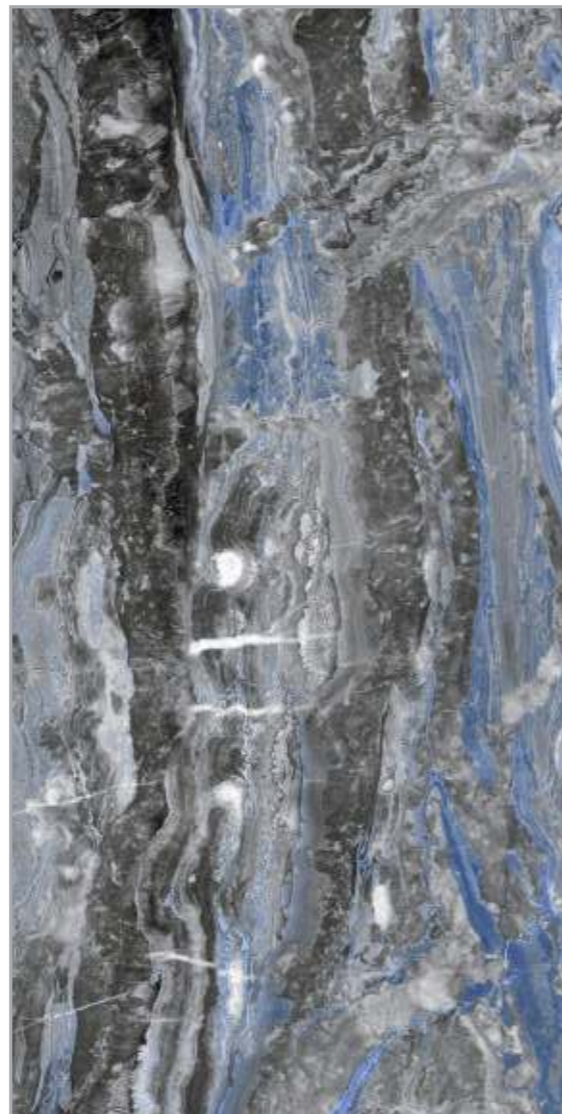

**HIGH
GLOSS**
COLLECTION

MARVEL
AQUA

600x
1200mm

SURFACE
HIGH GLOSS

« **BACK TO INDEX**