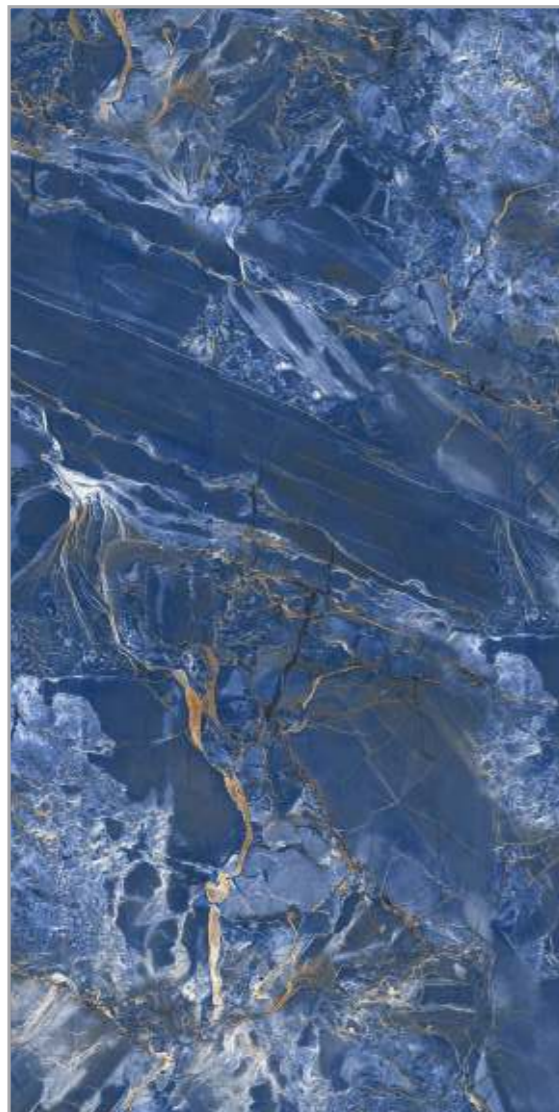

KINAWA
BROWN

600x
1200mm

SURFACE
HIGH GLOSS

« **BACK** TO INDEX

LAVA
BLUE

**HIGH
GLOSS**
COLLECTION

**LAVA
BLUE**

600x
1200mm