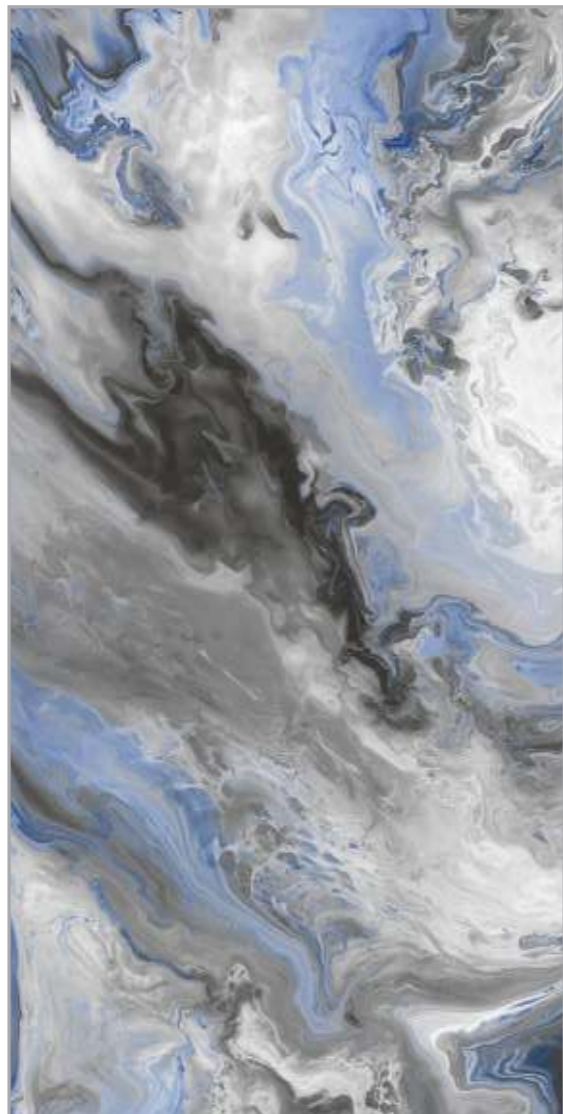

**HIGH
GLOSS**
COLLECTION

KINAWA
AZUL

600x
1200mm

SURFACE
HIGH GLOSS

« **BACK** TO INDEX