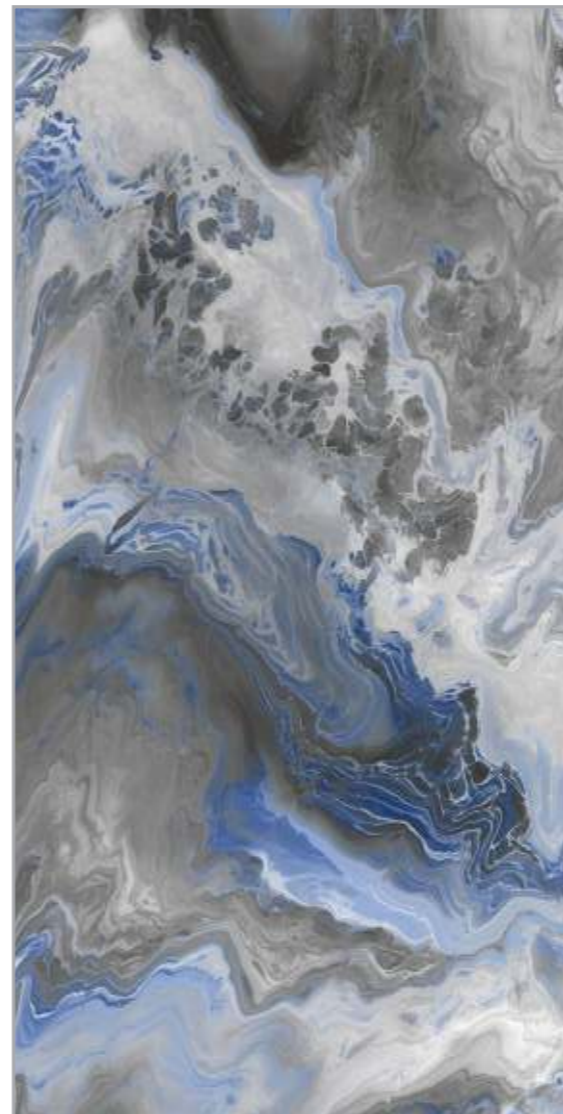

**HIGH
GLOSS**
COLLECTION

KINAWA
AZUL

600x
1200mm

SURFACE
HIGH GLOSS

« **BACK** TO INDEX