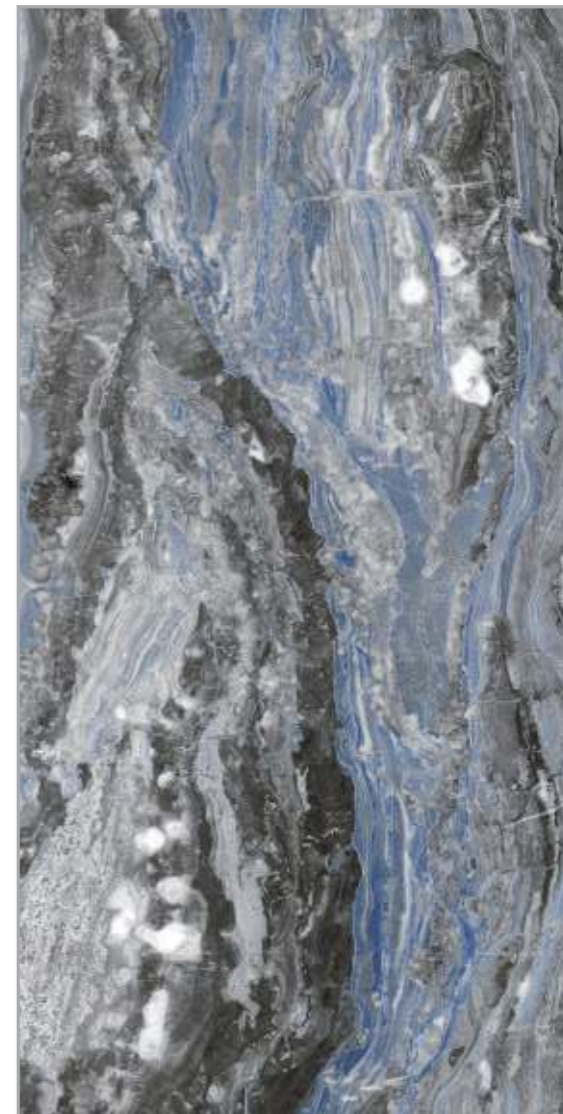

**HIGH
GLOSS**
COLLECTION

MARVEL
AQUA

600x
1200mm

SURFACE
HIGH GLOSS

« **BACK TO INDEX**