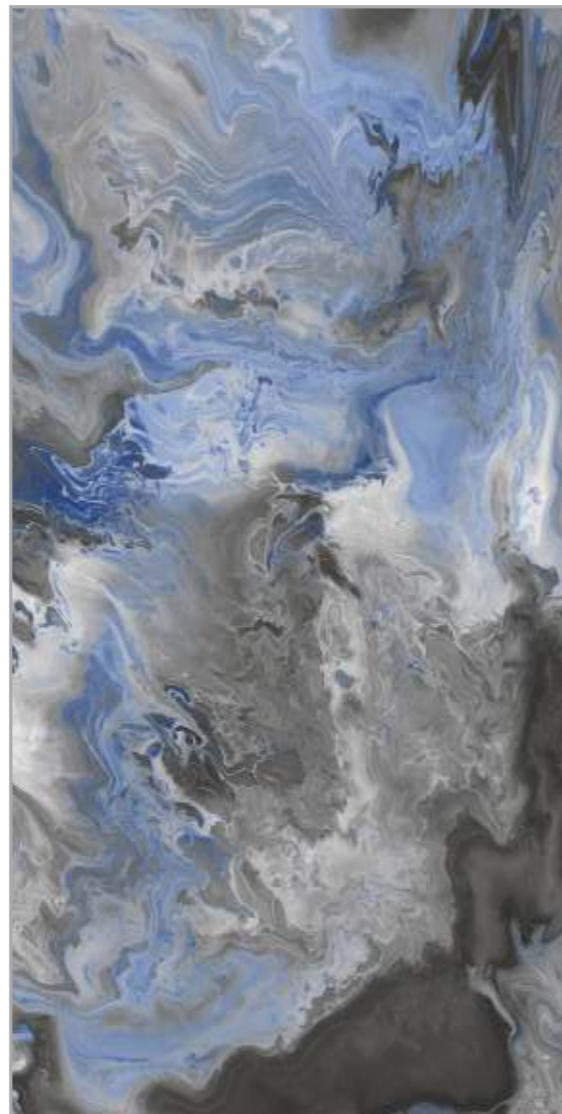

**HIGH
GLOSS**
COLLECTION

KINAWA
AZUL

600x
1200mm

SURFACE
HIGH GLOSS

« **BACK** TO INDEX