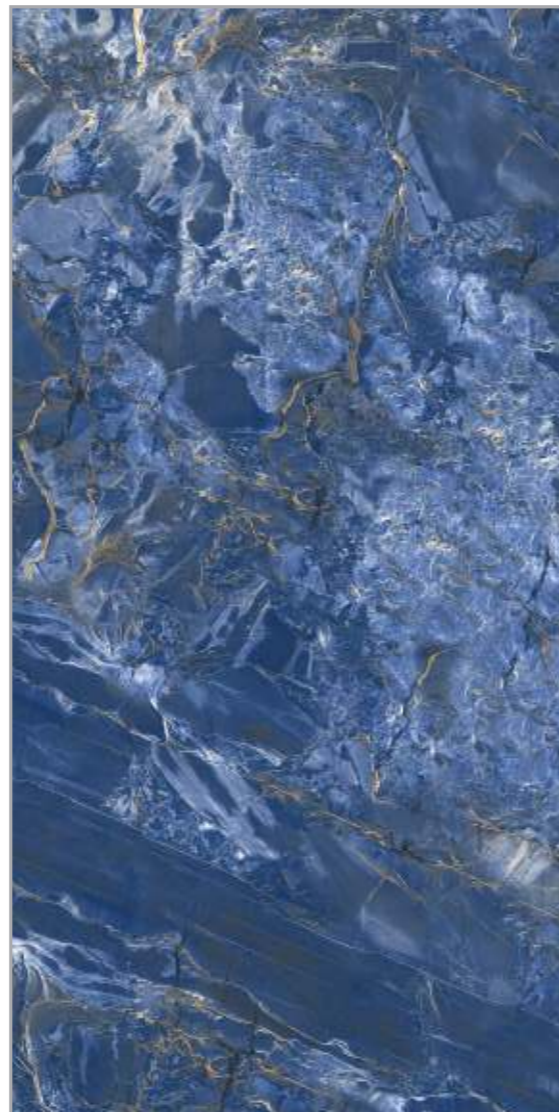

KINAWA
BROWN

600x
1200mm

SURFACE
HIGH GLOSS

« **BACK** TO INDEX

LAVA
BLUE

**HIGH
GLOSS**
COLLECTION

**LAVA
BLUE**

600x
1200mm