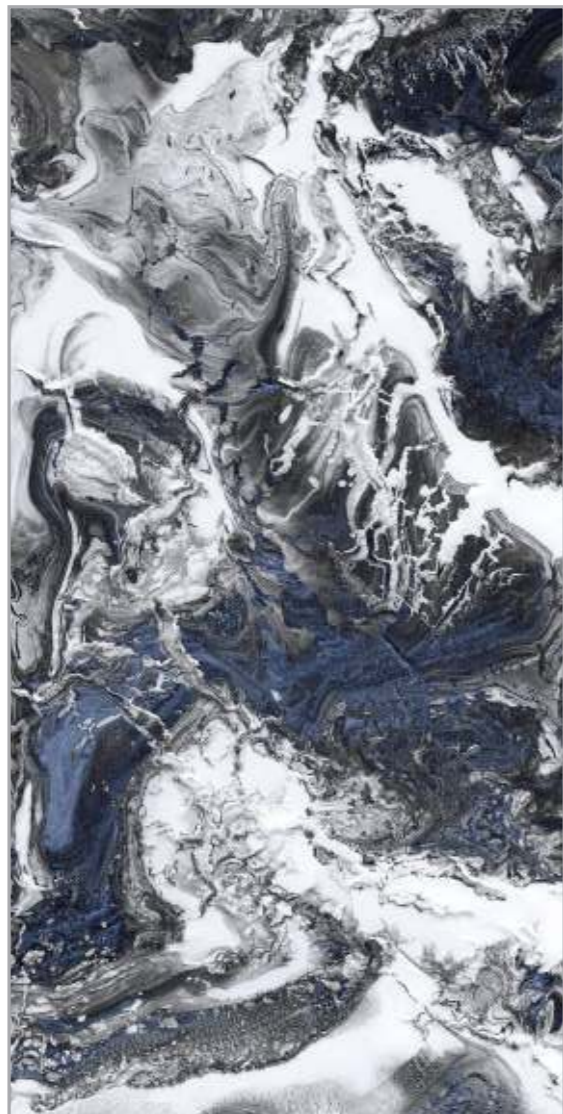

**HIGH
GLOSS**
COLLECTION

**GENTLE
BLUE**

600x
1200mm

SURFACE
HIGH GLOSS

« [BACK TO INDEX](#)