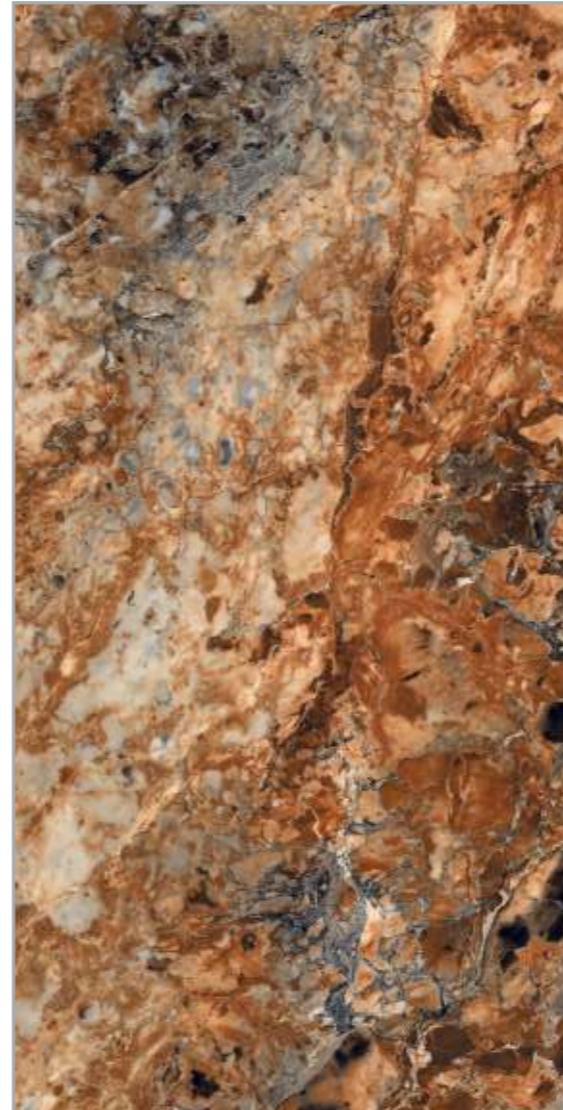

**HIGH
GLOSS**
COLLECTION

EXOTIC
AZUL

600x
1200mm

SURFACE
HIGH GLOSS

« **BACK TO INDEX**

EXOTIC
GOLD

**HIGH
GLOSS**
COLLECTION

**EXOTIC
GOLD**