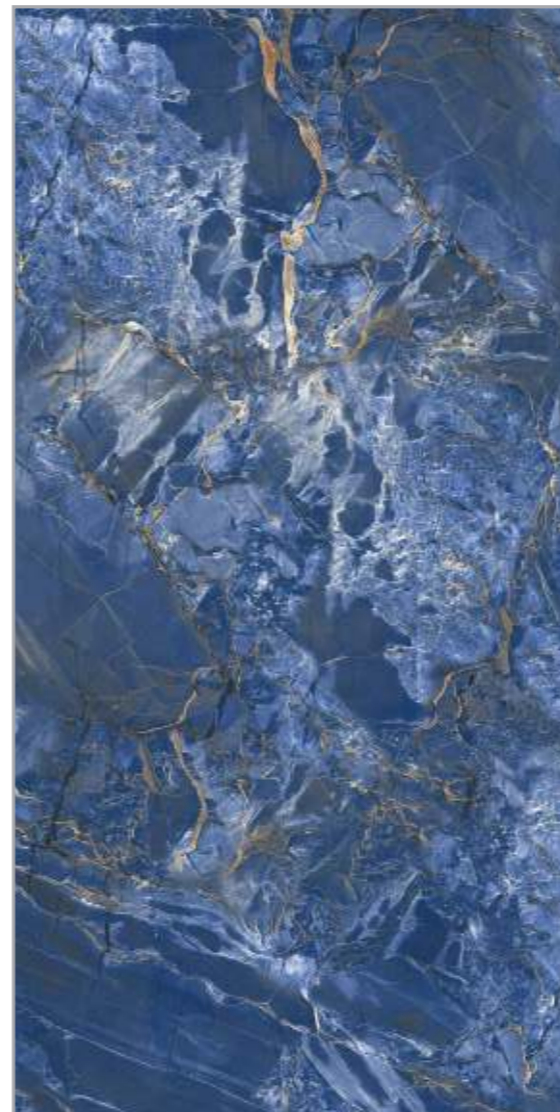

KINAWA
BROWN

600x
1200mm

SURFACE
HIGH GLOSS

« **BACK** TO INDEX

LAVA
BLUE

**HIGH
GLOSS**
COLLECTION

**LAVA
BLUE**

600x
1200mm