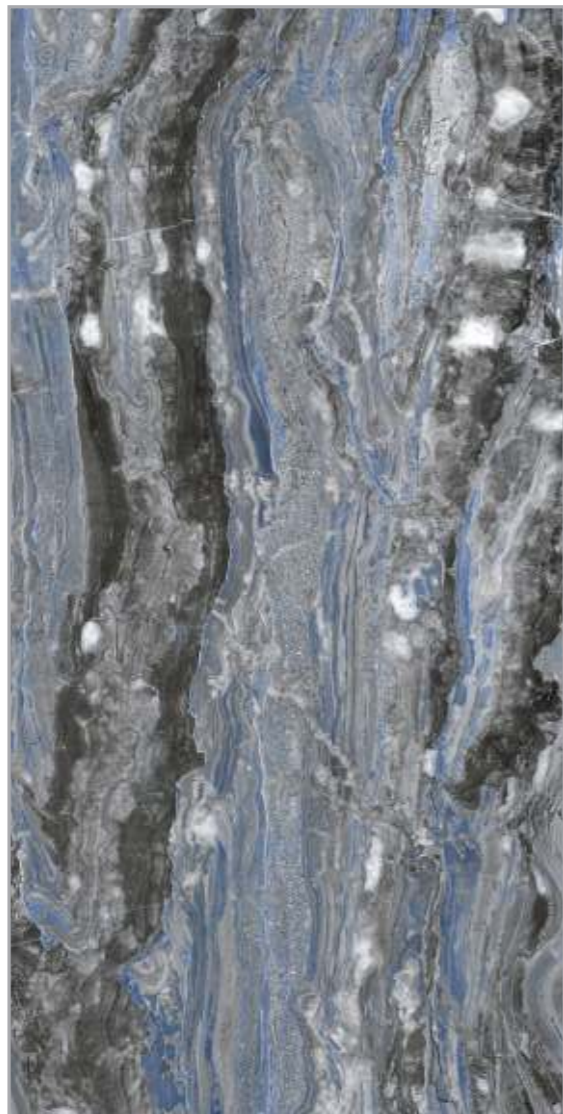

**HIGH
GLOSS**
COLLECTION

MARVEL
AQUA

600x
1200mm

SURFACE
HIGH GLOSS

« **BACK TO INDEX**