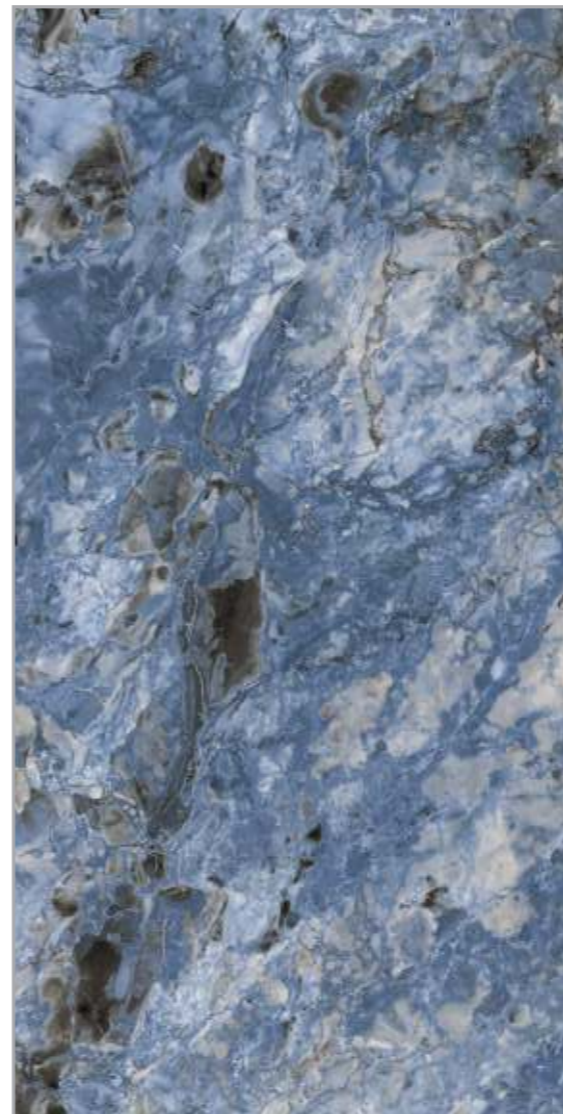

**HIGH
GLOSS**
COLLECTION

EXOTIC
AZUL

600x
1200mm

SURFACE
HIGH GLOSS

« **BACK TO INDEX**