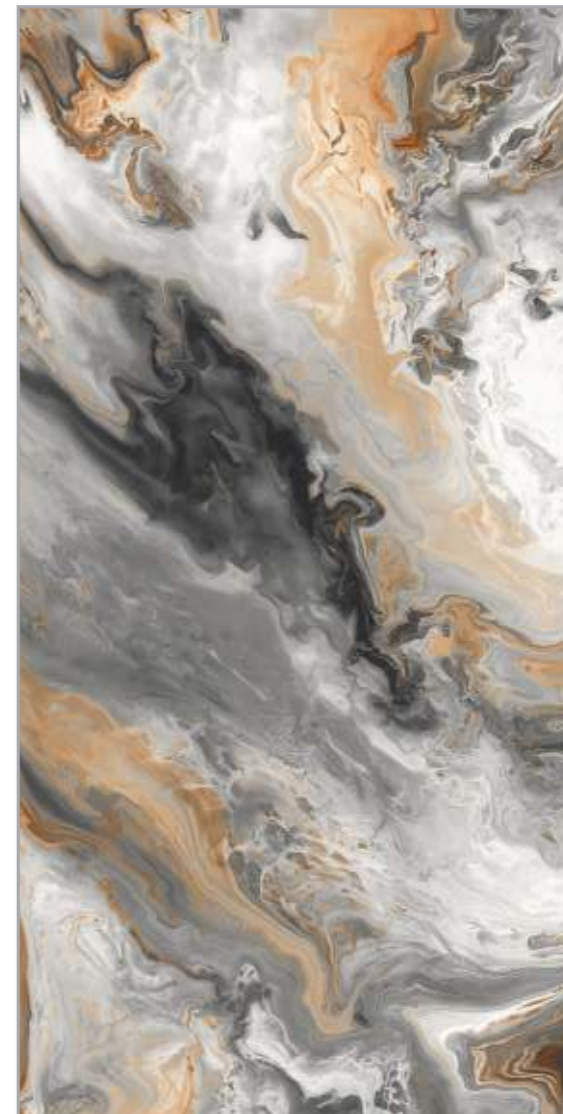

KINAWA
AZUL

**HIGH
GLOSS**
COLLECTION

KINAWA
AZUL

600x
1200mm

SURFACE
HIGH GLOSS

« **BACK** TO INDEX

KINAWA
BROWN

**HIGH
GLOSS**
COLLECTION