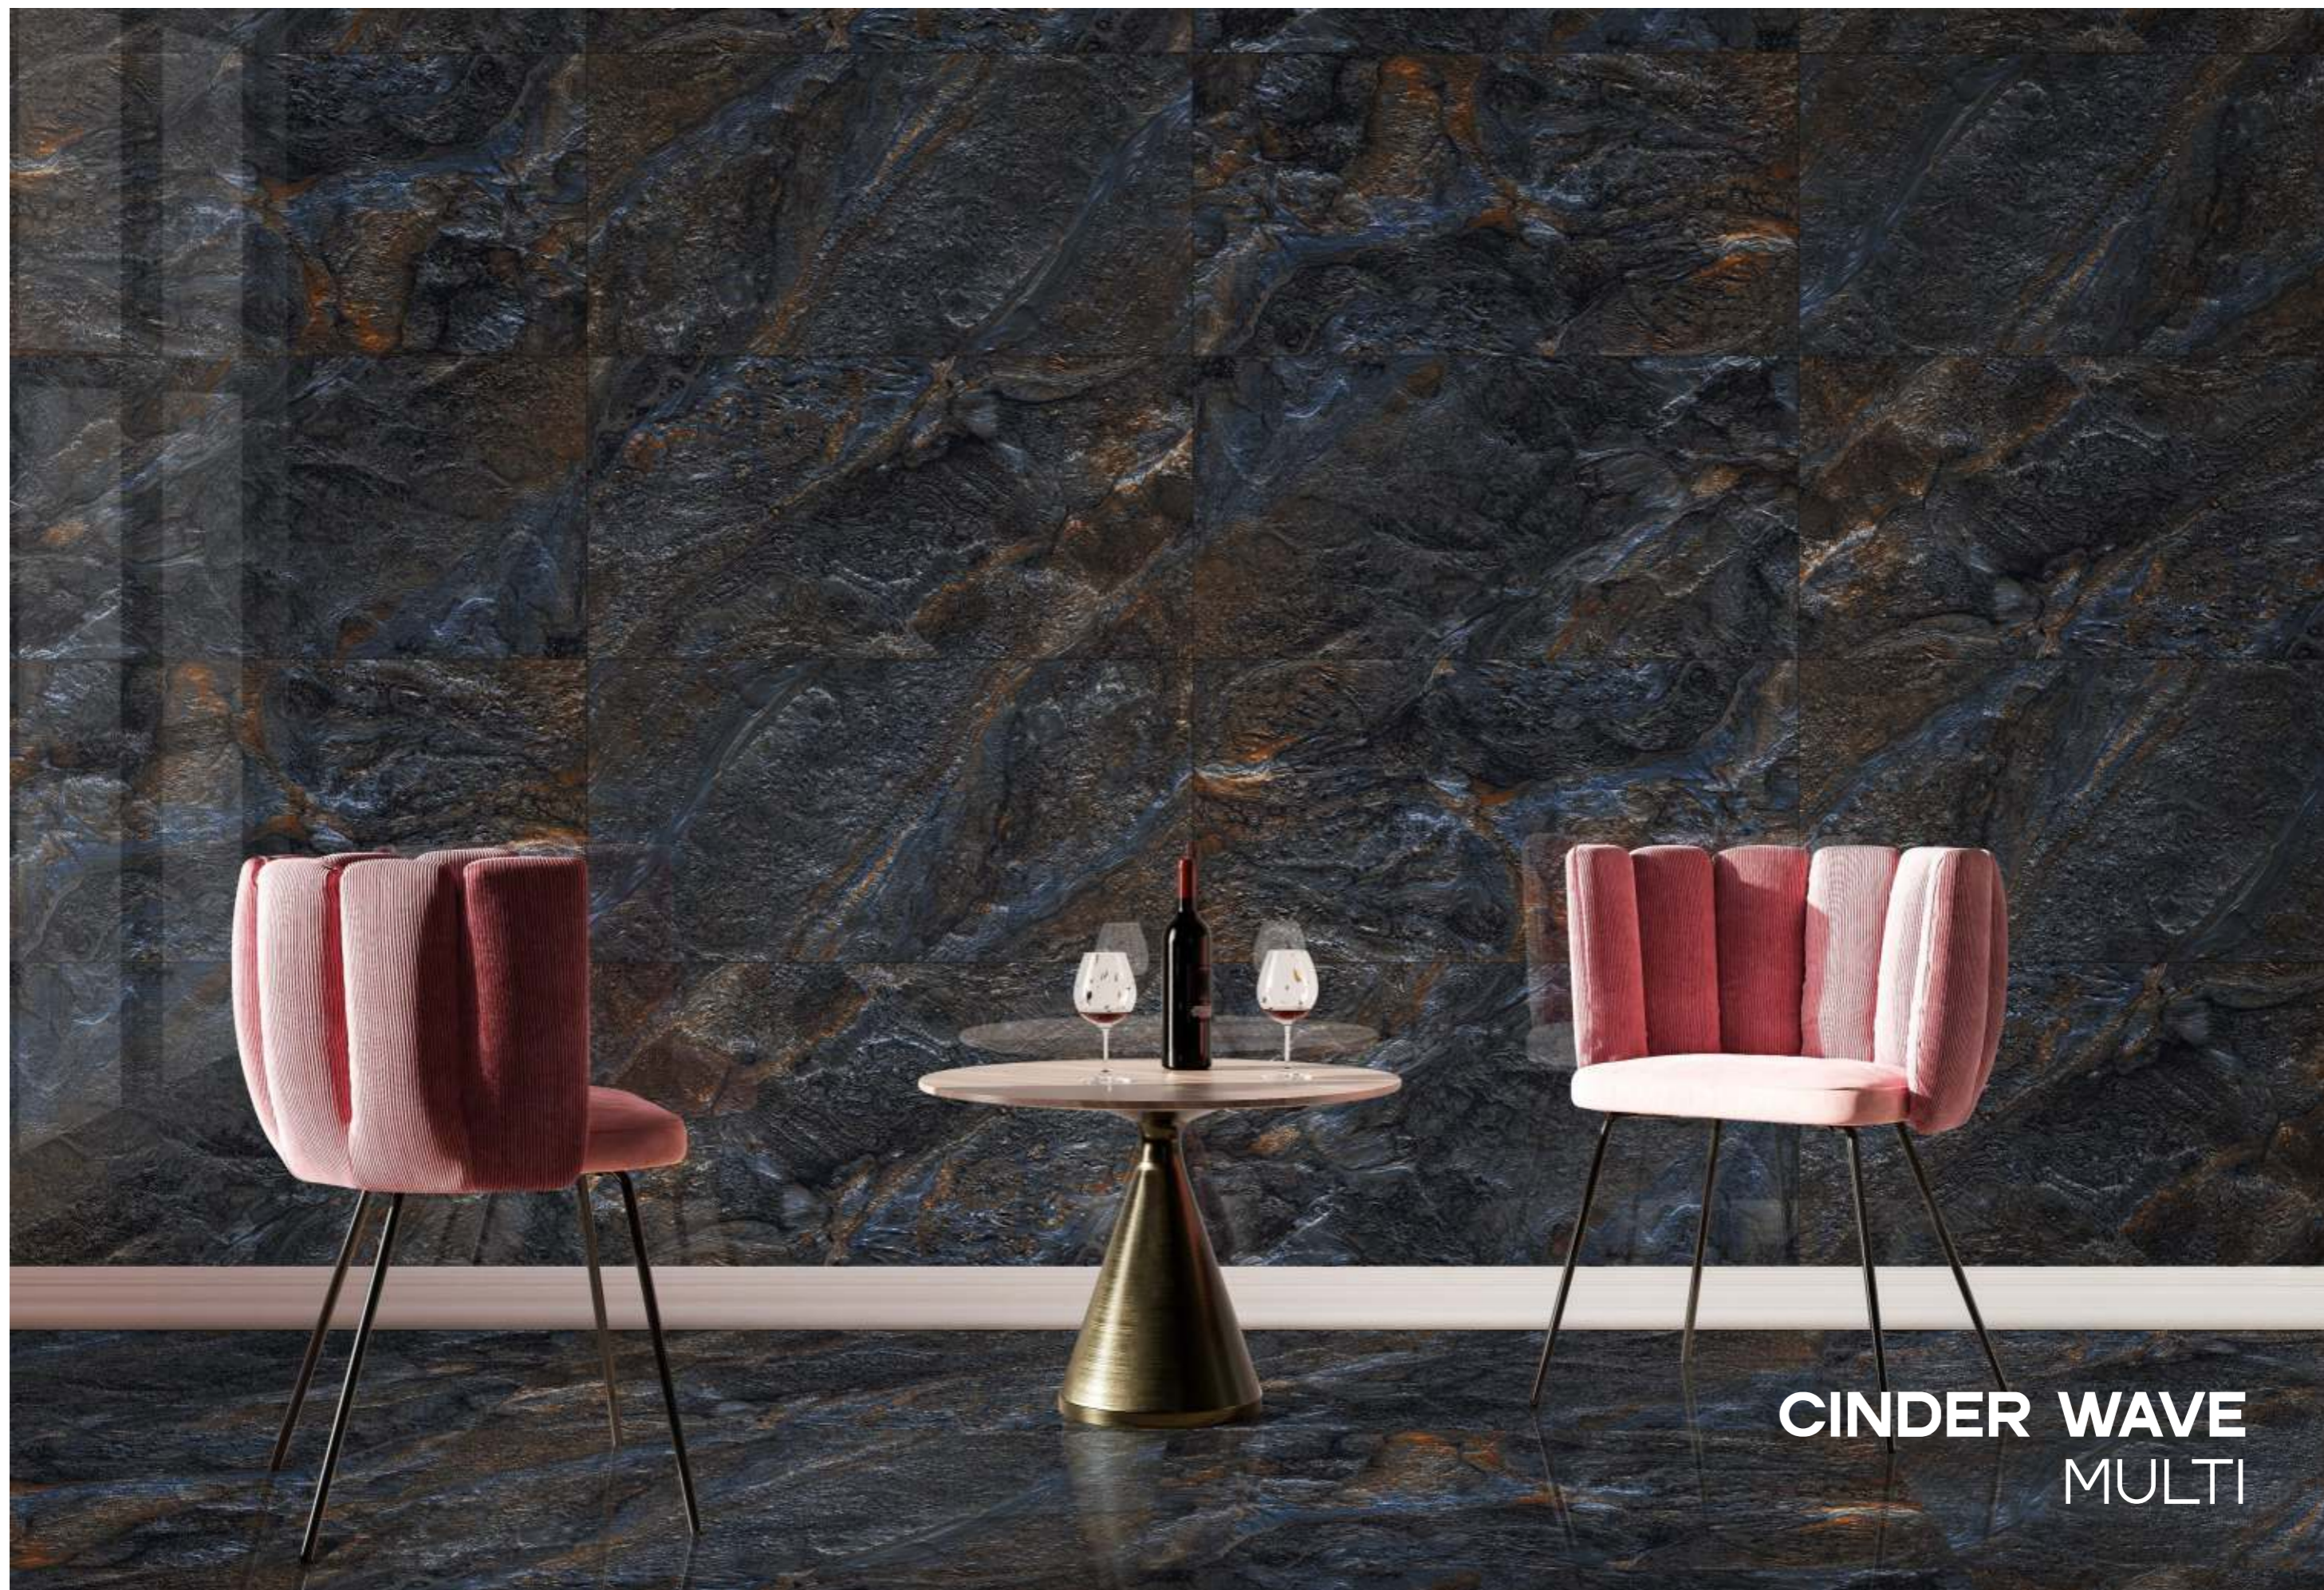

CINDER WAVE
MULTI