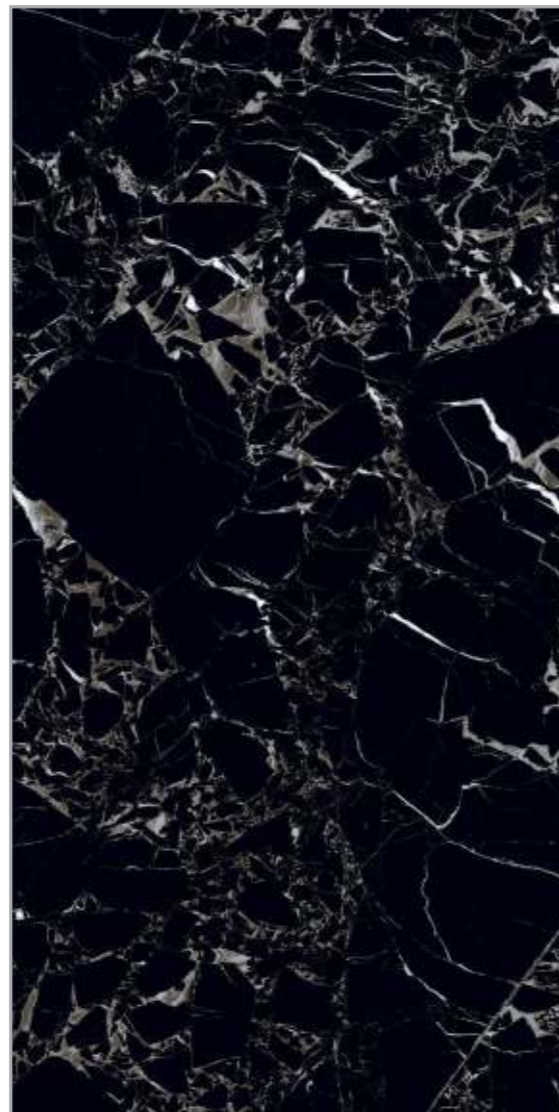

**HIGH
GLOSS**
COLLECTION

ICE
BLACK

600x
1200mm

SURFACE
HIGH GLOSS

« **BACK TO INDEX**