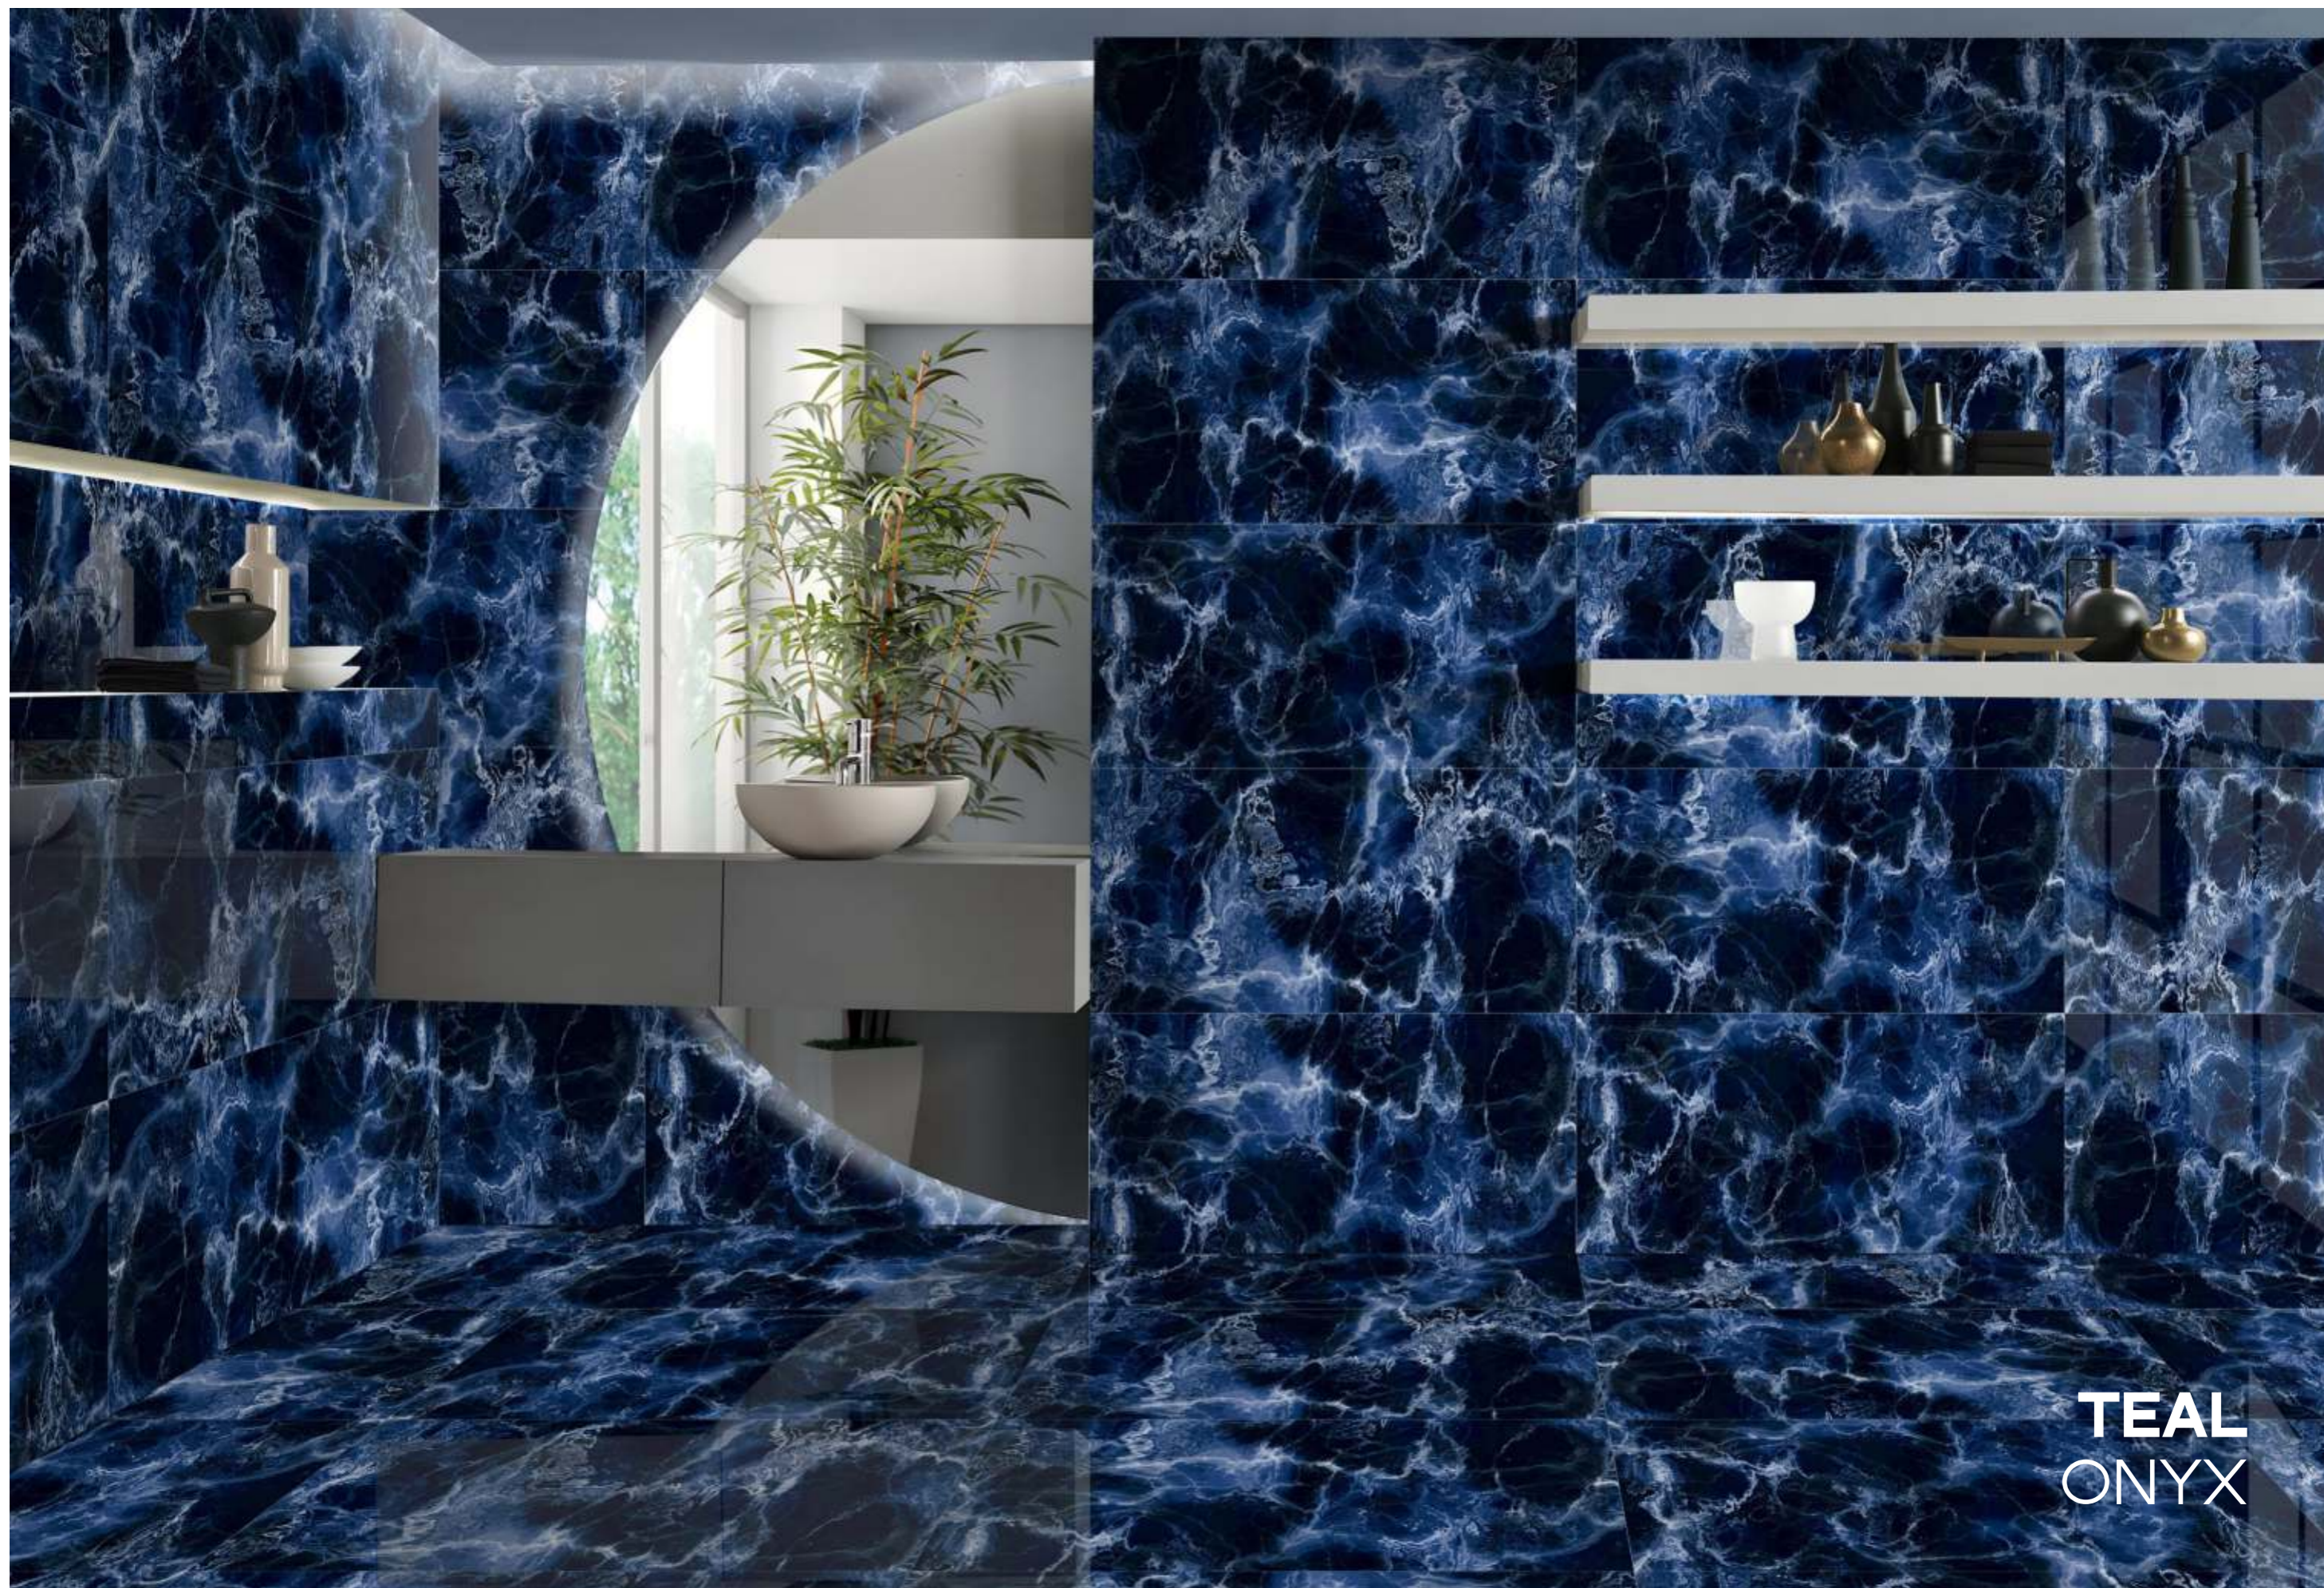

**ROYAL
BROWN**

600x
1200mm

SURFACE
HIGH GLOSS

« **BACK TO INDEX**

SAHARA NOIR
GOLD

**HIGH
GLOSS**
COLLECTION

SAHARA NOIR
GOLD

600x
1200mm

SURFACE
HIGH GLOSS

« **BACK** TO INDEX

**SEASHELL
BLACK**

**HIGH
GLOSS**
COLLECTION

SEASHELL
BLACK

600x
1200mm

SURFACE
HIGH GLOSS

« [BACK TO INDEX](#)

SILVER WAVE
NERO

**HIGH
GLOSS**
COLLECTION

SILVER WAVE
NERO

600x
1200mm

SURFACE
HIGH GLOSS

« **BACK TO INDEX**

SNOWFLAKE
BLACK

**HIGH
GLOSS**
COLLECTION

SNOWFLAKE
BLACK

600x
1200mm

SURFACE
HIGH GLOSS

« **BACK** TO INDEX

TEAL
ONYX

**HIGH
GLOSS**
COLLECTION

**TEAL
ONYX**

600x
1200mm