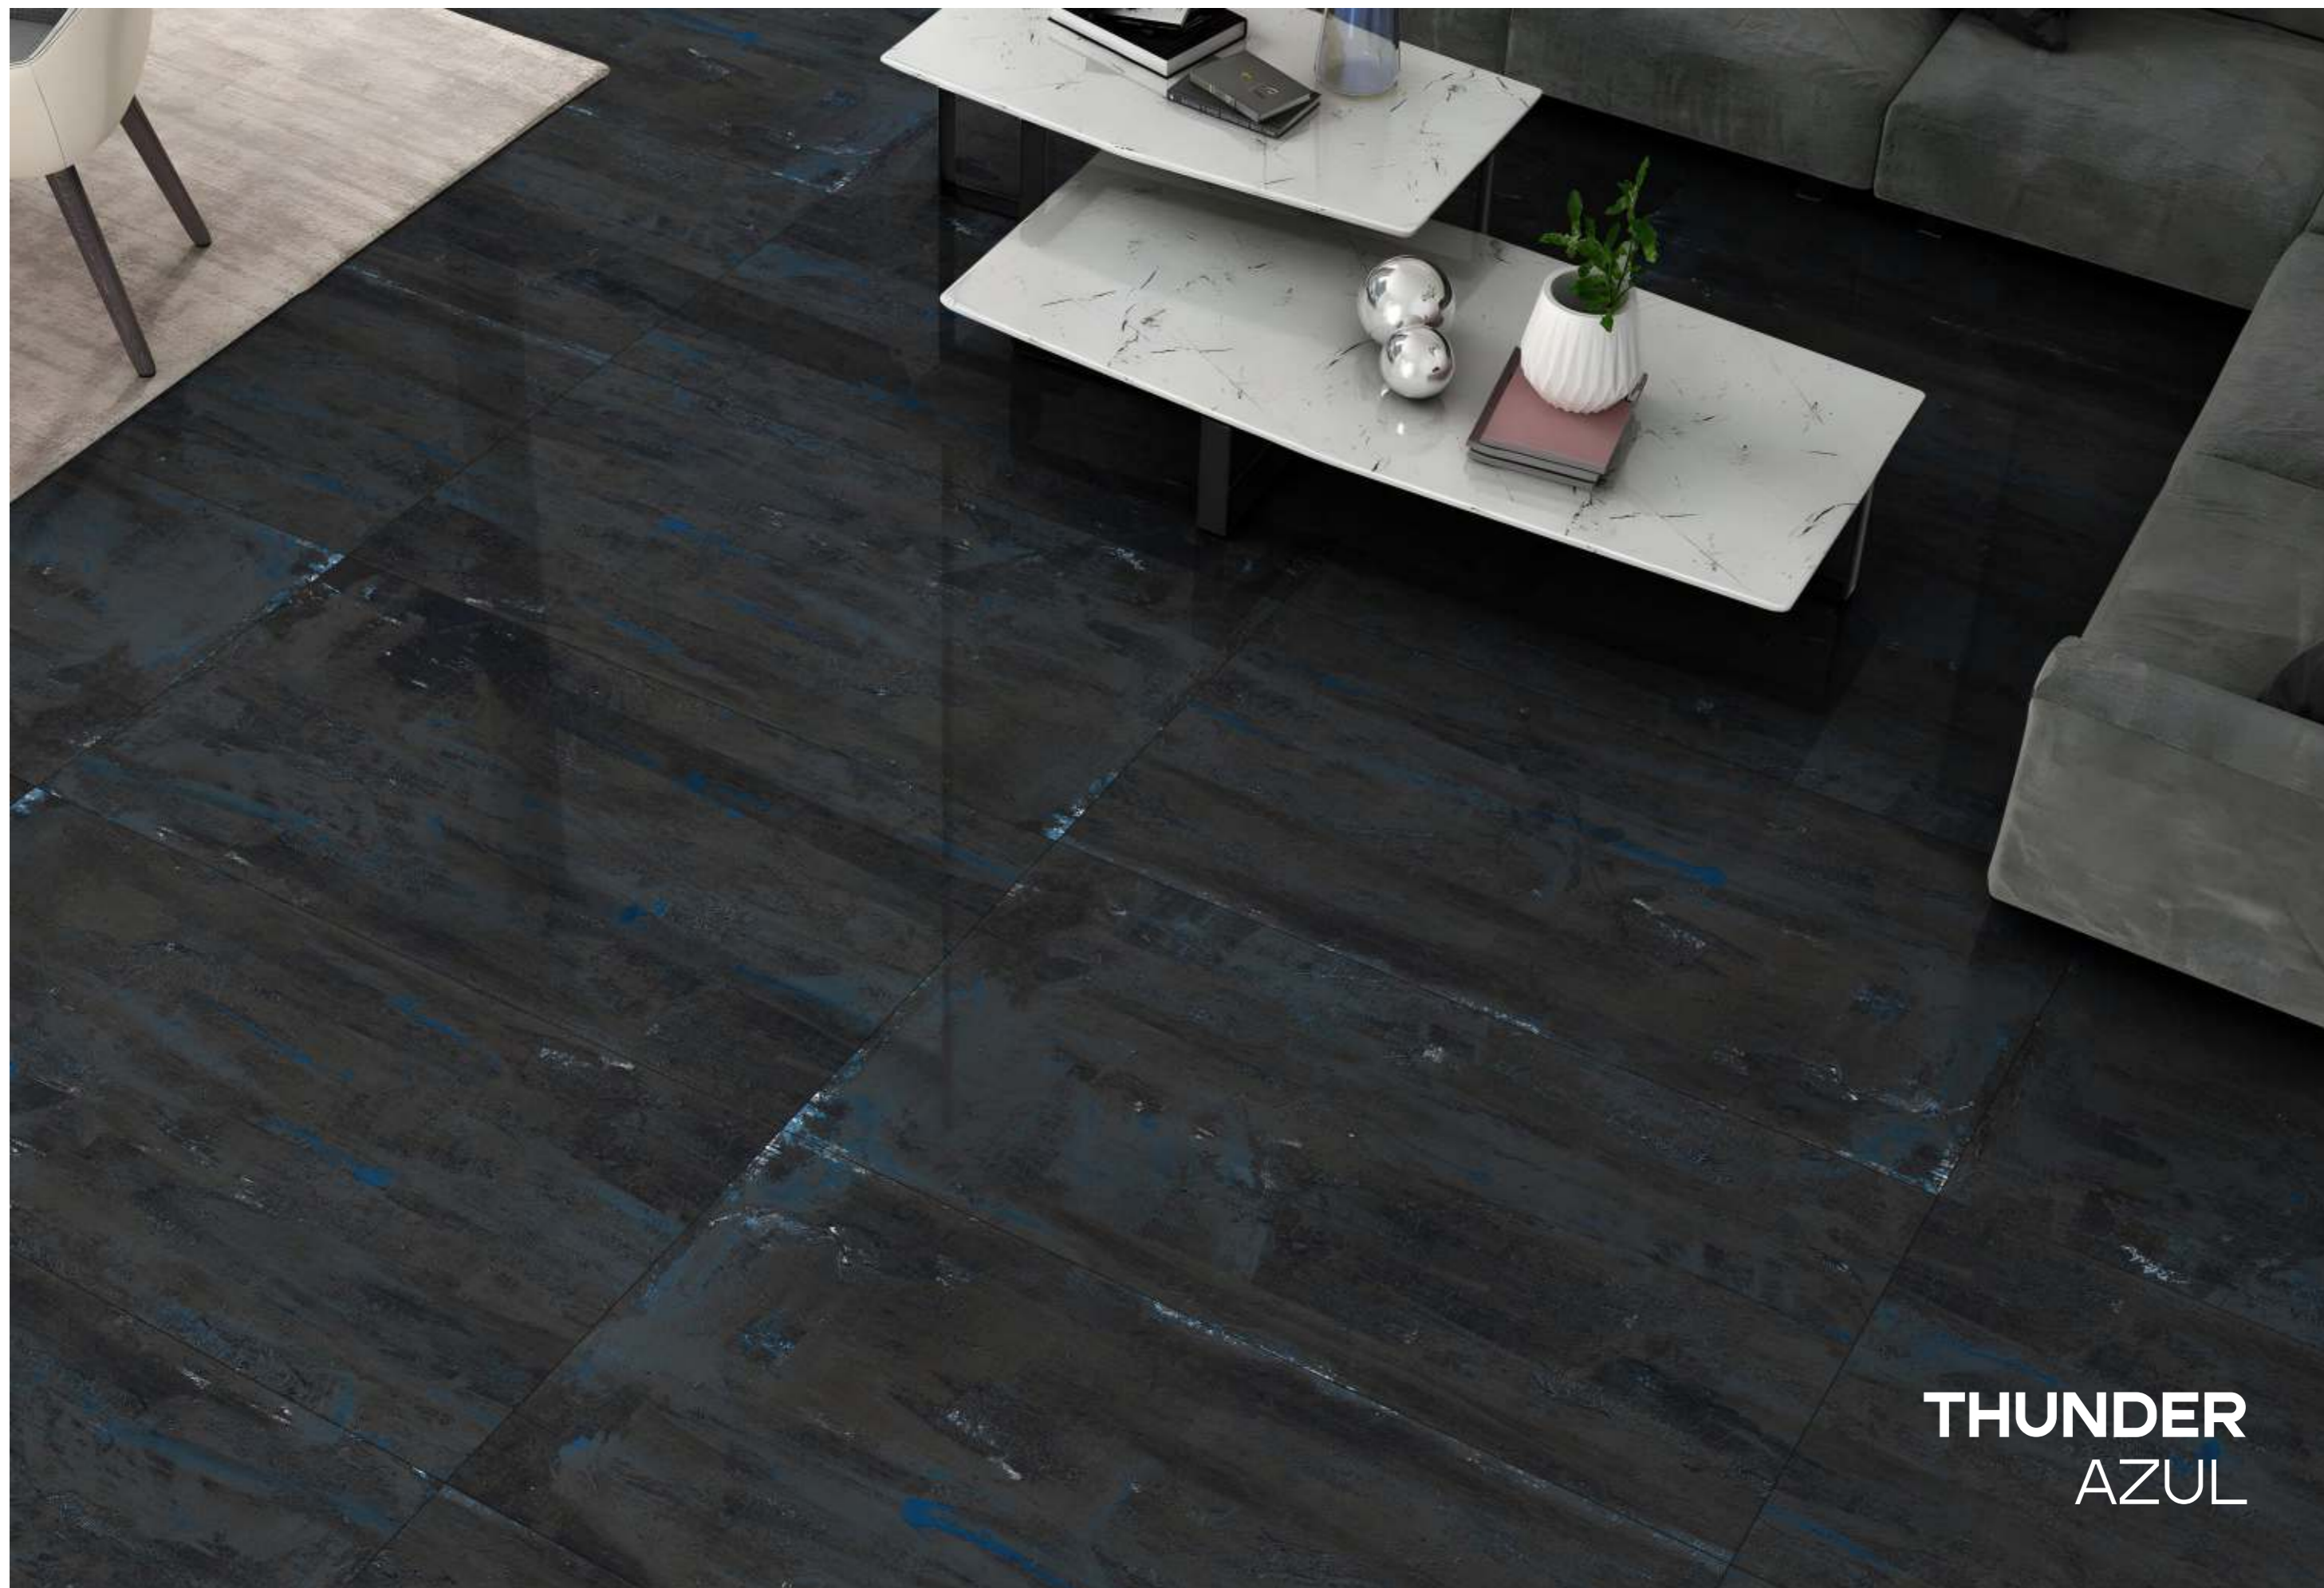

THUNDER
AZUL