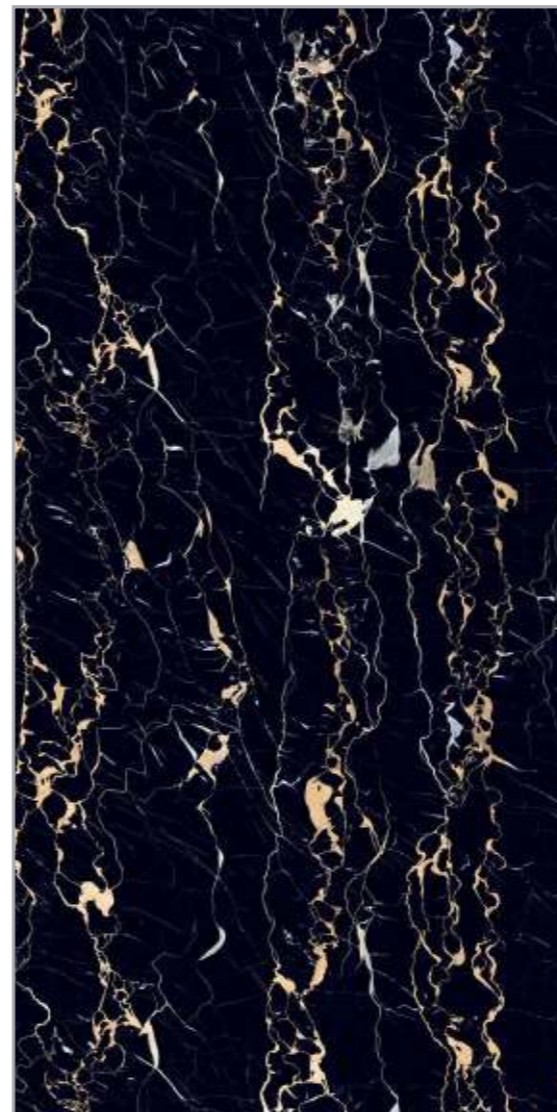

CINDER WAVE
MULTI

**HIGH
GLOSS**
COLLECTION

CINDER WAVE
MULTI

600x
1200mm

SURFACE
HIGH GLOSS

« **BACK TO INDEX**

CLONIC
BLACK

**HIGH
GLOSS**
COLLECTION