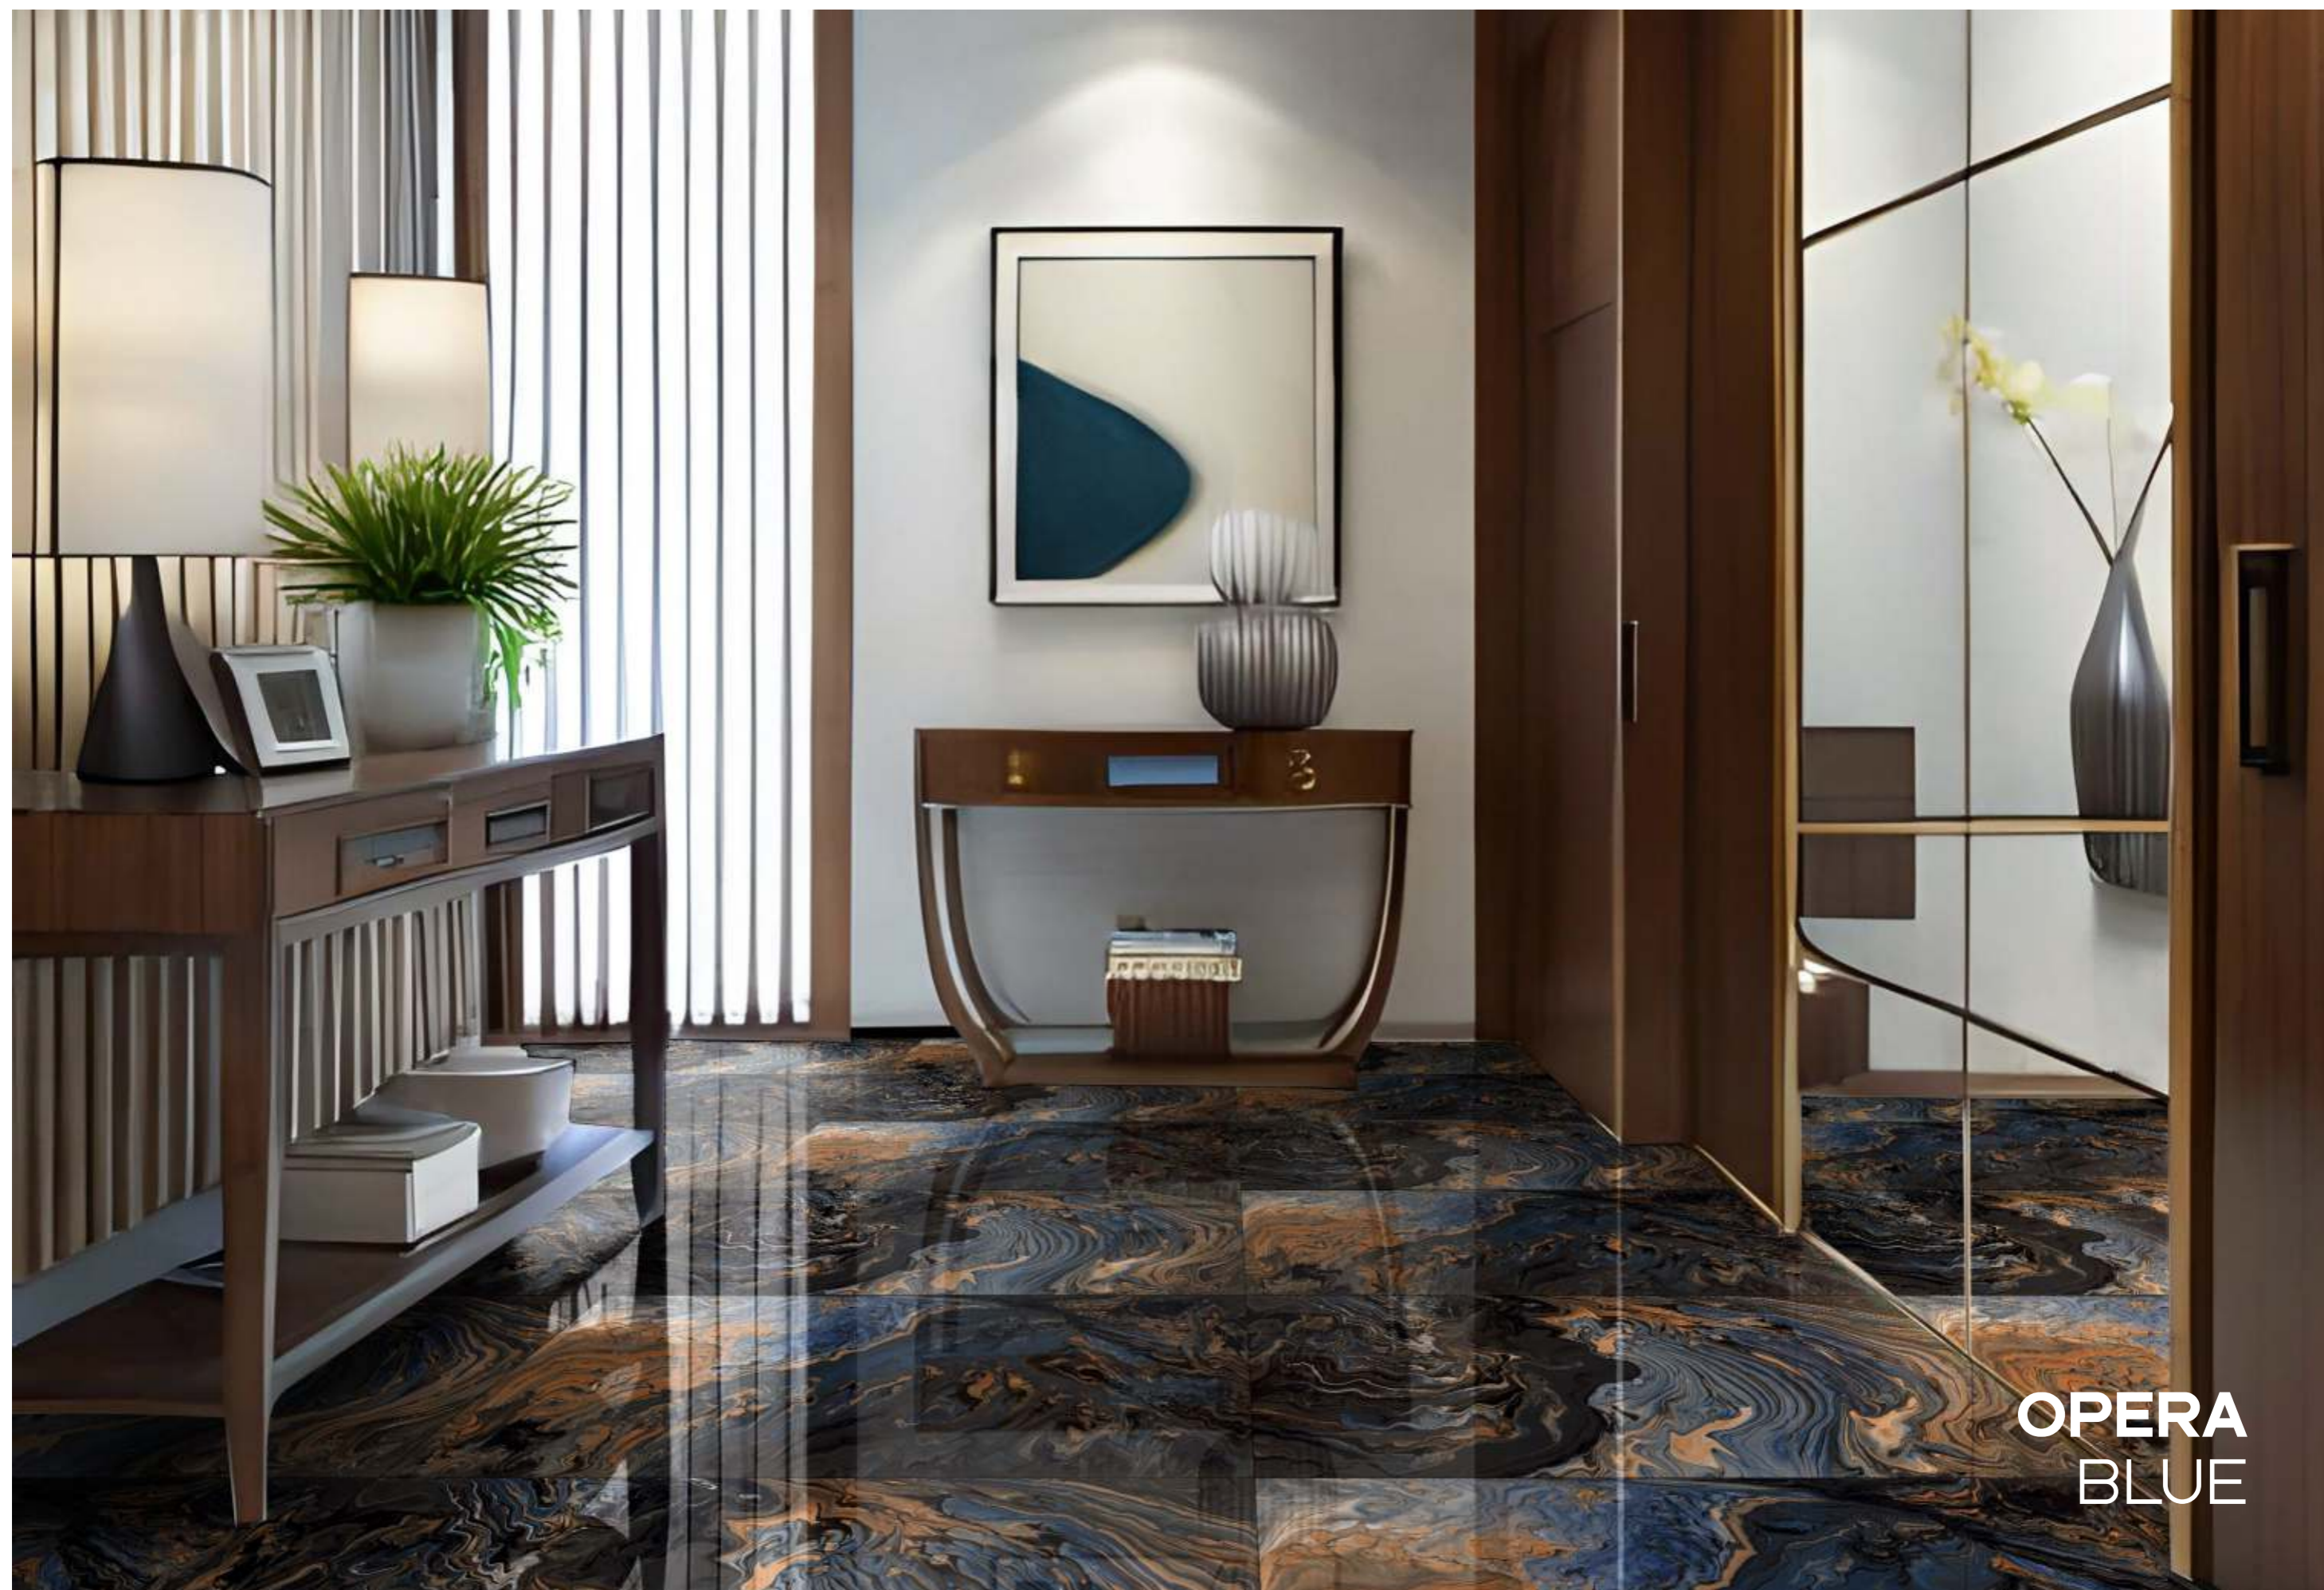

OPERA
BLACK

**HIGH
GLOSS**
COLLECTION

**OPERA
BLACK**

600x
1200mm

SURFACE
HIGH GLOSS

« **BACK TO INDEX**

OPERA
BLUE

**HIGH
GLOSS**
COLLECTION