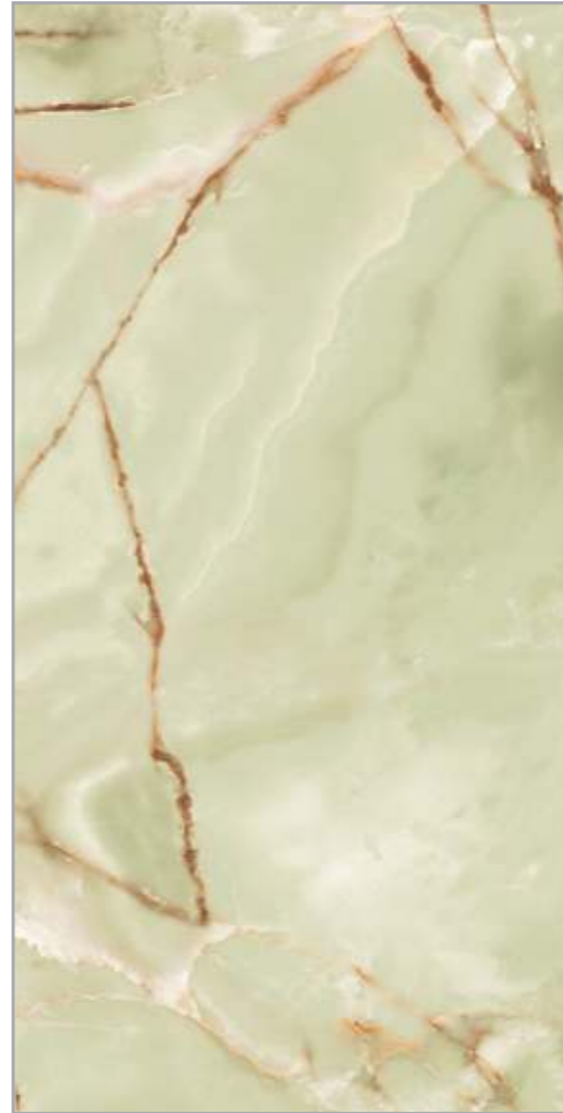

GLOSSY
COLLECTION

ASGARD LIME
GREEN

600x
1200mm

SURFACE
GLOSSY