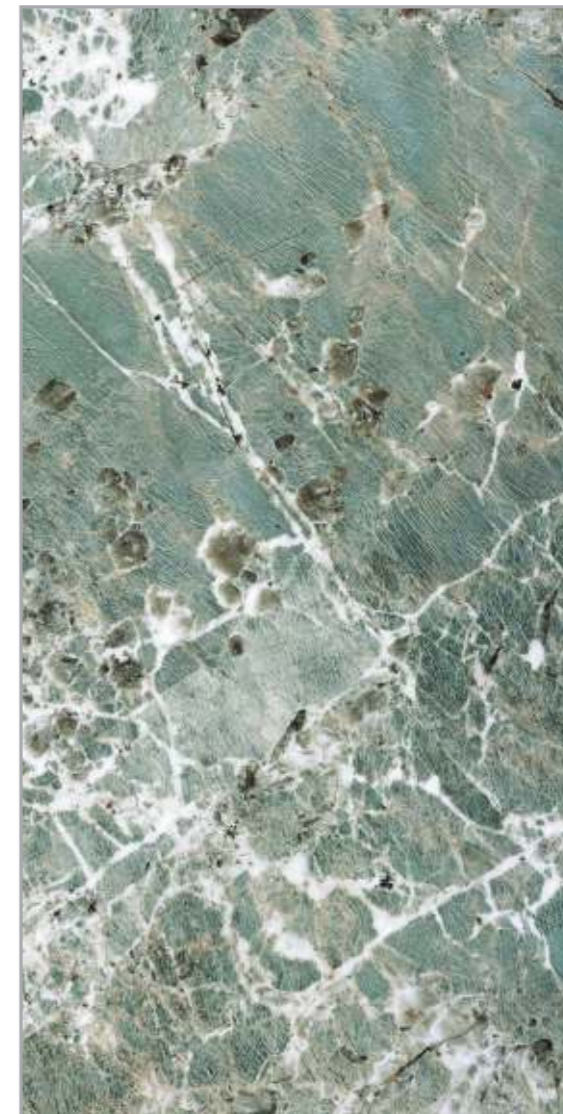

GLOSSY
COLLECTION

PRIZMA
MINT

600x
1200mm

SURFACE
GLOSSY