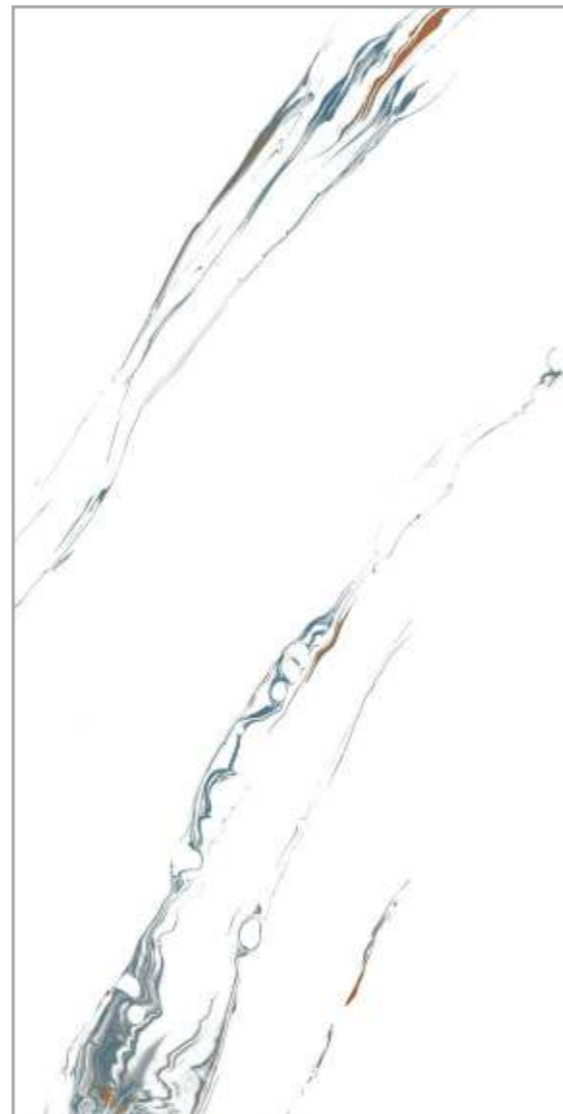

**MORRIS**  
GREY

600x  
1200mm

SURFACE  
**GLOSSY**

**NOCTIC**  
**BLUE**

**GLOSSY**  
COLLECTION

**NOCTIC**  
**BLUE**

600x  
1200mm

SURFACE  
**GLOSSY**