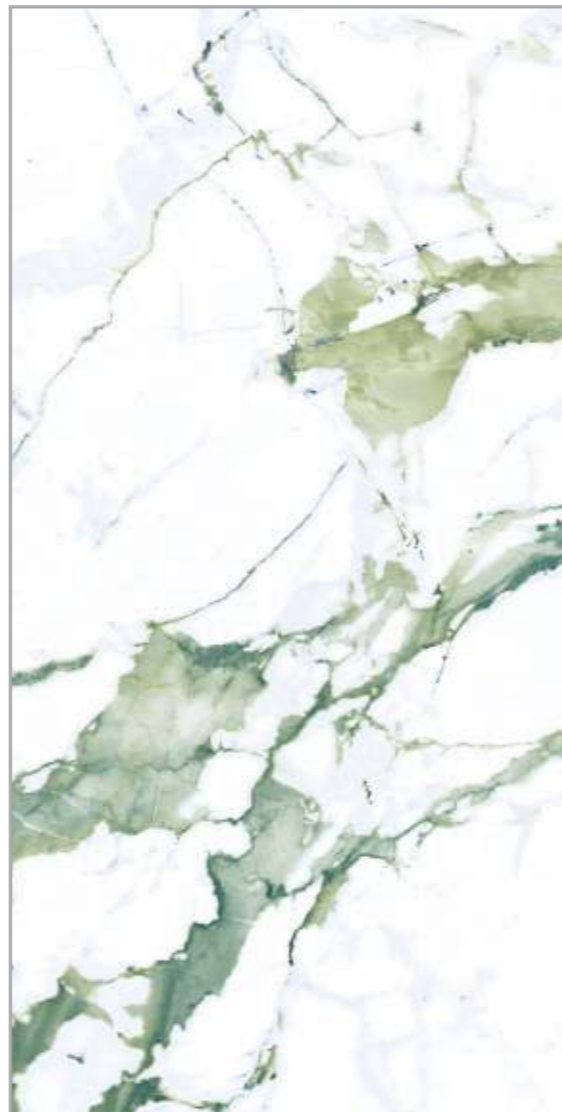

GLOSSY

COLLECTION

SAFARI

600x
1200mm

SURFACE
GLOSSY