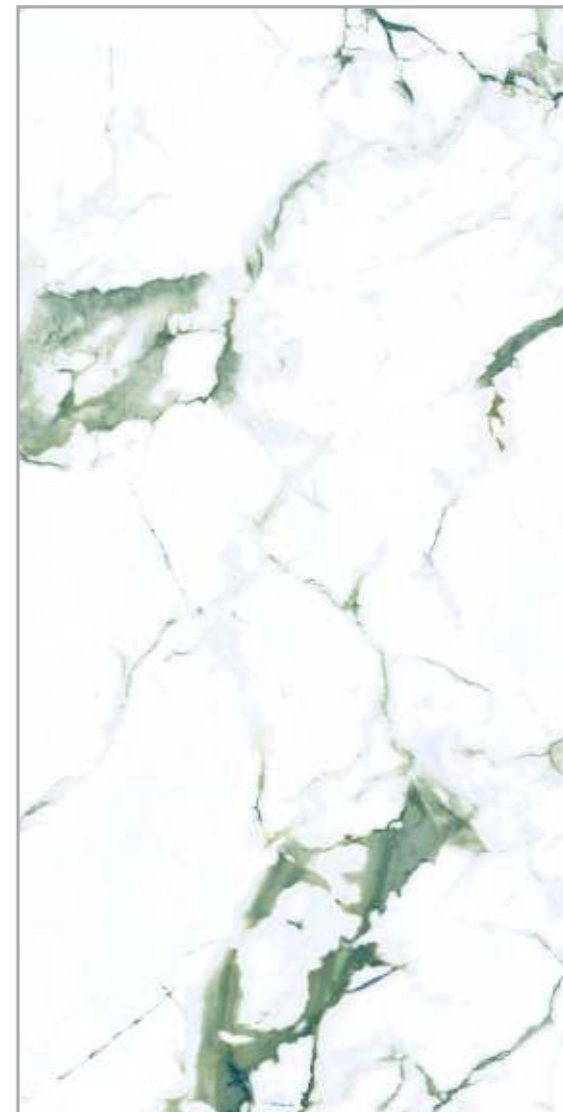

GLOSSY

COLLECTION

SAFARI

600x
1200mm

SURFACE
GLOSSY