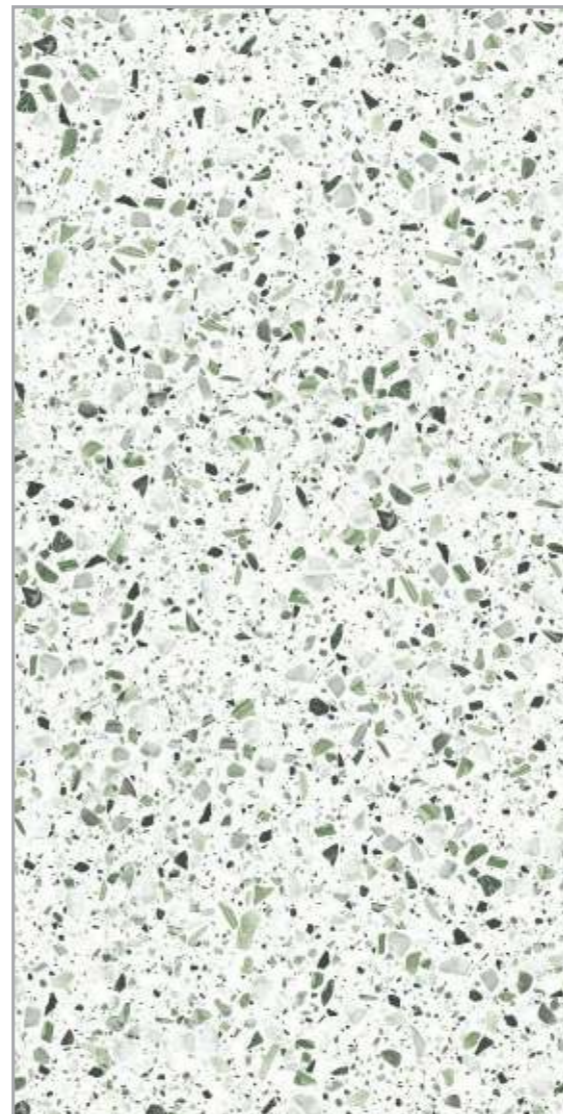

GLOSSY
COLLECTION

LIEM
PISTA

600x
1200mm

SURFACE
GLOSSY