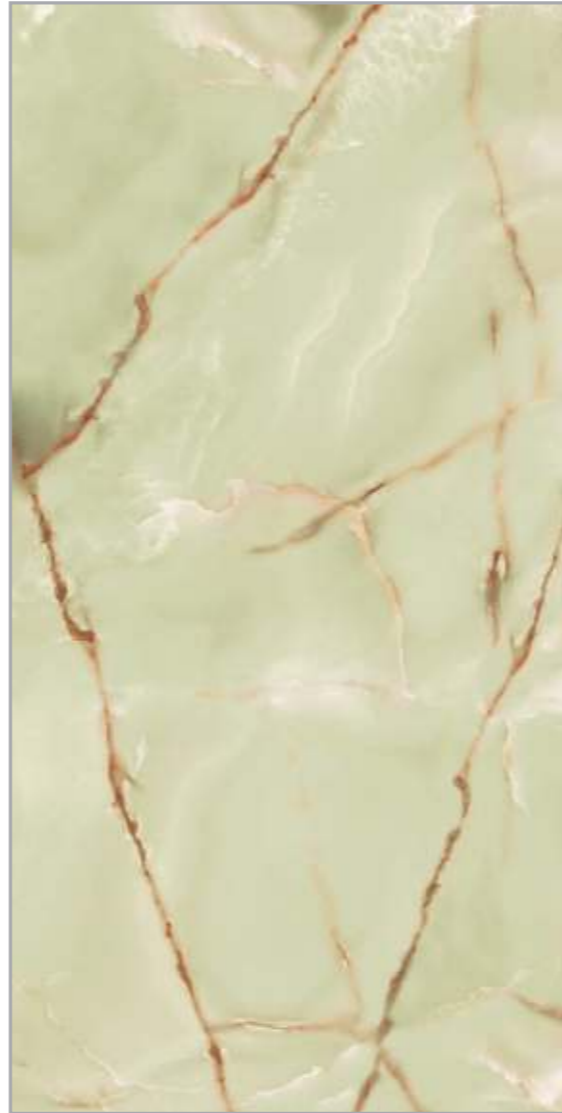

GLOSSY
COLLECTION

ASGARD LIME
GREEN

600x
1200mm

SURFACE
GLOSSY