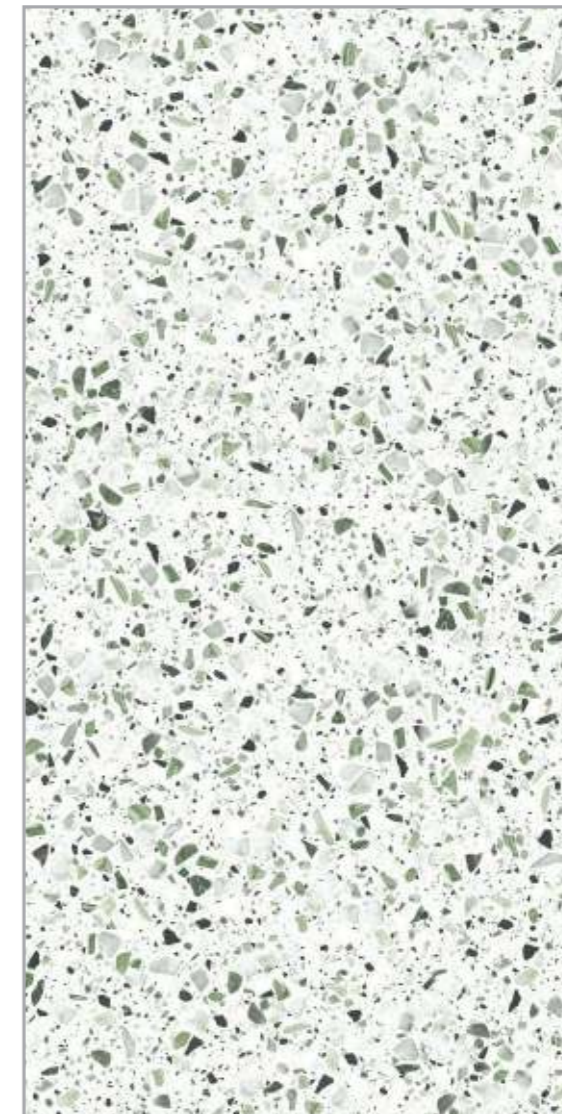

GLOSSY
COLLECTION

LIEM
PISTA

600x
1200mm

SURFACE
GLOSSY