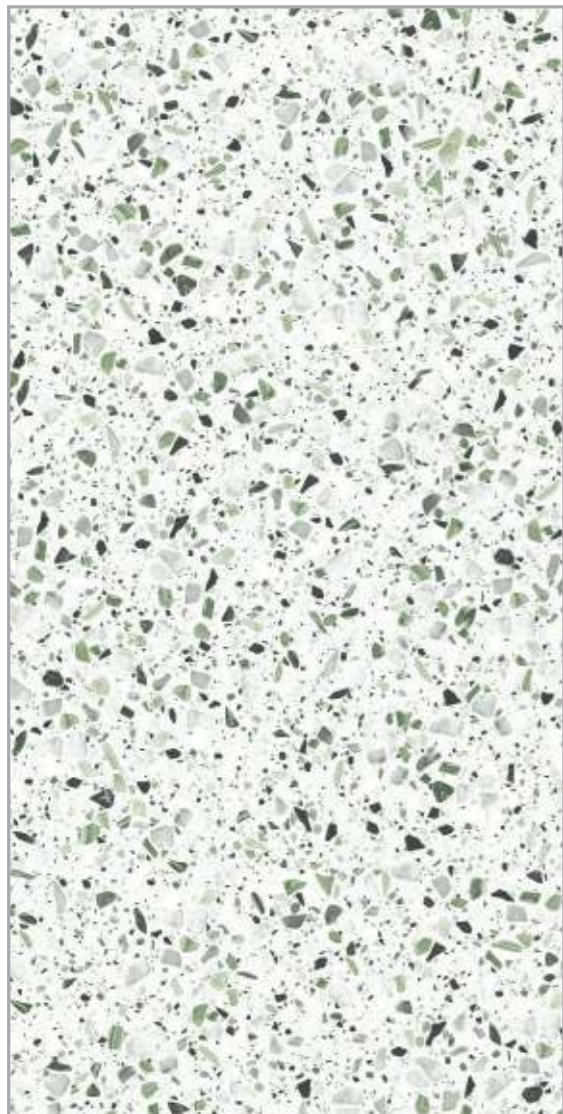

GLOSSY
COLLECTION

LIEM
PISTA

600x
1200mm

SURFACE
GLOSSY