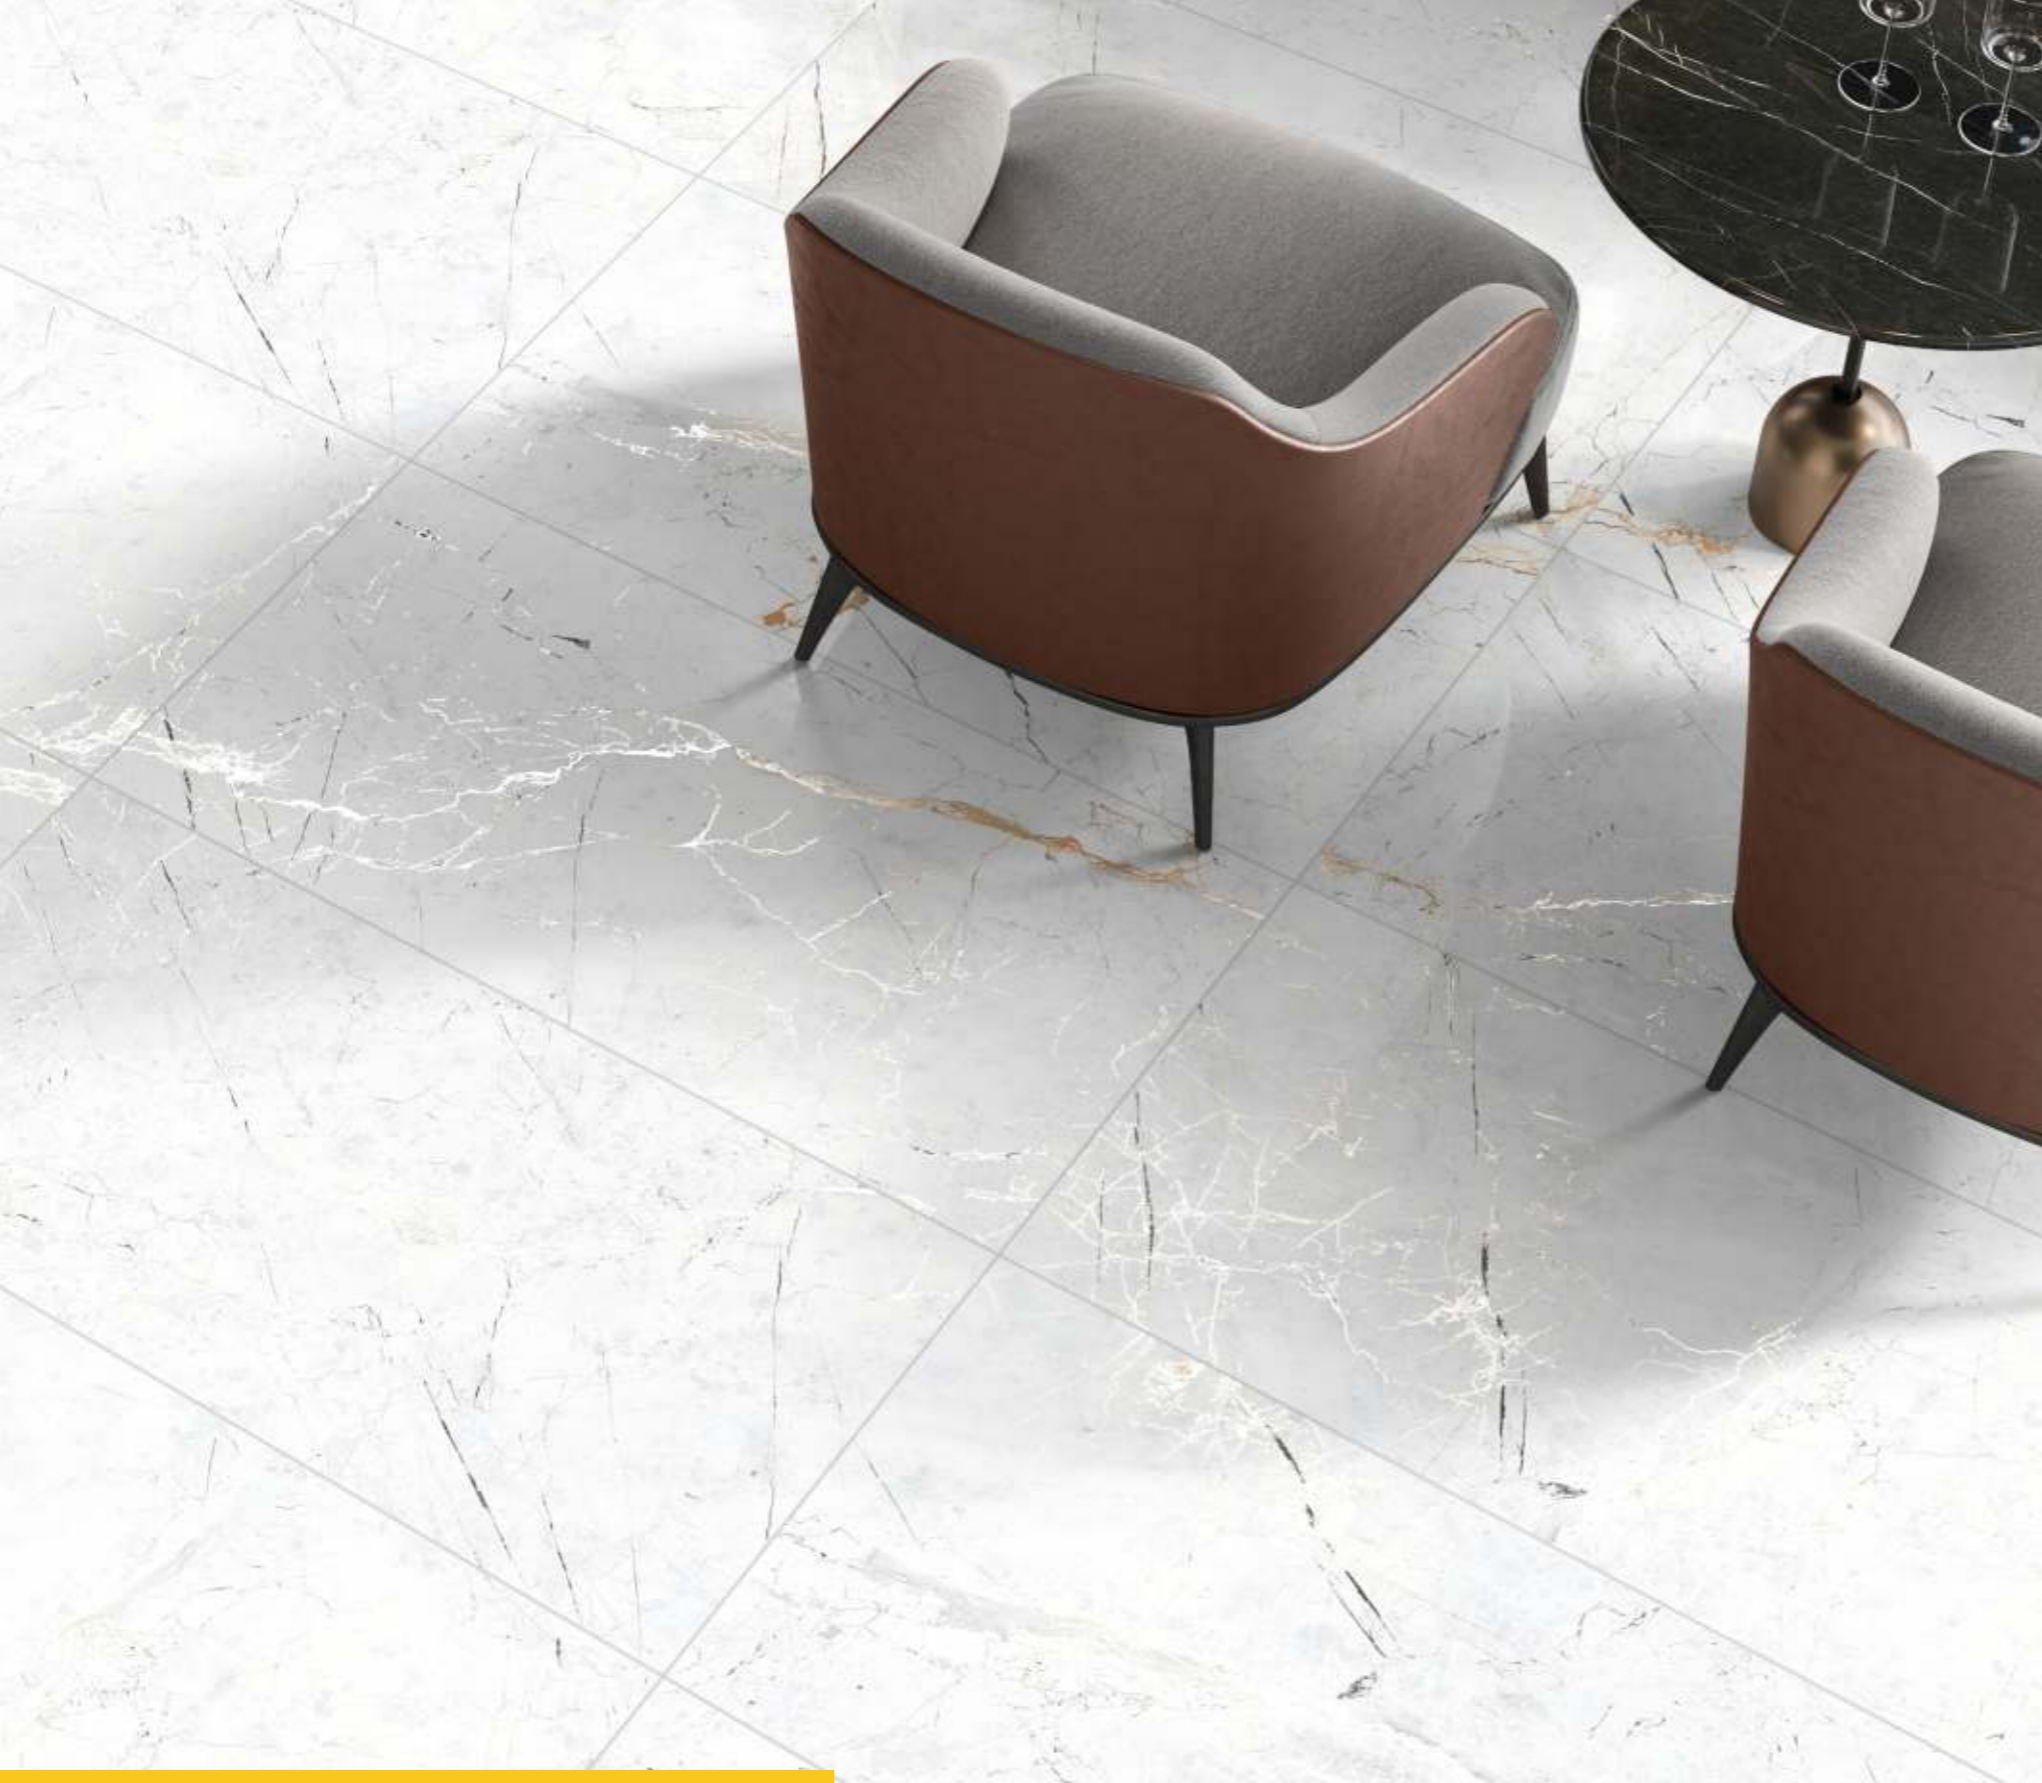

VICTORIA GOLD