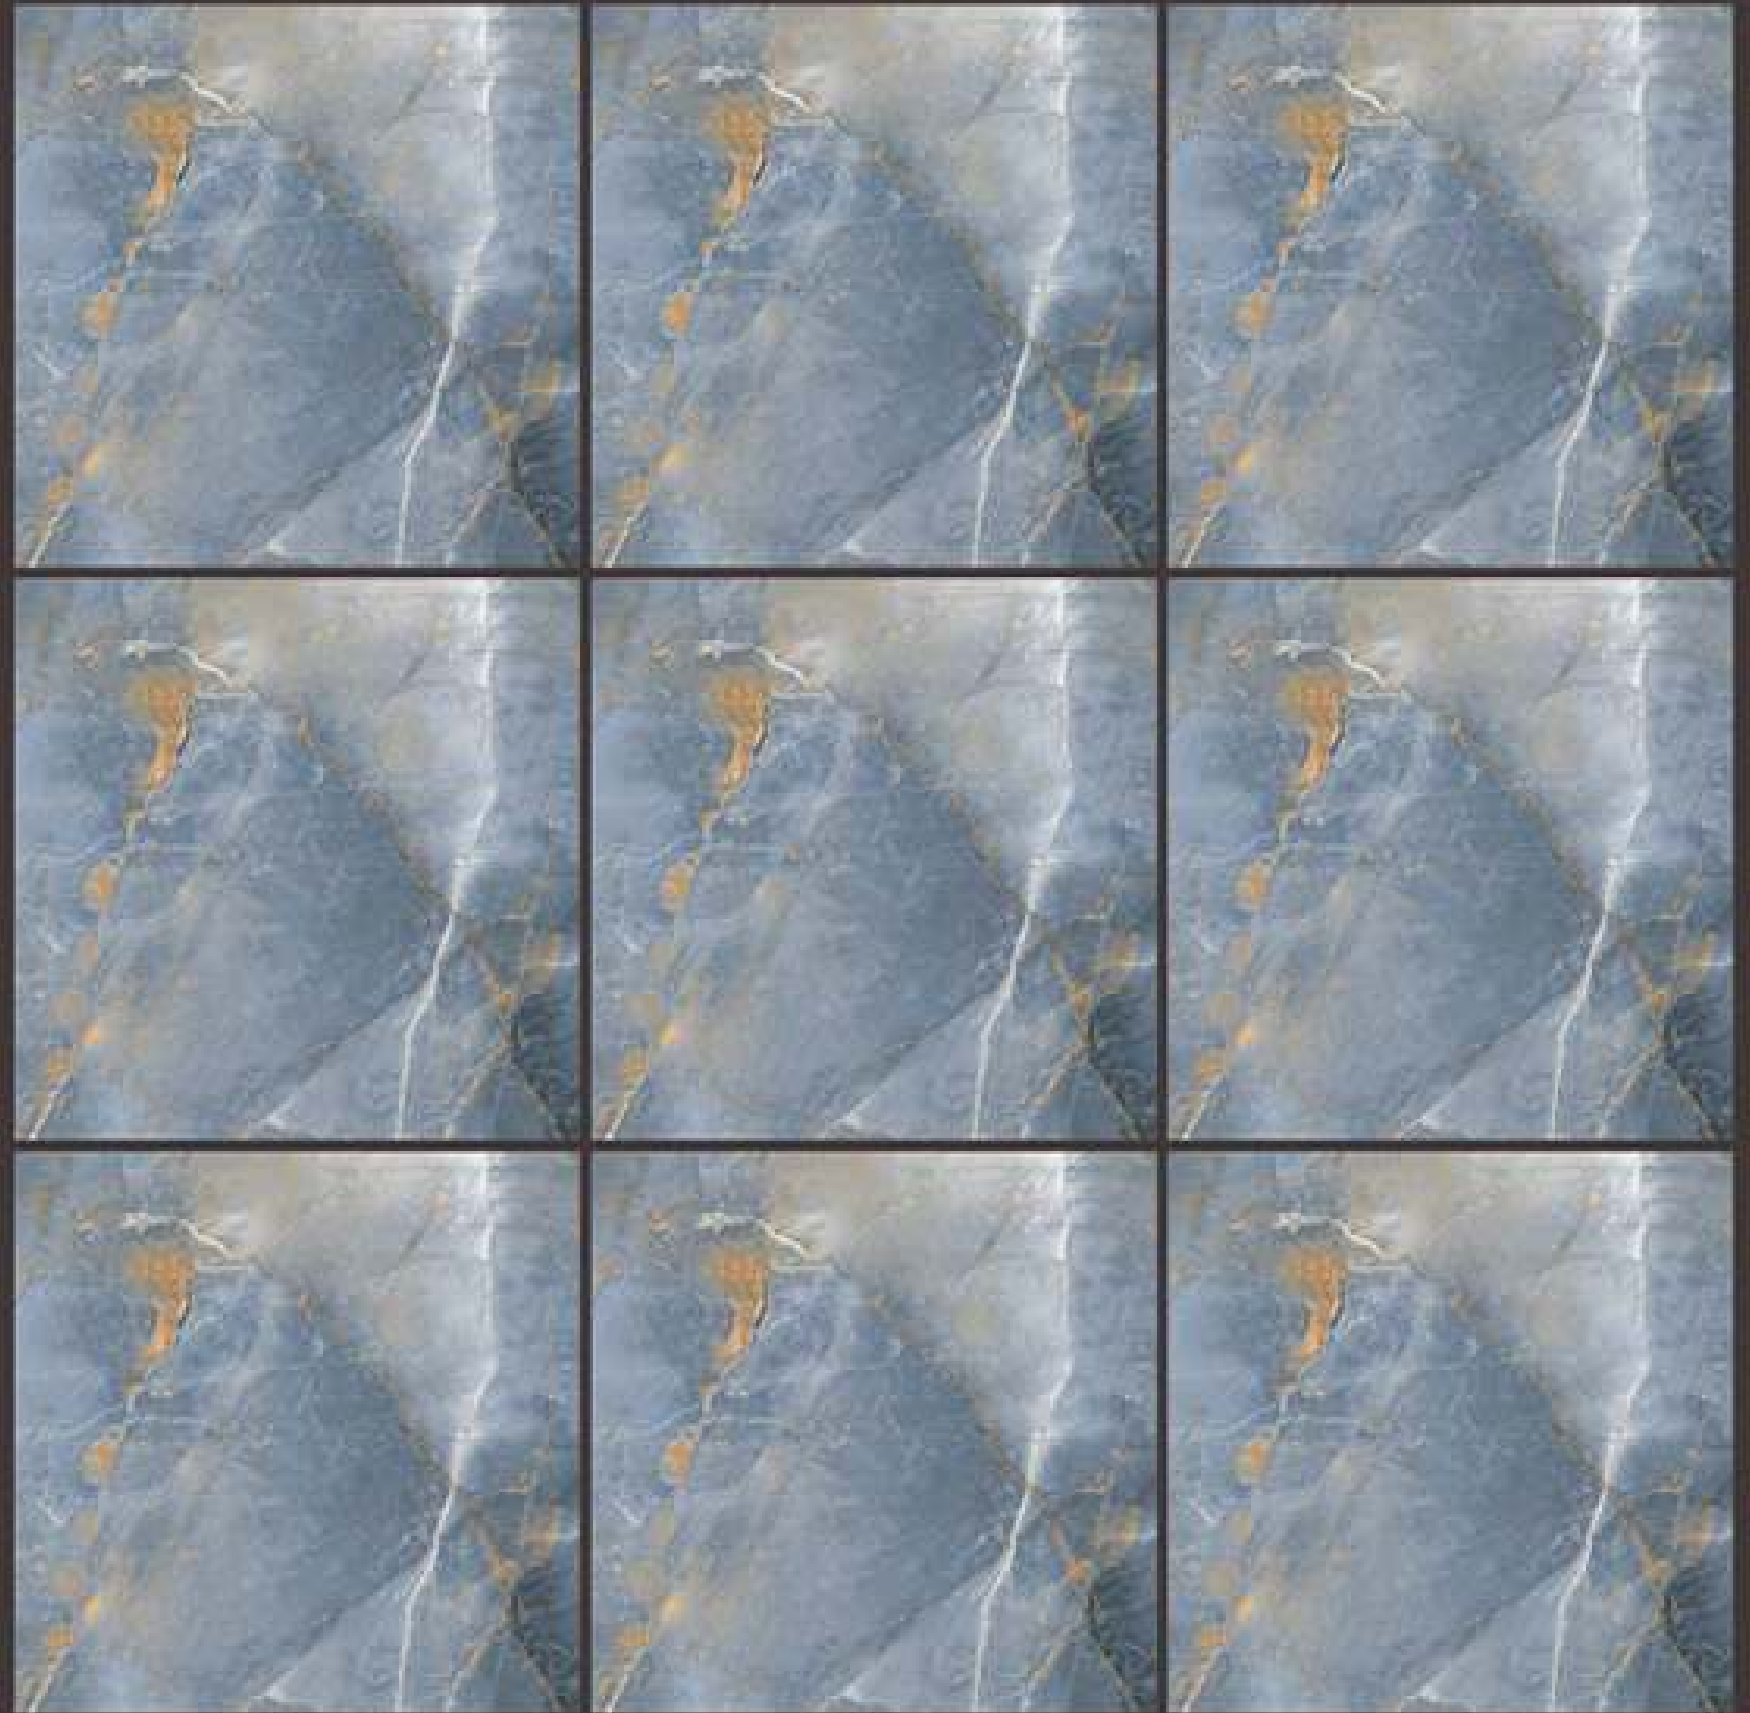

**Marble
Plain Series**

**Digital Floor Tile
300x300MM**

10292