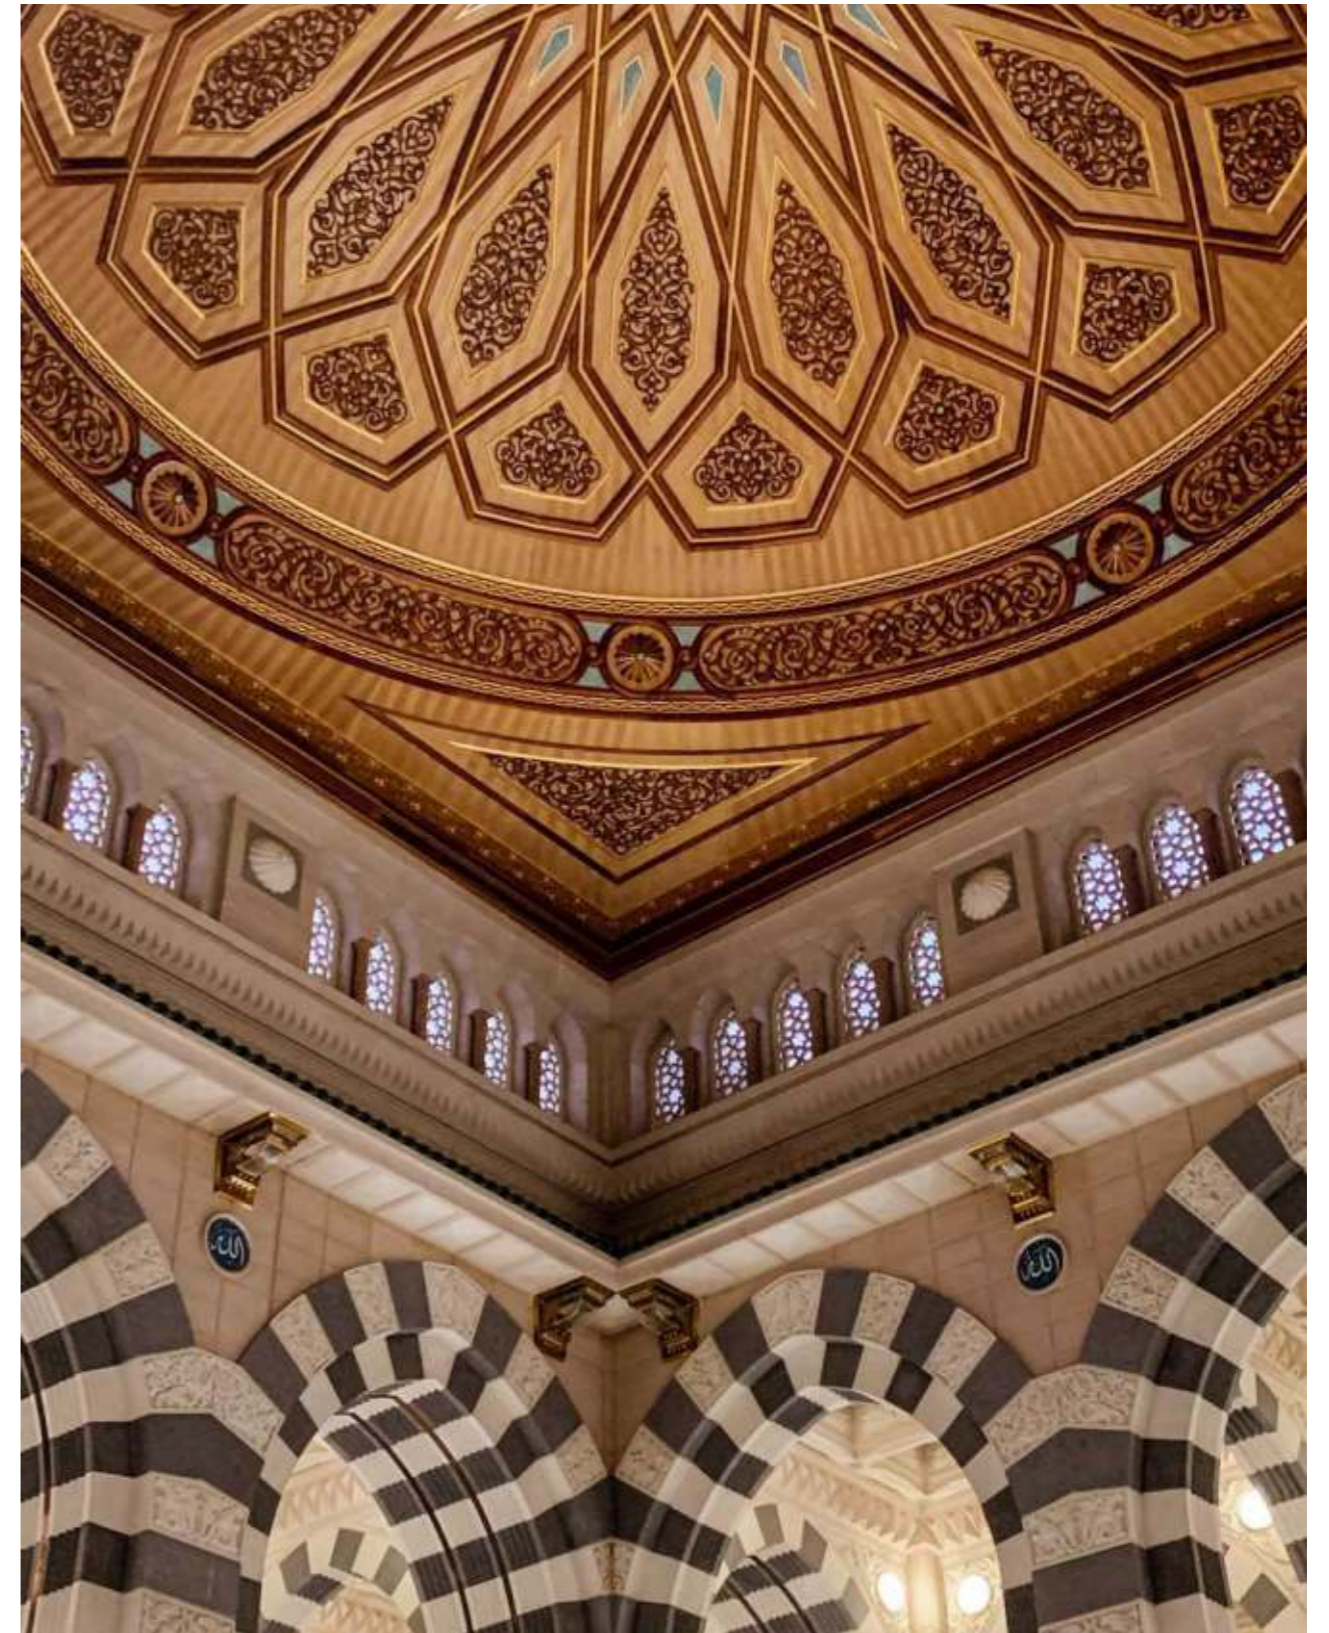

Wall Tiles

WALL TILES | 250x375mm

GLOSSY FINISH

GLOSSY

1859-LT

1859-HL-1

1859-DK

1860-DK