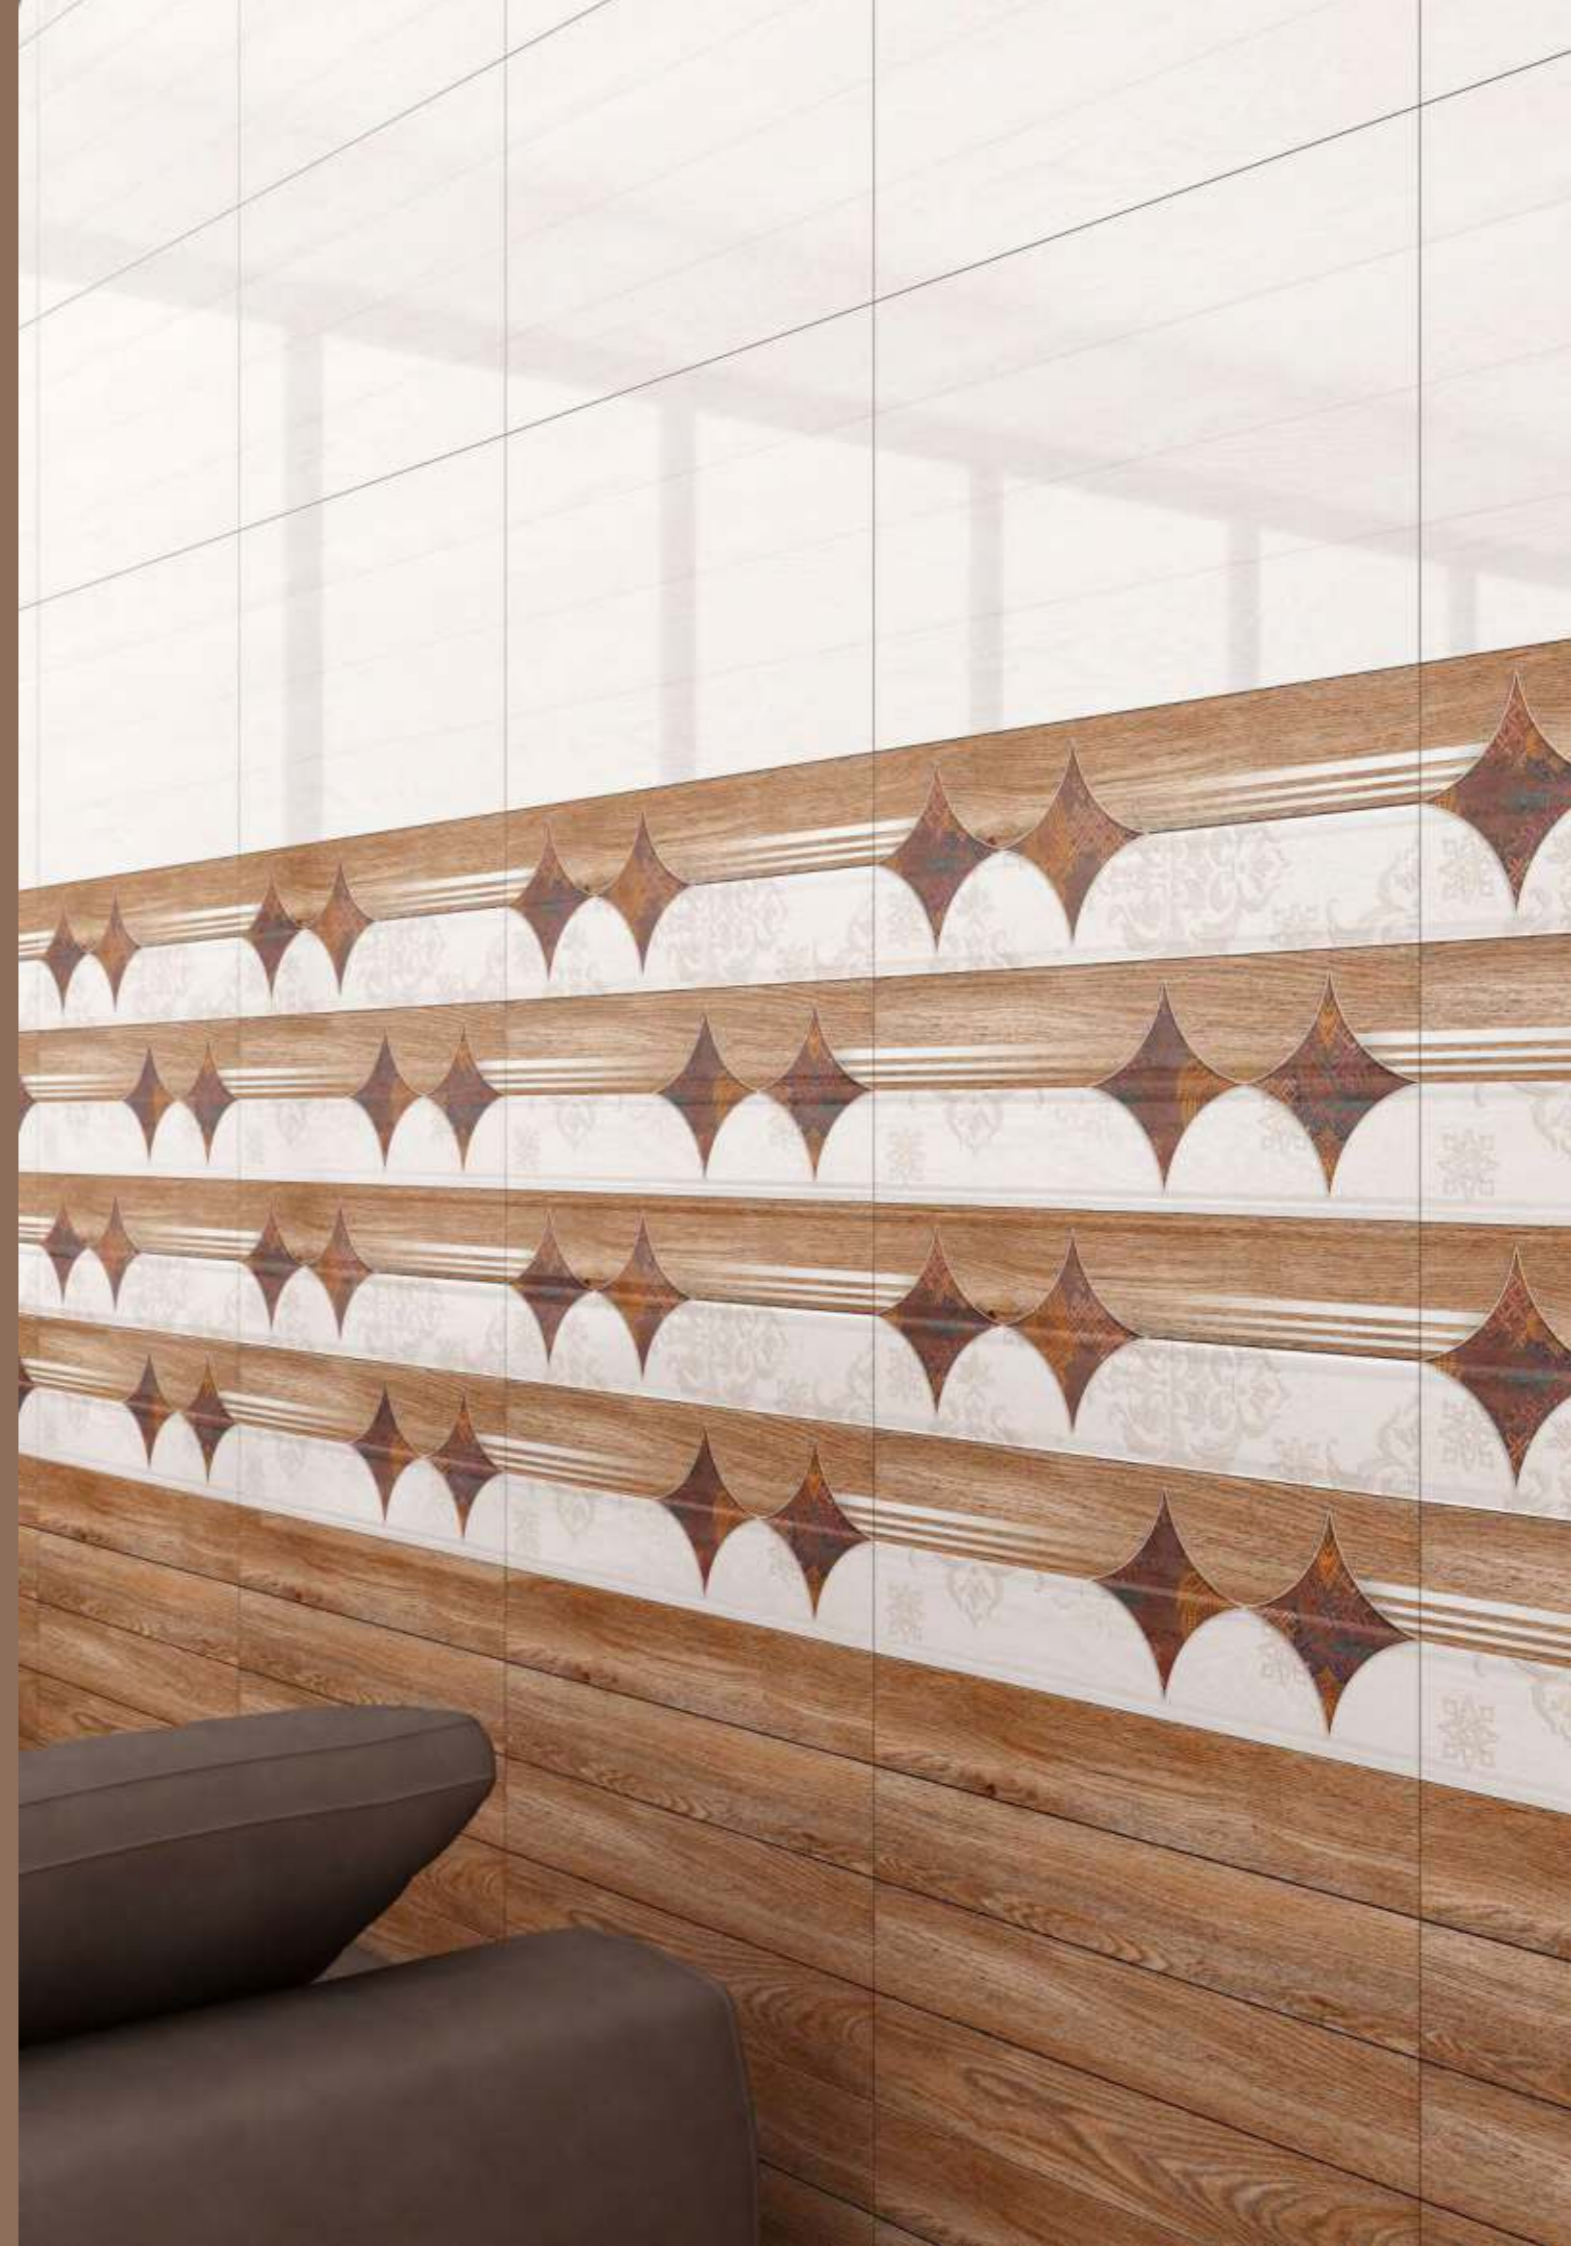

1740-DK

ACHIEVE SPACE  
STRIKINGLY FRESH YET  
CLASSIC

The natural finish captures the original essence of the material and underlines its aesthetic qualities, such as colouring, veins and textures. Resistant and versatile, the natural surface finish is recommended For use on walls in residential, commercial and public high traffic areas