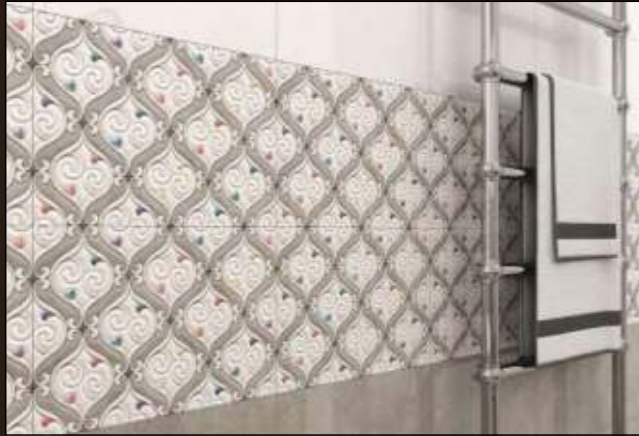

Artistry in every tiles