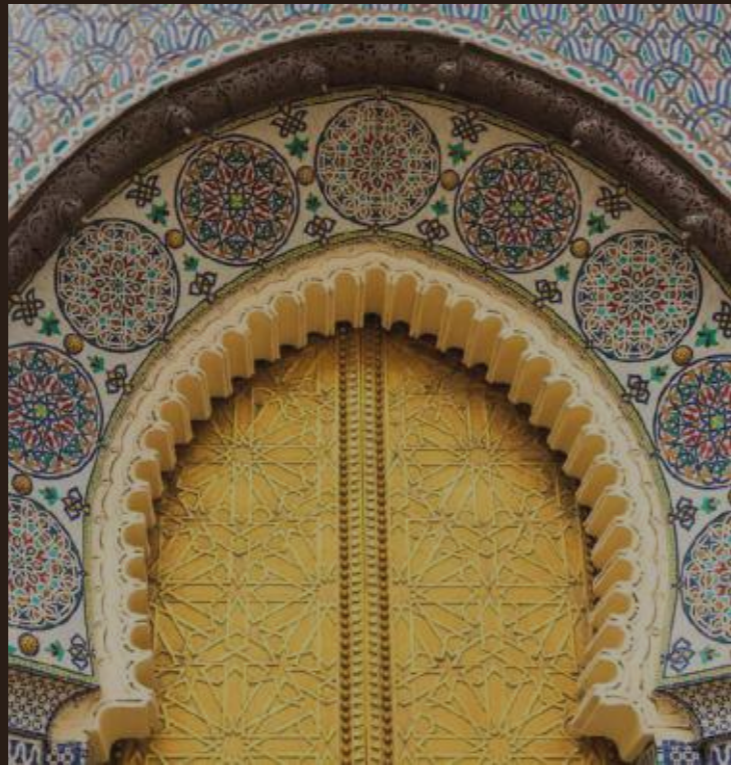

## CREATE A VISUALLY APPEALING SPACE WITH THE CHARMING DESIGN

Jubely wall tiles take their inspiration from the industrial style typical of the capitals of northern Europe, harmonising with the coordinated floors to reflect the greatness and sophisticated vitality of those cities. The series mirrors the elegance of treatments developed through graphical patterns reproducing the surface textures.