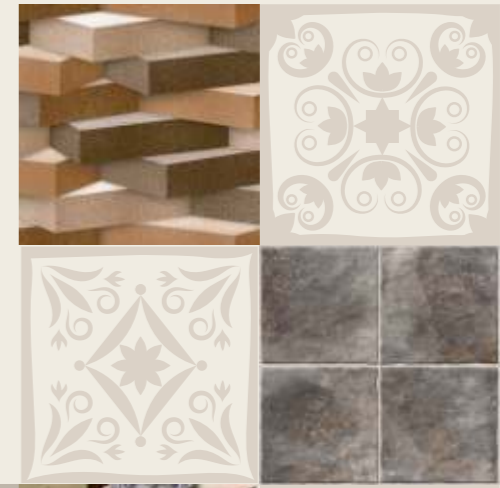

AN AURA OF
Excellence

The Ethereal Beauty

Technical Features:

Random
design

Use 3mm
Space

High
Definition

Digital
tech.

Wall
Tiles