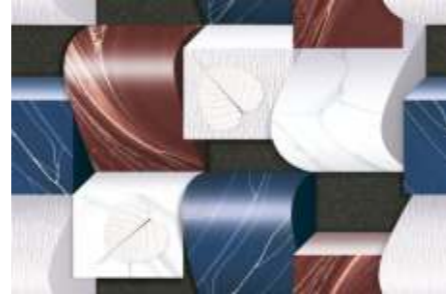

5088

OUTDOOR TILES | 250x375mm

GLOSSY FINISH

Elevation

Random design

Use 3mm Space

High Definition

Digital tech.

Wall Tiles