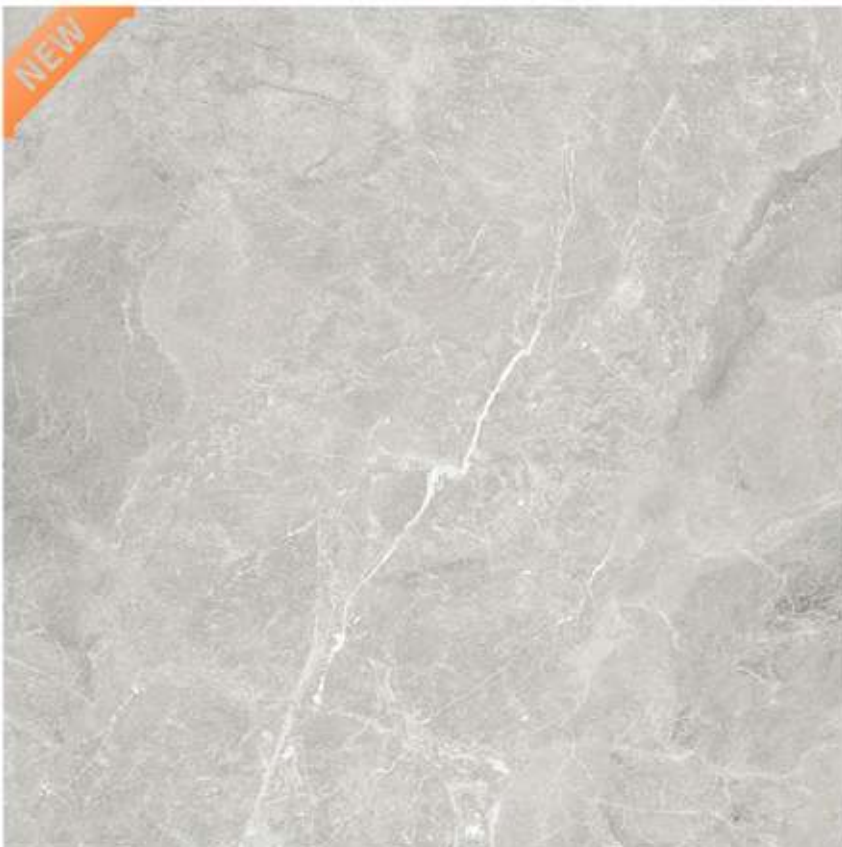

TORINA GREY

GLOSSY

RANDOM