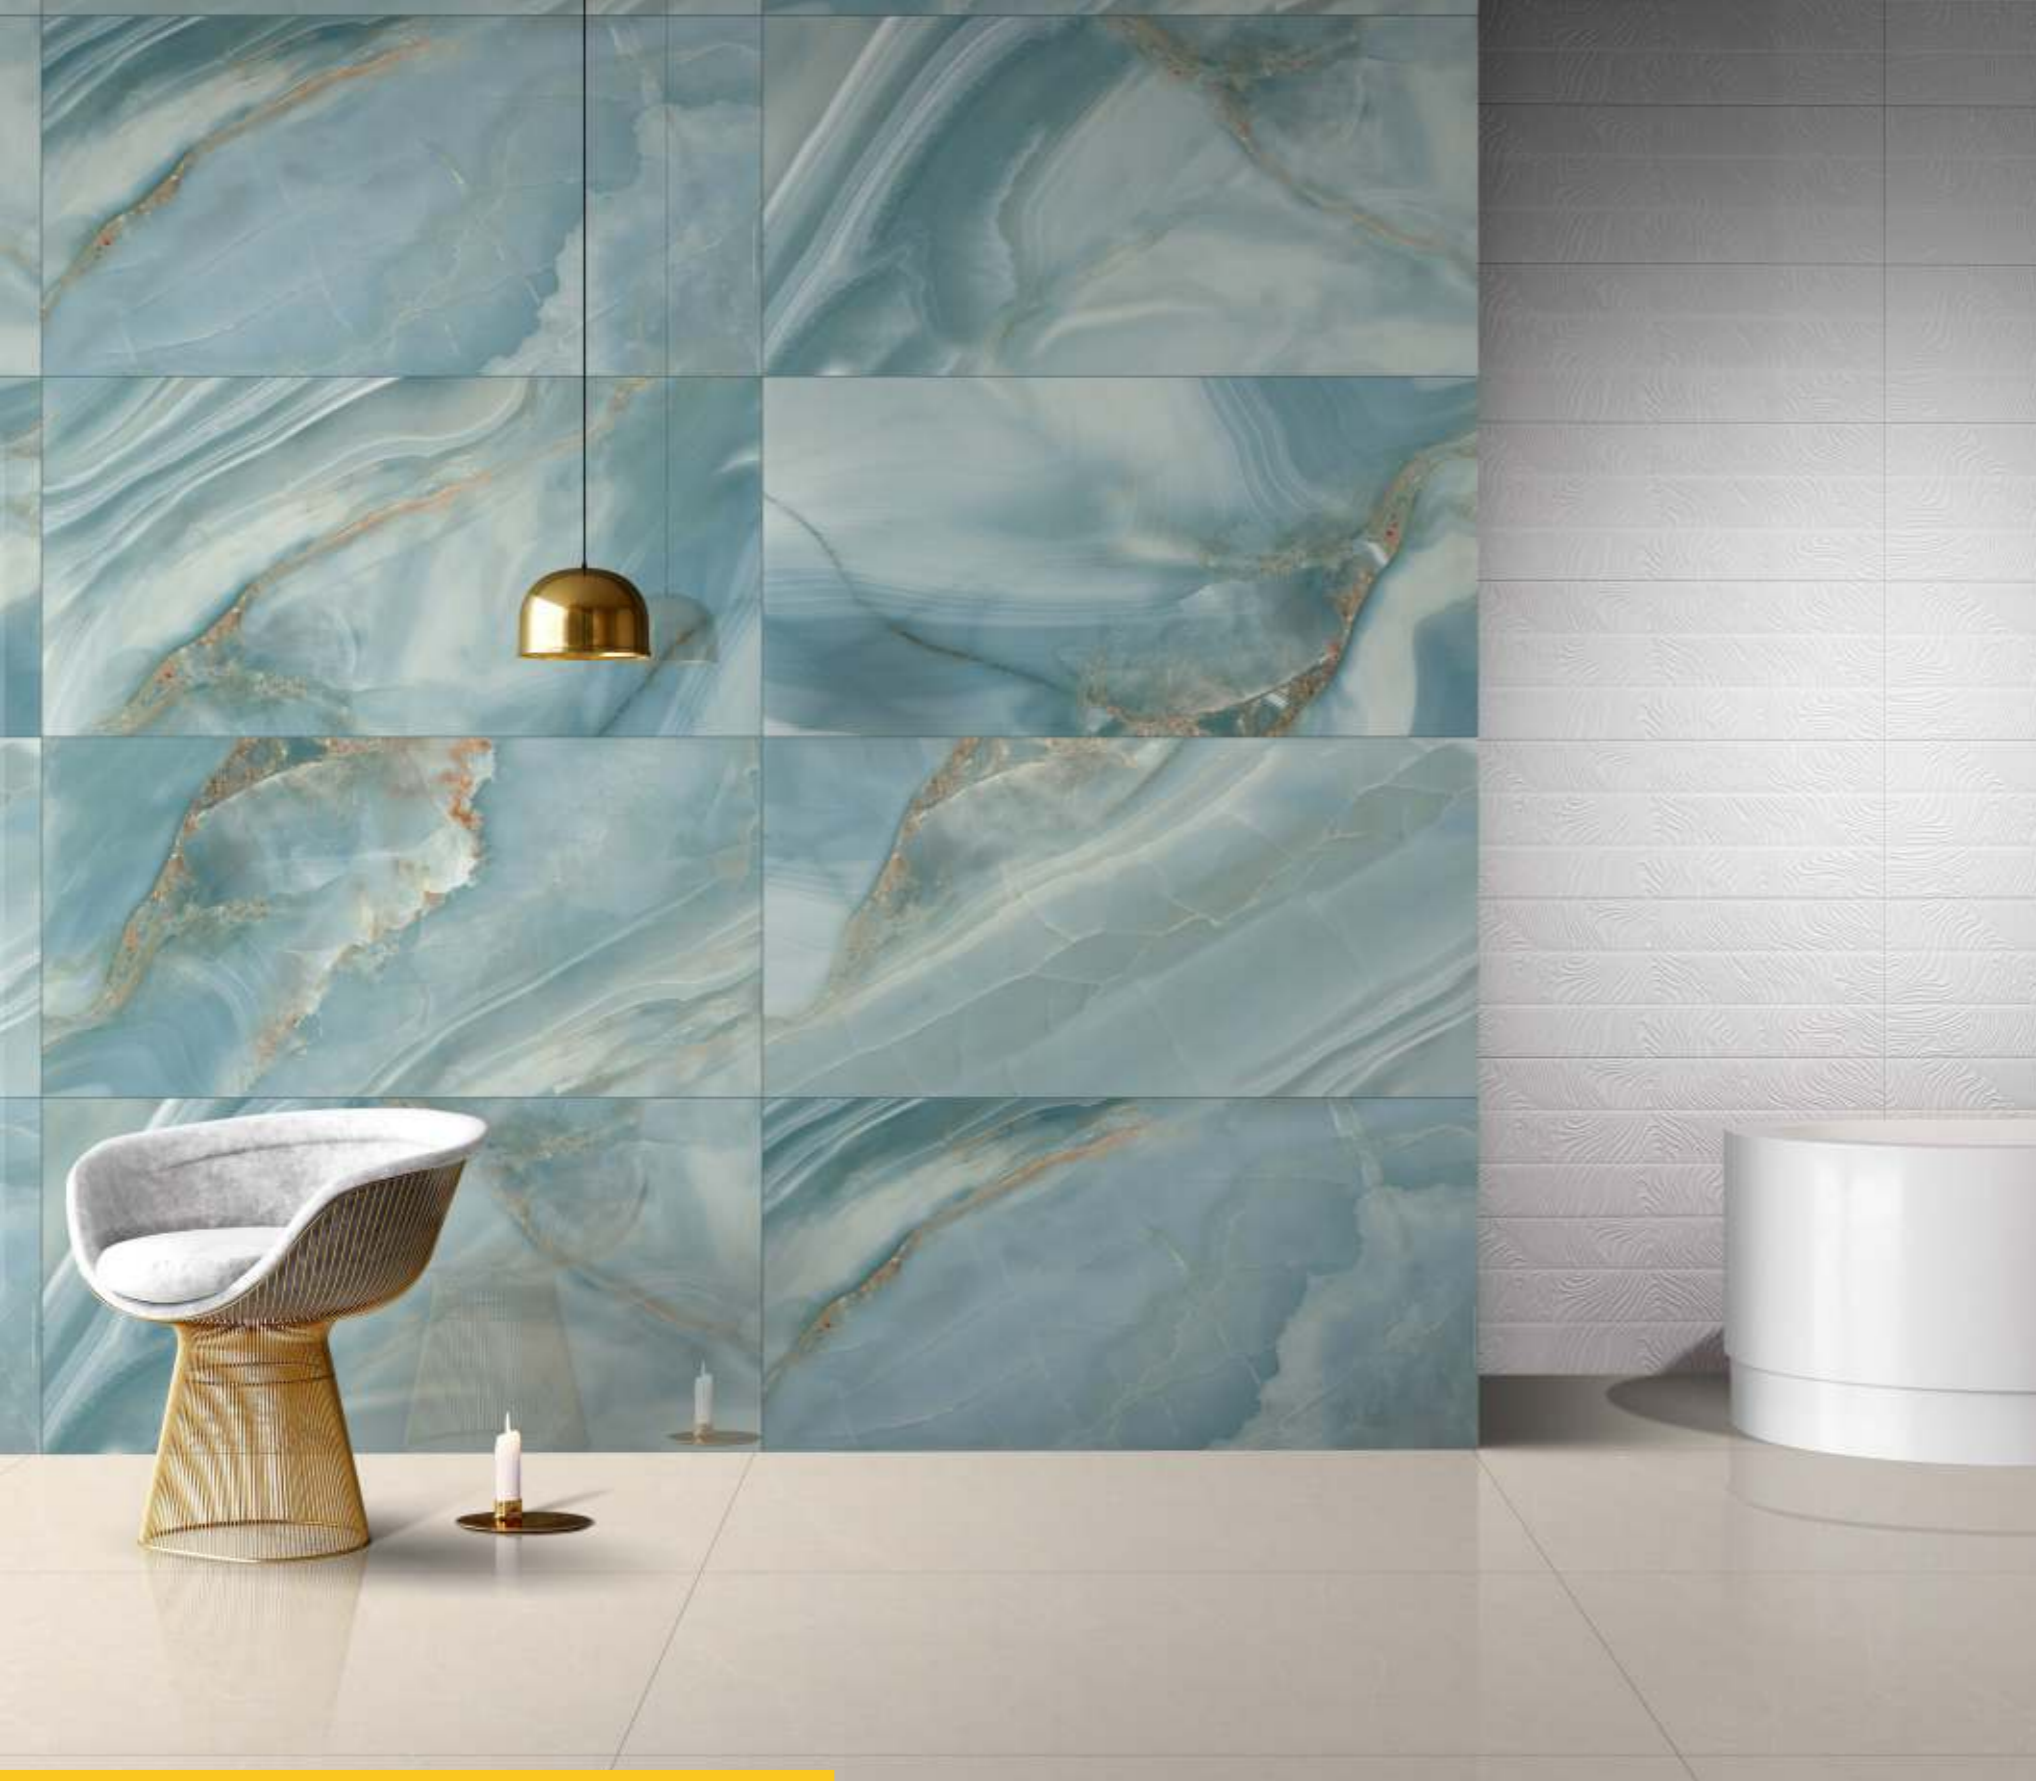

ONICIATA CREMA

NATURAL ONXY

PREVIEW  
ONICIATA PINE  
60X120CM

THICKNESS  
9 mm

FINISH  
GLOSSY

GLAZED  
VITRIFIED TILES

PREVIEW  
ONYX ORLA AZUL  
60X120CM

GLAZED  
VITRIFIED TILES