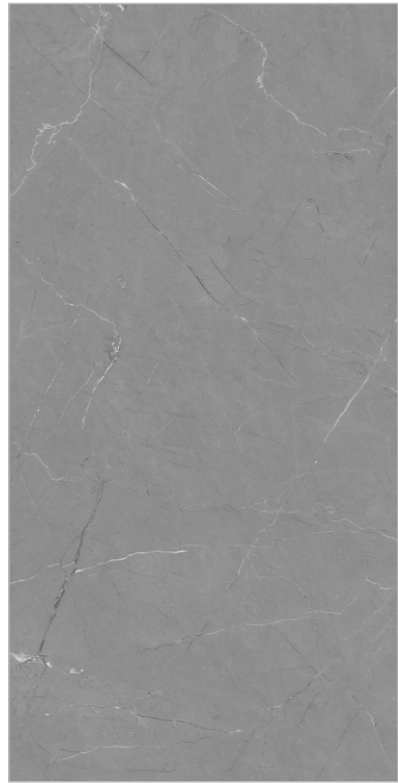

THICKNESS  
9 mm

600x  
1200  
mm

TROPICAL NERO

VENEZIA GRIS

VISONE BEIGE

VISONE GREY

VITRUM GREY

VITRUM BEIGE